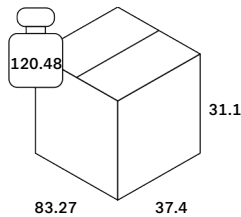

Care Instruction - Upholstered Fabric

Line Drawing

Finishing

Upholstery covering	
Type	Chenille
Color	Ecrú
Swatch	MAR-100335

Dimensions

General Dimensions	
Width (in)	130
Depth (in)	78.5
Height (in)	30
Net weight (lbs)	180.12

N701 modular sofa set - Ecrú Eco fabric - combo right - 1 seater + 3 seater + 90° round corner 330/200/76

22108

Packaging

Packaging General	Packaging Material Details				
	Material	Weight (gram)	Percentage	Recycled	Recyclable
Packaging with outer crate					
Packaging with inner pallet					
Carton box density (burst strength)					

Packaging Details

Pack number	1		
Pack length (in)	33.07	Vol (ft3)	16.37
Pack width (in)	37.4	GW (lbs)	57.1
Pack thickness (in)	31.1	EAN	5404023624604

Pack number	2		
Pack length (in)	83.27	Vol (ft3)	41.23
Pack width (in)	37.4	GW (lbs)	120.48
Pack thickness (in)	31.1	EAN	

Pack number	3		
Pack length (in)	50	Vol (ft3)	43.93
Pack width (in)	48.82	GW (lbs)	83.0
Pack thickness (in)	31.1	EAN	

N701 modular sofa set - Ecrú Eco fabric -
combo right - 1 seater + 3 seater + 90°
round corner 330/200/76