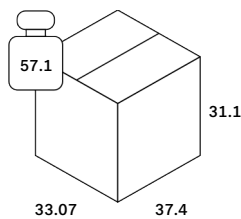

Care Instruction - Upholstered Fabric

Line Drawing

Finishing

Upholstery covering	
Type	Chenille
Color	Ecrú
Swatch	MAR-100335

Dimensions

General Dimensions	
Width (in)	130
Depth (in)	78.5
Height (in)	30
Net weight (lbs)	180.12

N701 modular sofa set - Ecrú Eco fabric - combo right - 1 seater + 3 seater + 90° round corner 330/200/76

22108

Packaging

Packaging General	Packaging Material Details				
	Material	Weight (gram)	Percentage	Recycled	Recyclable
Packaging with outer crate					
Packaging with inner pallet					
Carton box density (burst strength)					

Packaging Details

Pack number	1		
Pack length (in)	33.07	Vol (ft3)	16.37
Pack width (in)	37.4	GW (lbs)	57.1
Pack thickness (in)	31.1	EAN	5404023624604

Pack number	2		
Pack length (in)	83.27	Vol (ft3)	41.23
Pack width (in)	37.4	GW (lbs)	120.48
Pack thickness (in)	31.1	EAN	

Pack number	3		
Pack length (in)	50	Vol (ft3)	43.93
Pack width (in)	48.82	GW (lbs)	83.0
Pack thickness (in)	31.1	EAN	

N701 modular sofa set - Ecrú Eco fabric -
combo right - 1 seater + 3 seater + 90°
round corner 330/200/76