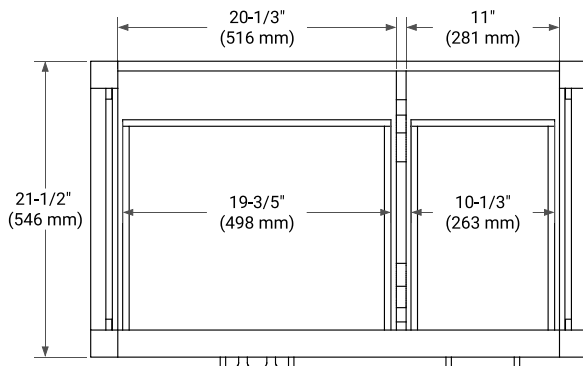

36" LEFT OFFSET CABINET

BASE CABINET DIMENSIONS

36" W x 21.5" D x 34.5" H

FEATURES

- Solid wood frame & plywood panels
- Dovetail drawers and joints
- Soft closing doors & drawers

HARDWARE FINISHES*

Brushed Nickel Satin Brass Matte Black Polished Chrome

PLAN VIEW

37" LEFT OVAL SINK COUNTERTOP WITH 0.75 IN. THICKNESS

OVERALL DIMENSIONS

37" W x 22" D x 0.75" H

COUNTERTOP OPTIONS

Carrara Marble

FEATURES

- Solid countertop with mitered edges & seams
- Undermount white oval sink
- Pre-drilled for 8" widespread faucet

INCLUDED

- Countertop
- Matching Backsplash
- Oval Sink

COUNTERTOP PLAN VIEW

EDGE SIDE VIEW

THREE DIMENSIONAL COUNTERTOP VIEW