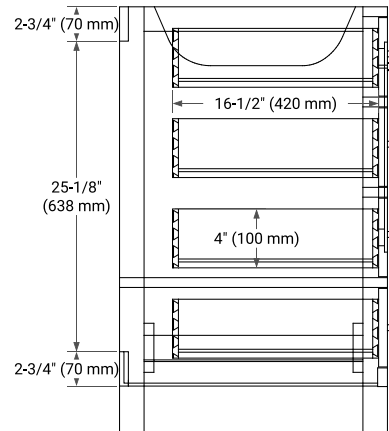

36" LEFT OFFSET CABINET

BASE CABINET DIMENSIONS

36" W x 21.5" D x 34.5" H

FEATURES

- Solid wood frame & plywood panels
- Dovetail drawers and joints
- Soft closing doors & drawers

HARDWARE FINISHES*

Brushed Nickel Satin Brass Matte Black Polished Chrome

PLAN VIEW

37" LEFT OVAL SINK COUNTERTOP WITH 0.75 IN. THICKNESS

OVERALL DIMENSIONS

37" W x 22" D x 0.75" H

COUNTERTOP OPTIONS

Carrara Marble

FEATURES

- Solid countertop with mitered edges & seams
- Undermount white oval sink
- Pre-drilled for 8" widespread faucet

INCLUDED

- Countertop
- Matching Backsplash
- Oval Sink

COUNTERTOP PLAN VIEW

EDGE SIDE VIEW

THREE DIMENSIONAL COUNTERTOP VIEW