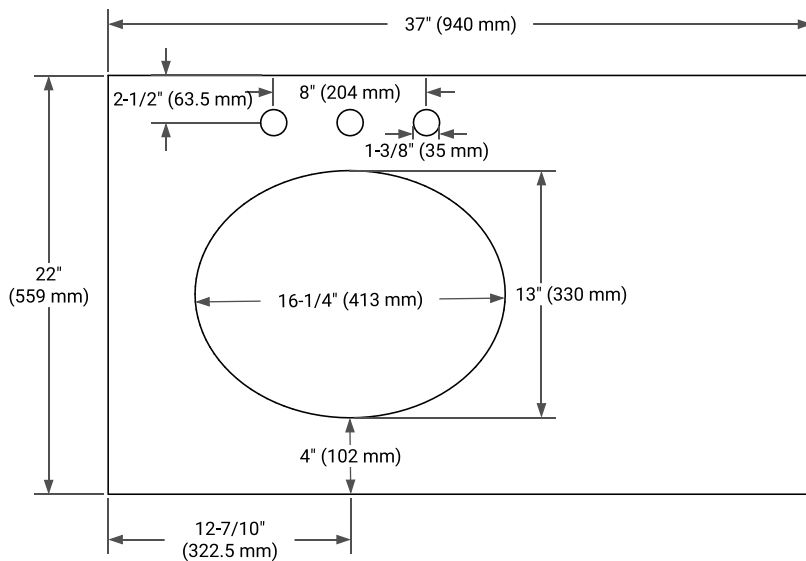

36" LEFT OFFSET CABINET

BASE CABINET DIMENSIONS

36" W x 21.5" D x 34.5" H

FEATURES

- Solid wood frame & plywood panels
- Dovetail drawers and joints
- Soft closing doors & drawers

HARDWARE FINISHES*

Brushed Nickel Satin Brass Matte Black Polished Chrome

PLAN VIEW

37" LEFT OVAL SINK COUNTERTOP WITH 0.75 IN. THICKNESS

OVERALL DIMENSIONS

37" W x 22" D x 0.75" H

COUNTERTOP OPTIONS

Carrara Marble

FEATURES

- Solid countertop with mitered edges & seams
- Undermount white oval sink
- Pre-drilled for 8" widespread faucet

INCLUDED

- Countertop
- Matching Backsplash
- Oval Sink

COUNTERTOP PLAN VIEW

EDGE SIDE VIEW

THREE DIMENSIONAL COUNTERTOP VIEW