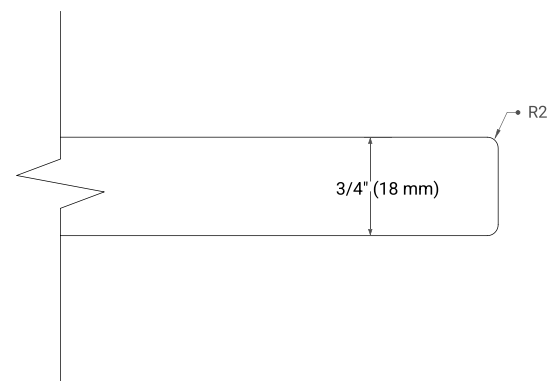

36" LEFT OFFSET CABINET

BASE CABINET DIMENSIONS

36" W x 21.5" D x 34.5" H

FEATURES

- Solid wood frame & plywood panels
- Dovetail drawers and joints
- Soft closing doors & drawers

HARDWARE FINISHES*

Brushed Nickel Satin Brass Matte Black Polished Chrome

PLAN VIEW

37" LEFT OVAL SINK COUNTERTOP WITH 0.75 IN. THICKNESS

OVERALL DIMENSIONS

37" W x 22" D x 0.75" H

COUNTERTOP OPTIONS

Carrara Marble

FEATURES

- Solid countertop with mitered edges & seams
- Undermount white oval sink
- Pre-drilled for 8" widespread faucet

INCLUDED

- Countertop
- Matching Backsplash
- Oval Sink

COUNTERTOP PLAN VIEW

EDGE SIDE VIEW

THREE DIMENSIONAL COUNTERTOP VIEW