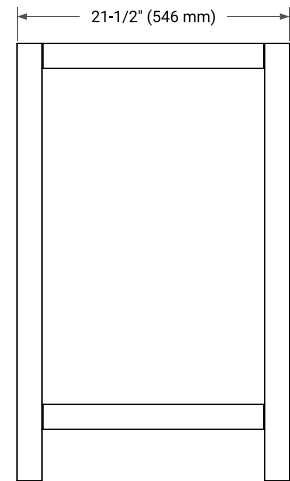

36" LEFT OFFSET CABINET

BASE CABINET DIMENSIONS

36" W x 21.5" D x 34.5" H

FEATURES

- Solid wood frame & plywood panels
- Dovetail drawers and joints
- Soft closing doors & drawers

HARDWARE FINISHES*

Brushed Nickel Satin Brass Matte Black Polished Chrome

PLAN VIEW

37" LEFT OVAL SINK COUNTERTOP WITH 0.75 IN. THICKNESS

OVERALL DIMENSIONS

37" W x 22" D x 0.75" H

COUNTERTOP OPTIONS

Carrara Marble

FEATURES

- Solid countertop with mitered edges & seams
- Undermount white oval sink
- Pre-drilled for 8" widespread faucet

INCLUDED

- Countertop
- Matching Backsplash
- Oval Sink

COUNTERTOP PLAN VIEW

EDGE SIDE VIEW

THREE DIMENSIONAL COUNTERTOP VIEW