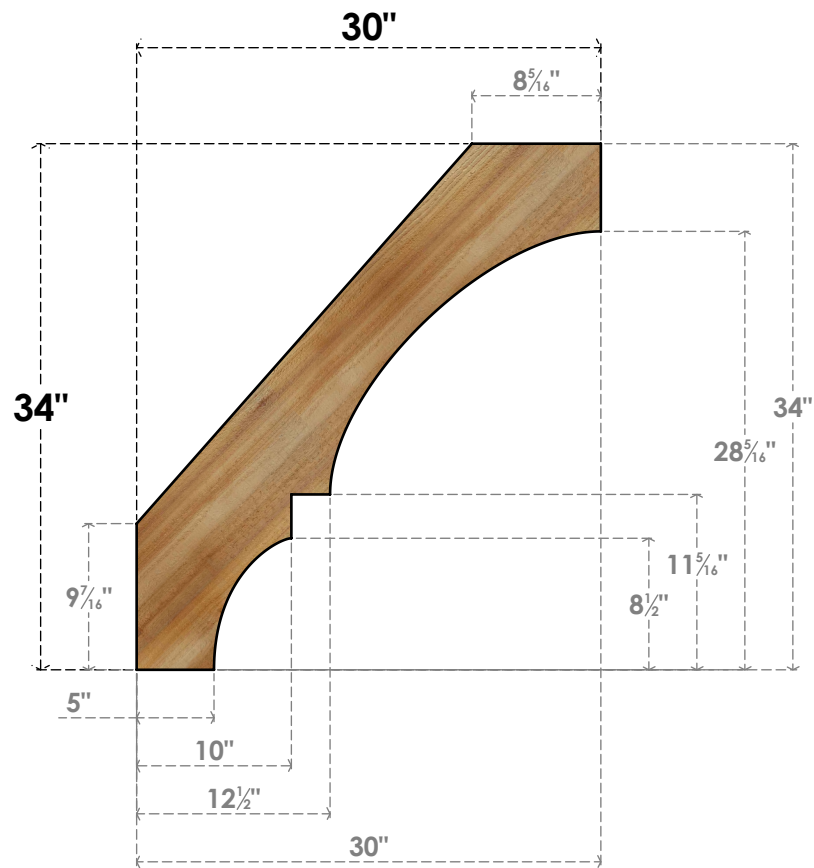

BRC04X30X34BOA00RWR

4"W X 30"D X 34"H BALBOA ROUGH SAWN BRACE, WESTERN RED CEDAR

SIDE

FRONT

EKENA MILLWORK
 2300 WEST MAIN ST.
 CLARKSVILLE, TX 75426
 TOLL FREE: 866-607-0453
 WWW.EKENAMILLWORK.COM

NOTES

1. INSTALLATION TO BE COMPLETED IN ACCORDANCE WITH MANUFACTURER'S SPECIFICATIONS.
2. DRAWING MAY NOT BE TO SCALE
3. THIS DRAWING IS INTENDED FOR DESIGN AND PLANNING PURPOSES ONLY.
4. ALL INFORMATION CONTAINED HEREIN WAS CURRENT AT THE TIME OF DEVELOPMENT BUT MUST BE REVIEWED AND APPROVED BY THE PRODUCT MANUFACTURER TO BE CONSIDERED ACCURATE.
5. PRODUCTS ARE NOT KILN DRIED. THIS ITEM IS UNIQUE AND WILL CONTAIN THE NATURAL VARIATIONS THAT THE WOOD SPECIES OFFERS. THIS MAY RESULT IN VARIATIONS UP TO 1/4"