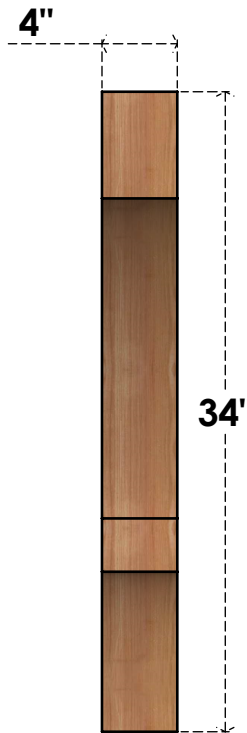

BRC04X30X34BOA00RWR

4"W X 30"D X 34"H BALBOA ROUGH SAWN BRACE, WESTERN RED CEDAR

SIDE

FRONT

EKENA MILLWORK
 2300 WEST MAIN ST.
 CLARKSVILLE, TX 75426
 TOLL FREE: 866-607-0453
 WWW.EKENAMILLWORK.COM

NOTES

1. INSTALLATION TO BE COMPLETED IN ACCORDANCE WITH MANUFACTURER'S SPECIFICATIONS.
2. DRAWING MAY NOT BE TO SCALE
3. THIS DRAWING IS INTENDED FOR DESIGN AND PLANNING PURPOSES ONLY.
4. ALL INFORMATION CONTAINED HEREIN WAS CURRENT AT THE TIME OF DEVELOPMENT BUT MUST BE REVIEWED AND APPROVED BY THE PRODUCT MANUFACTURER TO BE CONSIDERED ACCURATE.
5. PRODUCTS ARE NOT KILN DRIED. THIS ITEM IS UNIQUE AND WILL CONTAIN THE NATURAL VARIATIONS THAT THE WOOD SPECIES OFFERS. THIS MAY RESULT IN VARIATIONS UP TO 1/4"