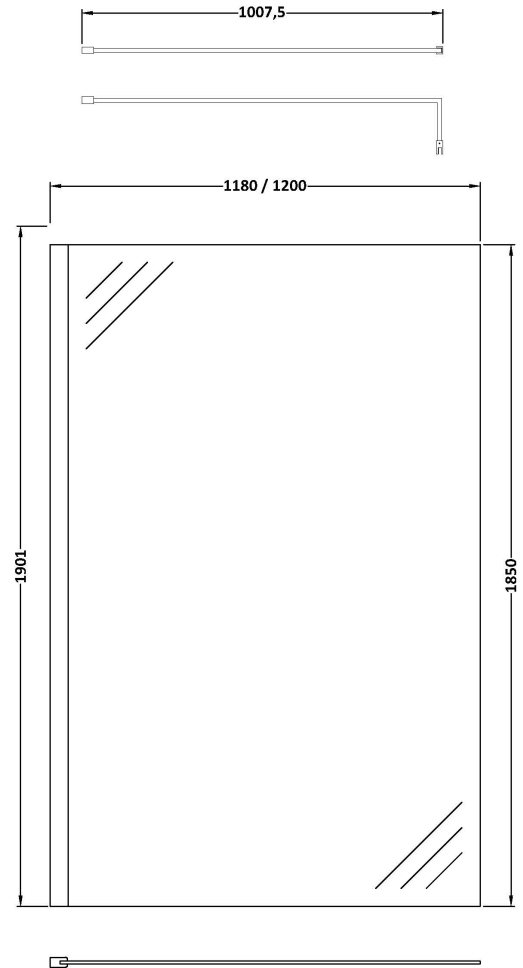

CUSTOMER DATA SHEET - ENCLOSURES

DESCRIPTION: Wetroom Screen 1200 X 1850 X 8mm

PRODUCT DIMENSIONS

Height (mm)	Width (mm)	Depth (mm)	Nett Wgt Kg
1850	1200	14	50.5

PACKAGING DIMENSIONS

Height (mm)	Width (mm)	Length (mm)	Gross Wgt Kg
60	1250	1920	50.5

PACKAGING DATA

Box Colour	Brown Cardboard Box - Printed		
Box Qty	1	Label Colour	Not Applicable
Label Size	100 x 50	Label Qty	0

OUTER BOX DIMENSIONS (If Applicable)

Height (mm)	Width (mm)	Depth (mm)	Length (mm)	Gross Wgt Kg

PRODUCT DETAILS

Country of Origin	China
Fitting Instruction	Yes
Profile Material	Aluminium
Adjustments (mm)	1180mm - 1200mm
Swing In Dim (mm)	N/A
Radius (mm)	Not Applicable
Easy Fit	No
Handle Style	Not Applicable
Enclosure Design	Frameless
Support Bar Inc'	Support Bar Included