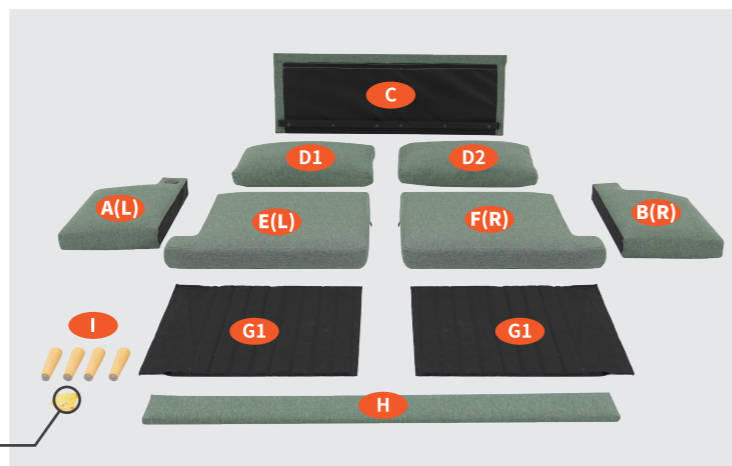

PACKAGE CONTENTS