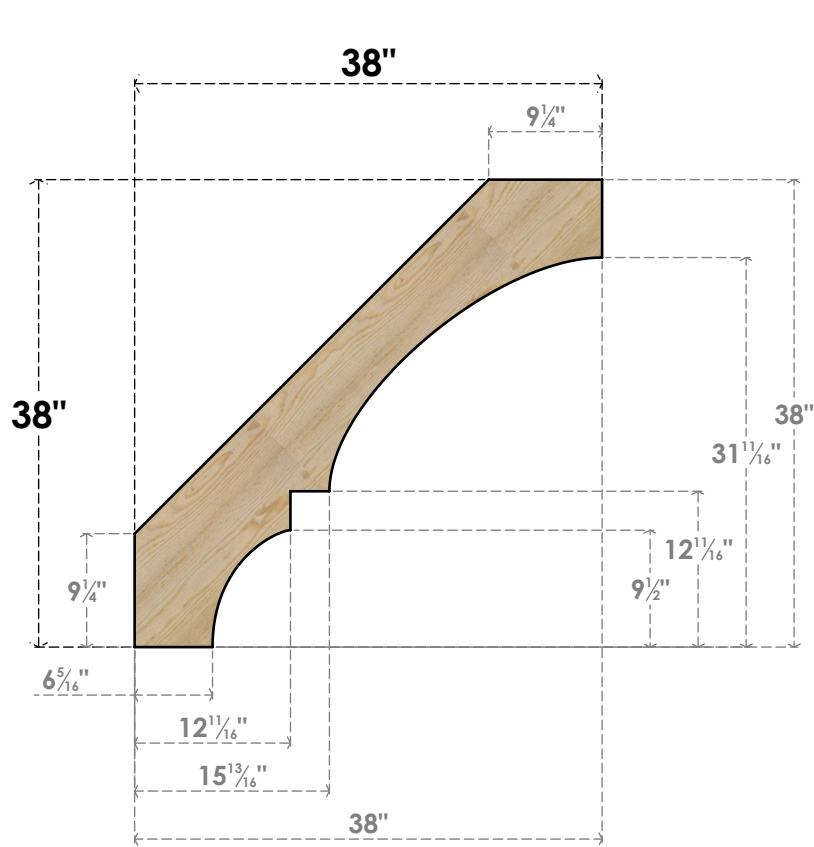

BRC06X38X38BOA00RDF

6"W X 38"D X 38"H BALBOA ROUGH SAWN BRACE, DOUGLAS FIR

SIDE

FRONT

EKENA MILLWORK
 2300 WEST MAIN ST.
 CLARKSVILLE, TX 75426
 TOLL FREE: 866-607-0453
 WWW.EKENAMILLWORK.COM

NOTES

1. INSTALLATION TO BE COMPLETED IN ACCORDANCE WITH MANUFACTURER'S SPECIFICATIONS.
2. DRAWING MAY NOT BE TO SCALE
3. THIS DRAWING IS INTENDED FOR DESIGN AND PLANNING PURPOSES ONLY.
4. ALL INFORMATION CONTAINED HEREIN WAS CURRENT AT THE TIME OF DEVELOPMENT BUT MUST BE REVIEWED AND APPROVED BY THE PRODUCT MANUFACTURER TO BE CONSIDERED ACCURATE.
5. PRODUCTS ARE NOT KILN DRIED. THIS ITEM IS UNIQUE AND WILL CONTAIN THE NATURAL VARIATIONS THAT THE WOOD SPECIES OFFERS. THIS MAY RESULT IN VARIATIONS UP TO 1/4"