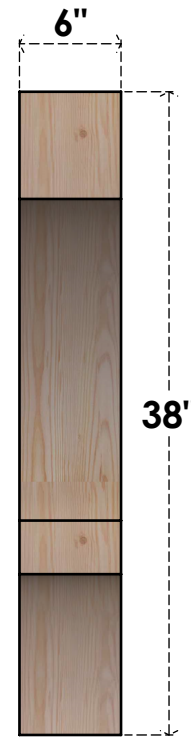

BRC06X38X38BOA00RDF

6"W X 38"D X 38"H BALBOA ROUGH SAWN BRACE, DOUGLAS FIR

SIDE

FRONT

EKENA MILLWORK
 2300 WEST MAIN ST.
 CLARKSVILLE, TX 75426
 TOLL FREE: 866-607-0453
 WWW.EKENAMILLWORK.COM

NOTES

1. INSTALLATION TO BE COMPLETED IN ACCORDANCE WITH MANUFACTURER'S SPECIFICATIONS.
2. DRAWING MAY NOT BE TO SCALE
3. THIS DRAWING IS INTENDED FOR DESIGN AND PLANNING PURPOSES ONLY.
4. ALL INFORMATION CONTAINED HEREIN WAS CURRENT AT THE TIME OF DEVELOPMENT BUT MUST BE REVIEWED AND APPROVED BY THE PRODUCT MANUFACTURER TO BE CONSIDERED ACCURATE.
5. PRODUCTS ARE NOT KILN DRIED. THIS ITEM IS UNIQUE AND WILL CONTAIN THE NATURAL VARIATIONS THAT THE WOOD SPECIES OFFERS. THIS MAY RESULT IN VARIATIONS UP TO 1/4"