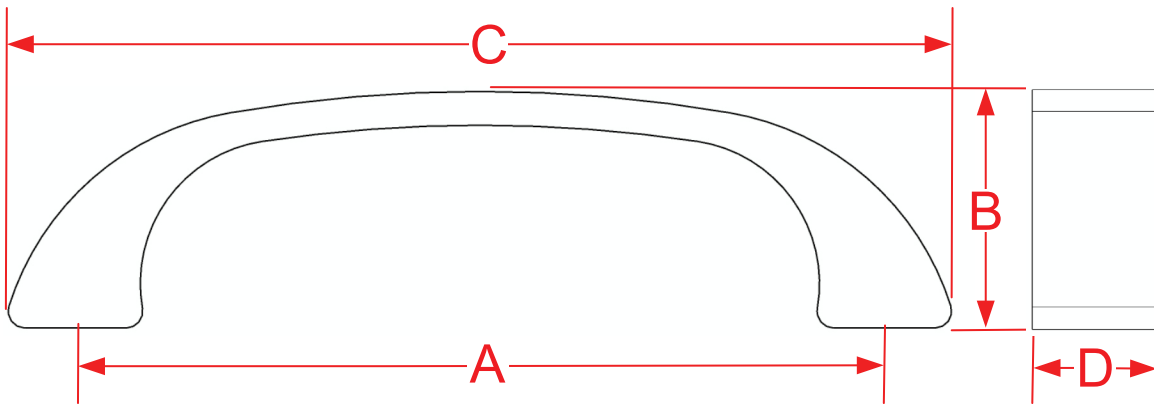

165 & 167 Series Cabinet Pulls

Finishes for Life
TARNISH-FREE GUARANTEED

Part #	A Center to Center	B Projection	C Overall	D Base Diameter
165	3.5000"	0.8750"	4.0000"	0.8750"
167	3.0000"	0.8750"	3.5000"	0.8750"