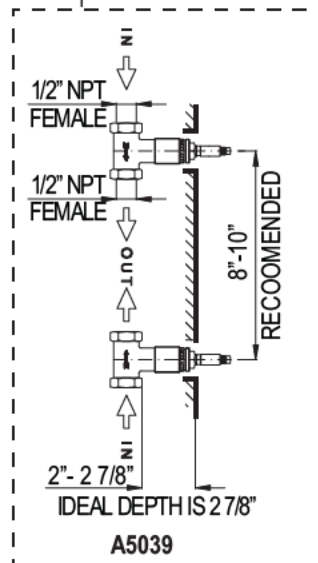

SAN GIOVANNI WALL MOUNT WIDESPREAD LAVATORY FAUCET

ROHL Italian Bath

A2307LM/TO (Metal Levers)

A2307XM/TO (Cross Handles)

A2307X/TO (Five Spoke Cross Handles)

FEATURES

- 1/2" wall mount hot and cold with separate spout
- 1/4-turn ceramic disc control cartridges
- Brass construction
- 7 7/8" spout reach with 1/2" female inlet
- Plumber to provide 1/2" male nipple T-fitting for spout installation
- 1/2" NPT connectors
- Fixed spout, 1.2 GPM
- Pop-up not included, order CNZREMOTE for remote pop-up
- Order 6442 or 7444 for grid drain option
- The A2307LM-2 51/64" extension piece is C5590, must order 2 for set
- Must order A5039 rough to complete

COLORS/FINISHES

- Polished Chrome
- Polished Nickel
- Satin Nickel
- Tuscan Brass*
- Unlacquered Brass*

WARRANTY

- Limited Lifetime Warranty
- No warranty

XM

X