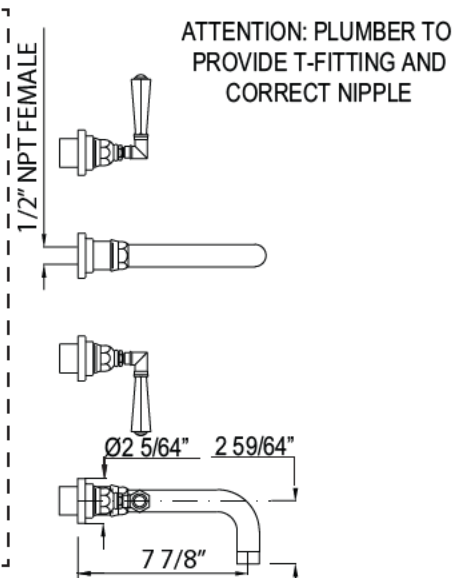

SAN GIOVANNI WALL MOUNT WIDESPREAD LAVATORY FAUCET

ROHL Italian Bath

A2307LM/TO (Metal Levers)

A2307XM/TO (Cross Handles)

A2307X/TO (Five Spoke Cross Handles)

FEATURES

- 1/2" wall mount hot and cold with separate spout
- 1/4-turn ceramic disc control cartridges
- Brass construction
- 7 7/8" spout reach with 1/2" female inlet
- Plumber to provide 1/2" male nipple T-fitting for spout installation
- 1/2" NPT connectors
- Fixed spout, 1.2 GPM
- Pop-up not included, order CNZREMOTE for remote pop-up
- Order 6442 or 7444 for grid drain option
- The A2307LM-2 51/64" extension piece is C5590, must order 2 for set
- Must order A5039 rough to complete

COLORS/FINISHES

- Polished Chrome
- Polished Nickel
- Satin Nickel
- Tuscan Brass*
- Unlacquered Brass*

WARRANTY

- Limited Lifetime Warranty
- No warranty

XM

X