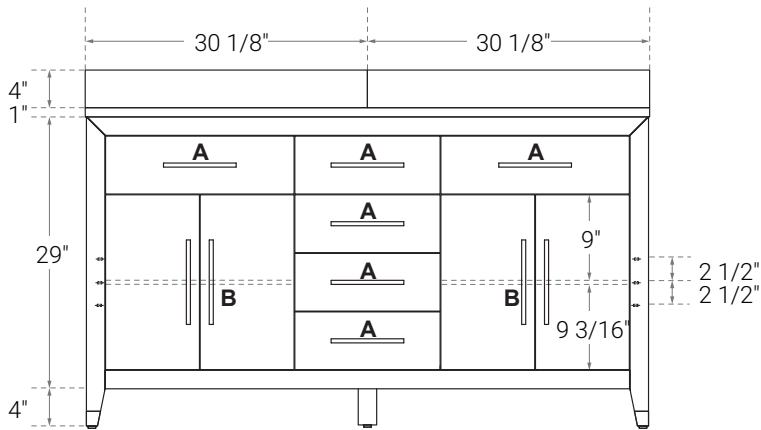

## Handle A:

Overall length: 7 3/4" (197mm)  
center to center: 6 5/16" (160mm)

## Handle B:

Overall length: 9" (229mm)  
center to center: 7 9/16" (192mm)