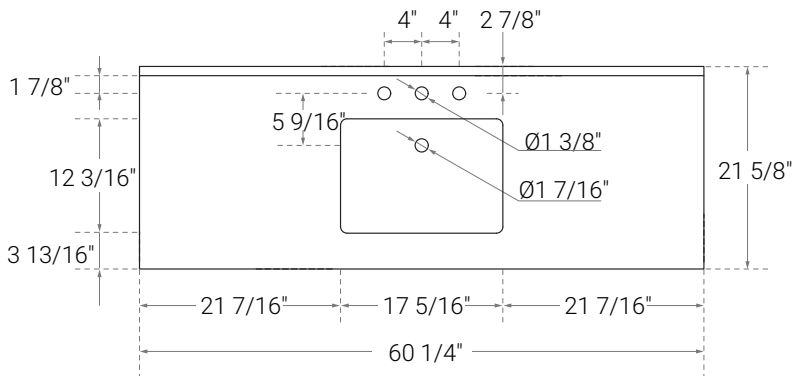

# SPECIFICATIONS

## Handle A:

Overall length: 7 3/4" (197mm)  
center to center: 6 5/16" (160mm)

## Handle B:

Overall length: 9" (229mm)  
center to center: 7 9/16" (192mm)