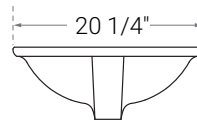

## Handle A:

Overall length: 7 3/4" (197mm)  
center to center: 6 5/16" (160mm)

## Handle B:

Overall length: 9" (229mm)  
center to center: 7 9/16" (192mm)