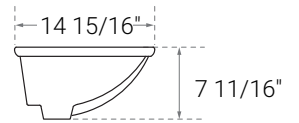

## Handle A:

Overall length: 7 3/4" (197mm)  
center to center: 6 5/16" (160mm)

## Handle B:

Overall length: 9" (229mm)  
center to center: 7 9/16" (192mm)