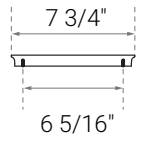

## Handle A:

Overall length: 7 3/4" (197mm)  
center to center: 6 5/16" (160mm)

## Handle B:

Overall length: 9" (229mm)  
center to center: 7 9/16" (192mm)