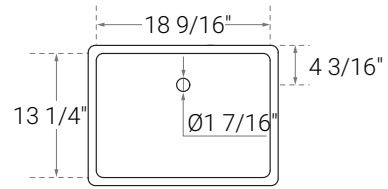

## Handle A:

Overall length: 7 3/4" (197mm)  
center to center: 6 5/16" (160mm)

## Handle B:

Overall length: 9" (229mm)  
center to center: 7 9/16" (192mm)