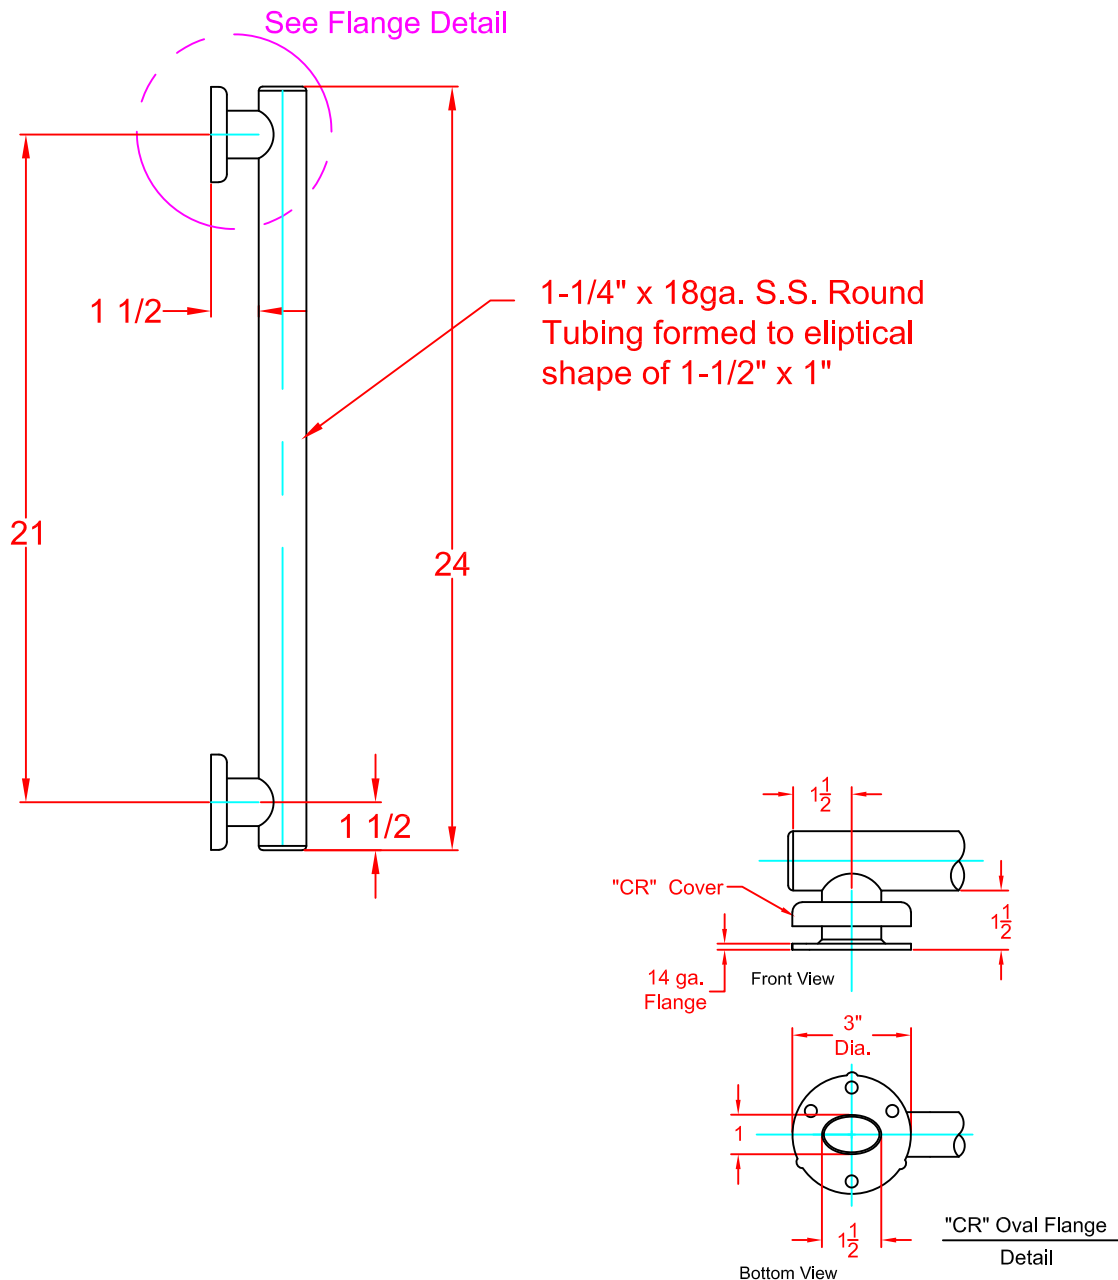

SEACHROME

Seachrome Corporation
1906 East Dominguez Street
Long Beach, California 90810
Phone: (800) 955-2476
Fax: (800) 444-3380

Description:

GSSO-240-HCR-SS
21" Centers (1.50 x 1.00) Oval Grab Bar
(24" Overall, Both Ends Straight)
(Satin Stainless Finish)

Customer:

Customer Part #

10-06-2020

Proprietary & Confidential

This drawing and the information contained herein is the property of Seachrome Corporation and shall not be reproduced, copied, or disclosed in whole or in part, or used in manufacturing, or for any other purpose without the written permission of Seachrome Corporation.