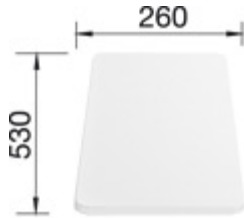

Details

Top View

Side View

Front View

Scope of supply

waste fitting with space-saving pipe, 3 1/2" basket strainer

Design tips

Cabinet Width: 50 cm

Bowl depth: 190 mm

Cut out size: 840 x 480 x R15

Universal handing

German warehouse stock.

Allow 10 working days.

Taps

BLANCO NEA

alumetallic

BM3600AL

BLANCO PRINZ

chrome

BM1000CH

BLANCO SELECT 50/3

BL467728

Optional Accessories

Chopping board
BL218313