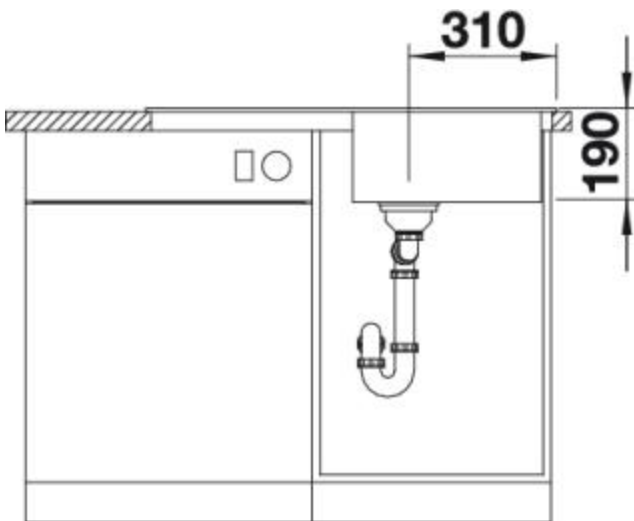

BLANCO SONA 5 S

Item No. BL467778

Pros

Tailored to contemporary kitchens

- Modern, independent design
- Spacious main bowl with plenty of room for washing dishes
- Generous, strikingly-profiled tap ledge
- Specially for the 50-cm base cabinet

Details

Top View

Side View

Front View

Scope of supply

waste fitting with space-saving pipe, 3 1/2" basket strainer

Design tips

Cabinet Width: 50 cm

Bowl depth: 190 mm

Cut out size: 840 x 480 x R15

Universal handing

German warehouse stock.

Allow 10 working days.

Taps

BLANCO NEA

alumetallic