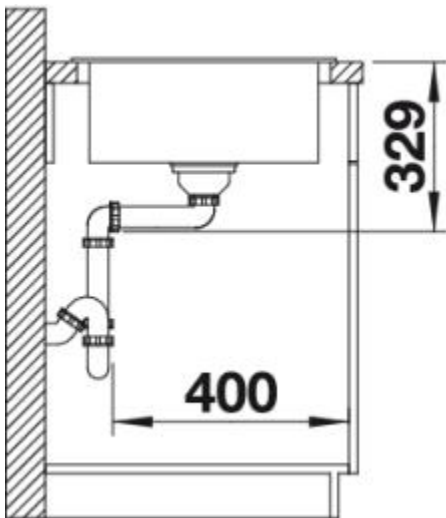

Details

Top View

Side View

Front View

Scope of supply

waste fitting with space-saving pipe, 3 1/2" basket strainer

Design tips

Cabinet Width: 50 cm

Bowl depth: 190 mm

Cut out size: 840 x 480 x R15

Universal handing

German warehouse stock.

Allow 10 working days.

Taps

BLANCO NEA

alumetallic