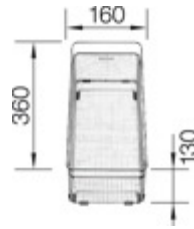

Colander
BL223297