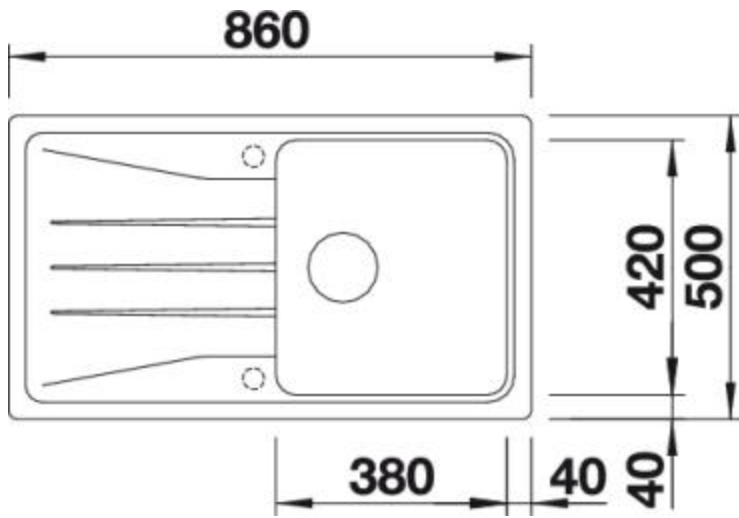

BLANCO SONA 5 S

Item No. BL467778

Pros

Tailored to contemporary kitchens

- Modern, independent design
- Spacious main bowl with plenty of room for washing dishes
- Generous, strikingly-profiled tap ledge
- Specially for the 50-cm base cabinet

Details

Top View

Side View

Front View

Scope of supply

waste fitting with space-saving pipe, 3 1/2" basket strainer

Design tips

Cabinet Width: 50 cm

Bowl depth: 190 mm

Cut out size: 840 x 480 x R15

Universal handing

German warehouse stock.

Allow 10 working days.

Taps

BLANCO NEA

alumetallic