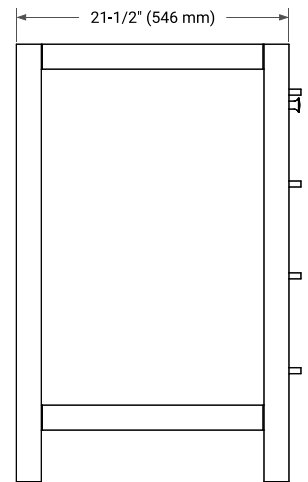

## BASE CABINET DIMENSIONS

66" W x 21.5" D x 34.5" H

### FRONT VIEW

### SIDE VIEW

### PLAN VIEW