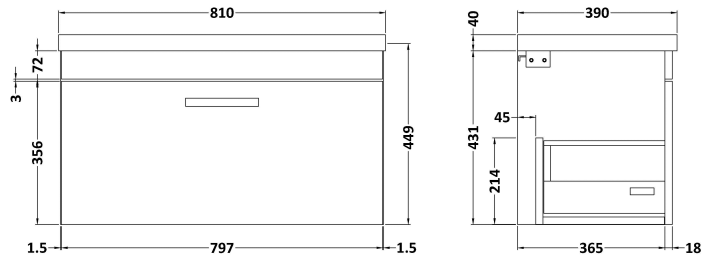

CUSTOMER DATA SHEET

DESCRIPTION: 800 Wh Single Drawer Vanity With Basin A