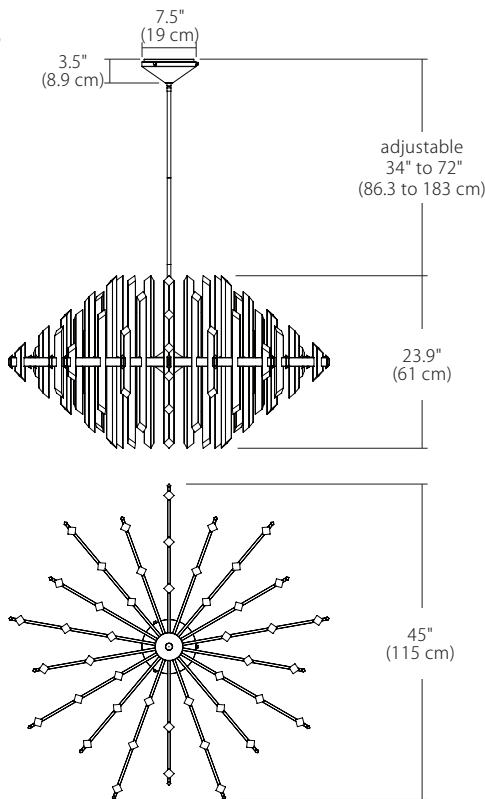

Project:

Note:

Type:

Quantity:

Model#: FAC – 45P – PC – 27U – 30K

Description

Sparkling chandeliers are a lighting tradition. Executed in optical acrylic, Facets Chandelier uses integrated LED light sources that make the most of its sharp angles and diamond-shaped frosted tips.

Features

- Includes 12' wire length
- 42" length adjustable stem kit includes three 12" stems and one 6" stem
- Fixture can accept up to four additional stem sections for a maximum stem length of 138"
- Driver located in canopy housing
- Hang straight swivel attaches to top of stem'
- Damp location rated

Specifications

- Color Rendering Index: 90CRI
- LED Color Temperature: 3000K (standard)
- Input Voltage: 120-277 VAC, 50/60Hz
- Wattage: 26W
- Delivered Lumens: 1700 Lm
- Dimming: TRIAC / ELV / 0-10V
- Fixture Weight: 29 lb. (13.2 kg)
- Finish: PC – Polished Chrome
- For recommended dimmers, see <https://blackjacklighting.com>

Dimensions

ORDERING GUIDE

Family	Size/Type	Finish	Dimming	Color Temp.
FAC	45P	PC	27U	30K
FAC Facets Chandelier	45P 45" Round Pendant	PC Polished Chrome	27U 120-277VAC Universal Dimming	30K 3000K

Example: FAC-45P-PC-27U-30K