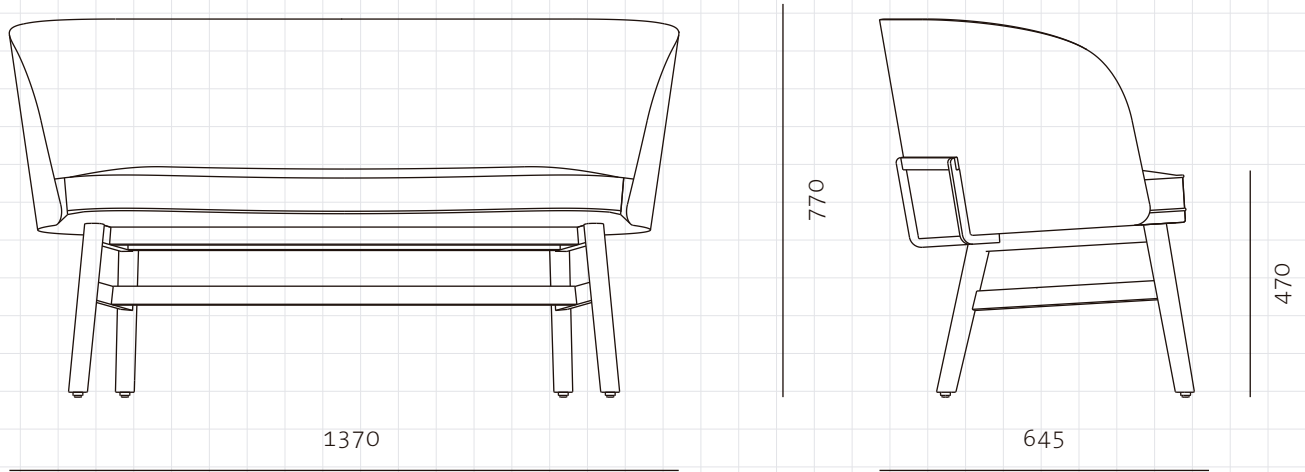

Mr.B Two Seater Chair

CODE

MB-S121

DIMENSIONS

W1370 x D645 x H770mm

NET WEIGHT

Seating height: 470mm

ENVIRONMENT

26.0 kg

MATERIALS

Indoor

Stainless steel hairline gold, solid wood frame, upholstery

*Please refer to website or contact your local representative for complete material swatches.

SHIPPING

Package	Assembled		
Package Qty	1 pcs/box		
Packaging	Measurement (mm)	Volume (cbm)	Gross Weight (kg)
FCL	W1435 x D710 x H855	0.87	34.96
LCL/AIR	W1455 x D730 x H950	1.01	47.30