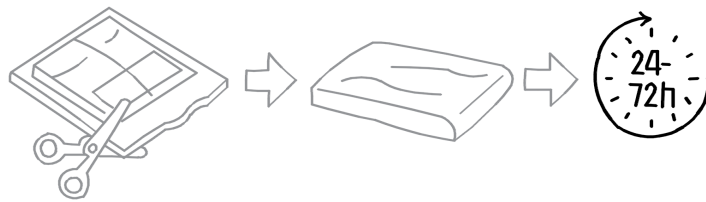

Middle position

D*1pcs

Foot pedal

E*3pcs

Pillow

Assembly Instruction

1

Open the part A.B.C.D(Compressed seat)and Part E (Pillow)

Attention: Donot open the vacuum unti you confirmed this sofa fits yourspace and you are also satisfied with this prodt.

Complete revival may take up to around 24-72 hours

Assembly Instruction

2

Connect with Velcro at the bottom of the seat