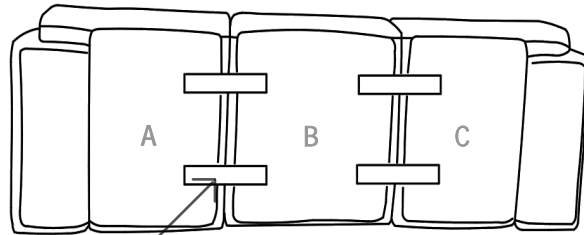

INSTRUCTION MANUAL

Upholstered Sectiona

Package List

A*1pcs

Left position

B*1pcs

Right position

C*1pcs

Middle position

D*1pcs

Foot pedal

E*3pcs

Pillow

Assembly Instruction

1

Open the part A.B.C.D(Compressed seat)and Part E (Pillow)

Attention: Donot open the vacuum unti you confirmed this sofa fits yourspace and you are also satisfied with this prodt.

Complete revival may take up to around 24-72 hours

Assembly Instruction

2

Connect with Velcro at the bottom of the seat