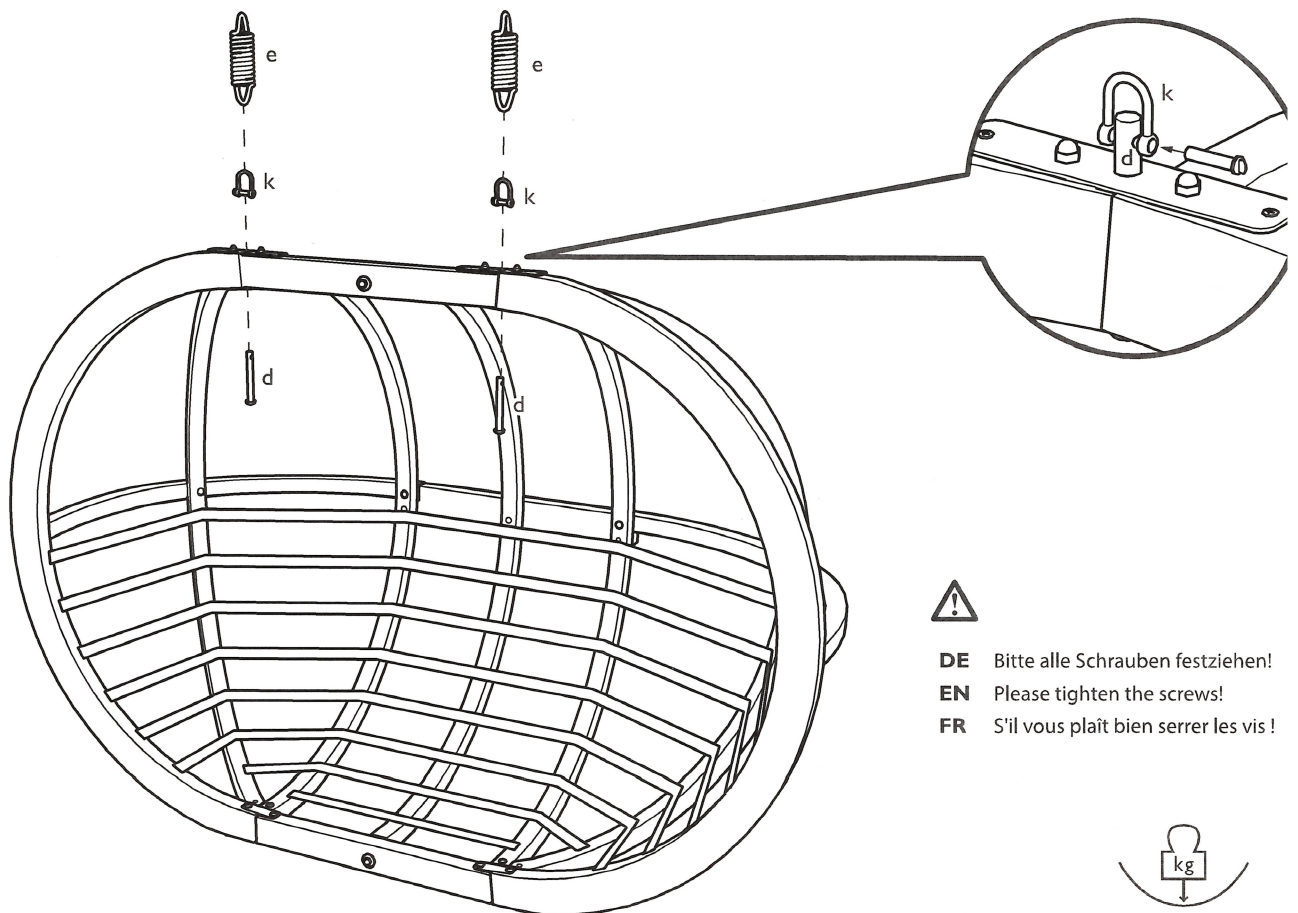

4

5

- **DE** Bitte alle Schrauben festziehen!
- **EN** Please tighten the screws!
- **FR** S'il vous plaît bien serrer les vis !

max. 200 kg
Stand: XI.XXII