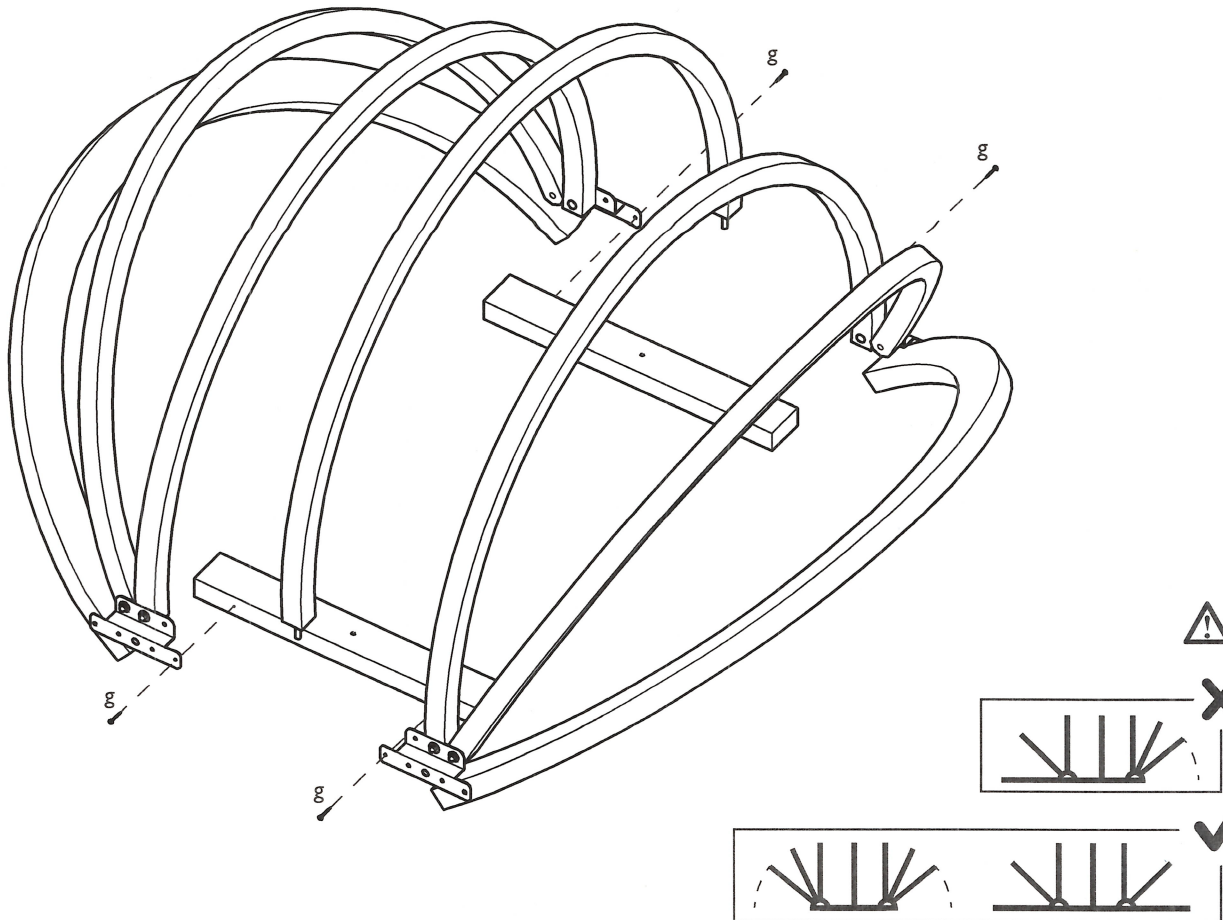

AMAZONAS[®]

OFFICE FOR HARMONIZATION
IN THE INTERNAL MARKET
(TRADE MARKS AND DESIGNS)

GLOBO ROYAL CHAIR

AMAZONAS GMBH
AM KIRCHENHÖLZL 15
82 166 GRÄFELFING, GERMANY

max. 200 kg
Stand: XI.XXII

2

3

max. 200 kg
Stand: XI.XXII