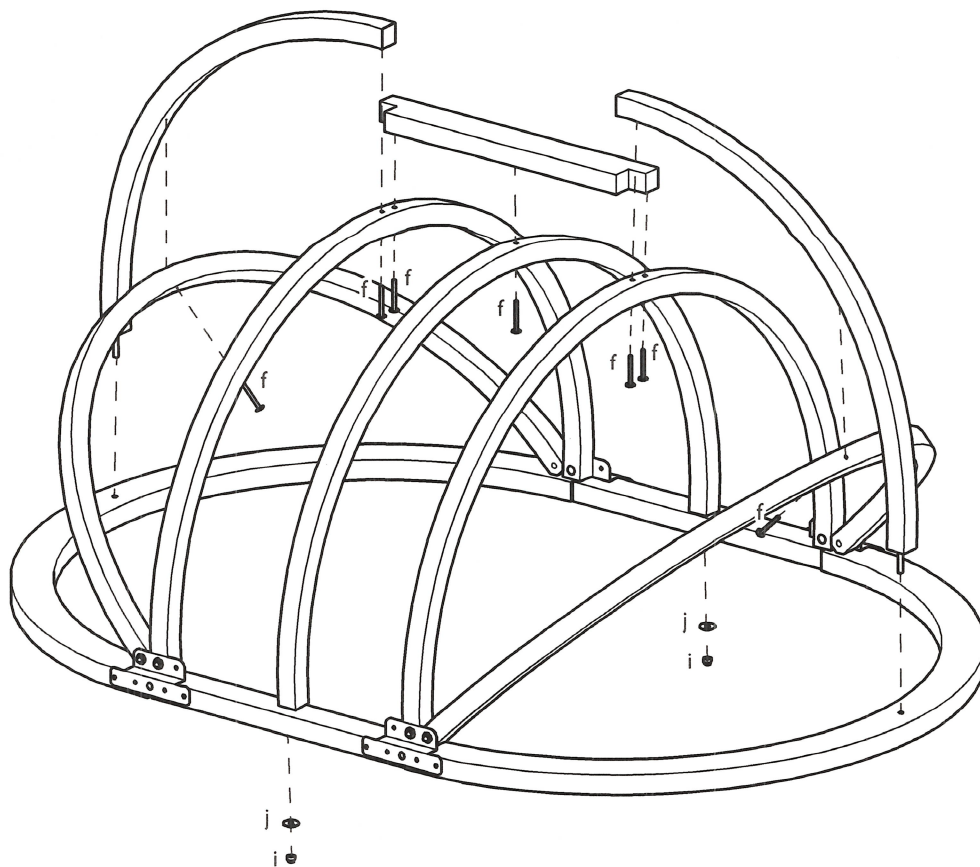

AMAZONAS[®]

OFFICE FOR HARMONIZATION
IN THE INTERNAL MARKET
(TRADE MARKS AND DESIGNS)

GLOBO ROYAL CHAIR

AMAZONAS GMBH
AM KIRCHENHÖLZL 15
82 166 GRÄFELFING, GERMANY

max. 200 kg
Stand: XI.XXII

2

3

max. 200 kg
Stand: XI.XXII