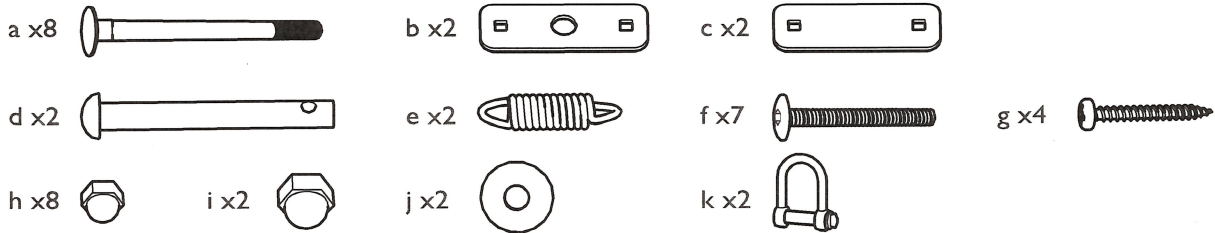

AMAZONAS[®]

OFFICE FOR HARMONIZATION
IN THE INTERNAL MARKET
(TRADE MARKS AND DESIGNS)

GLOBO ROYAL CHAIR

AMAZONAS GMBH
AM KIRCHENHÖLZL 15
82 166 GRÄFELFING, GERMANY

max. 200 kg
Stand: XI.XXII

2

3

max. 200 kg
Stand: XI.XXII