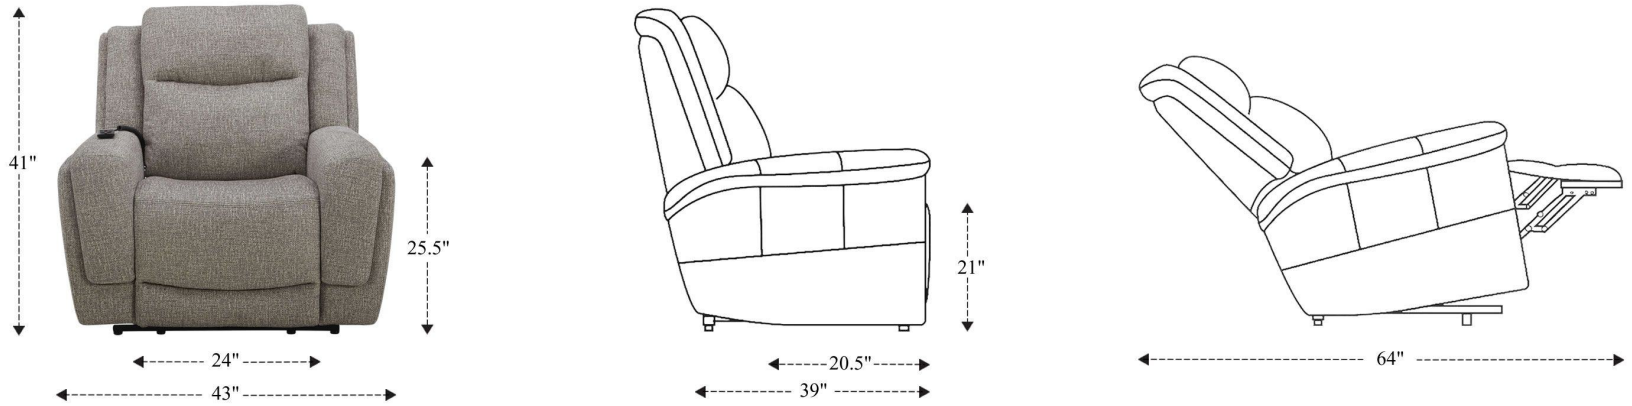

# Recliner with Heat & Massage

Overall Dimensions	43" x 39" x 41"
Overall Width	43"
Overall Depth	39"
Overall Height	41"
Overall Weight	136.4 lbs.
Fully Reclined	64"
Distance from Wall	24.5"
Back of Seat to end of Chaise	40"
Leg Height <small>(Distance from Foot Rest to Floor in Full Recline)</small>	30"
Head Height <small>(Distance from Headrest to Floor in Full Recline)</small>	30.5"

Seat Width	24"
Seat Depth	20.5"
Seat Height	21"
Arm Width	10"
Arm Depth	26.5"
Arm Height	25.5"
Back Width	24"
Back Height	24"
Headrest Extended from Back	9"