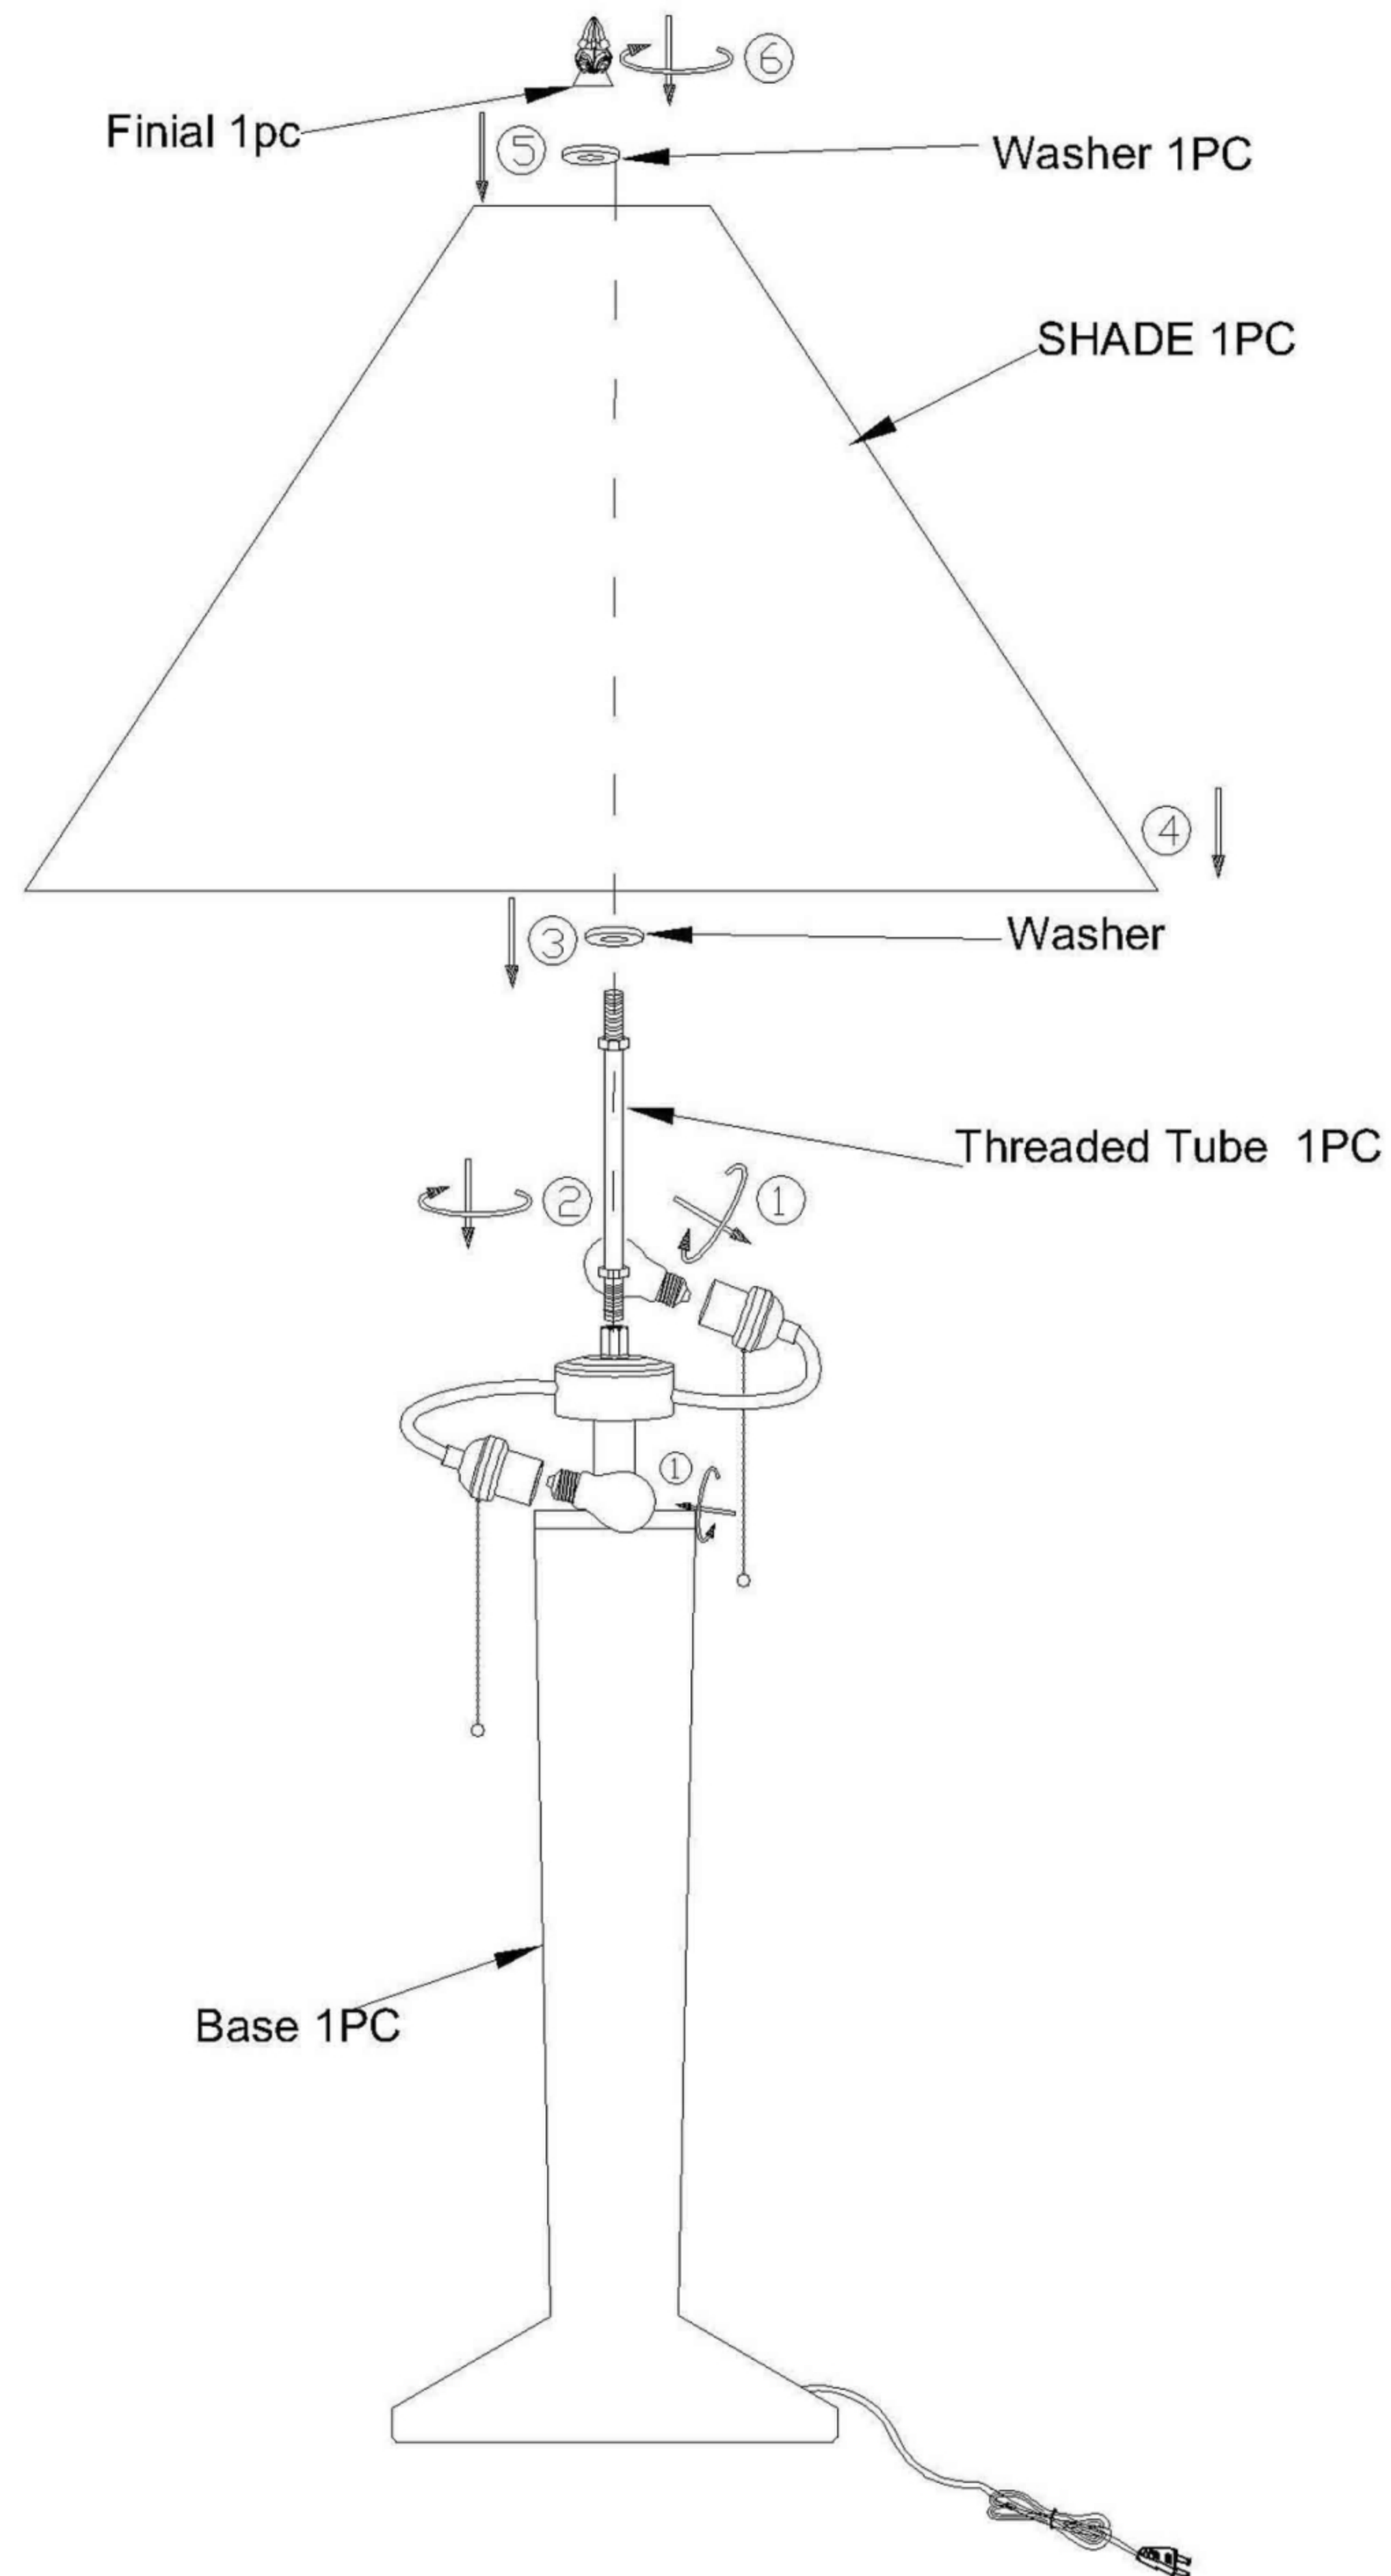

Assembly Instructions

Caution:

- Do not remove the lamp with power on.
- Stay away from fire, direct sunshine, high temperature and wetness.
- Never put it in the washing room.
- Do not touch the shade when with the power on for too long to avoid burning your skin.
- Consult A Qualified Electrician to ensure correct Branch circuit conductor.

Warning:

 California residents Proposition 65

This product contains lead, a chemical known to the state of California to cause cancer and birth defects or other reproductive harm.

Do not place the product in your mouth. Wash your hands after handling this products.