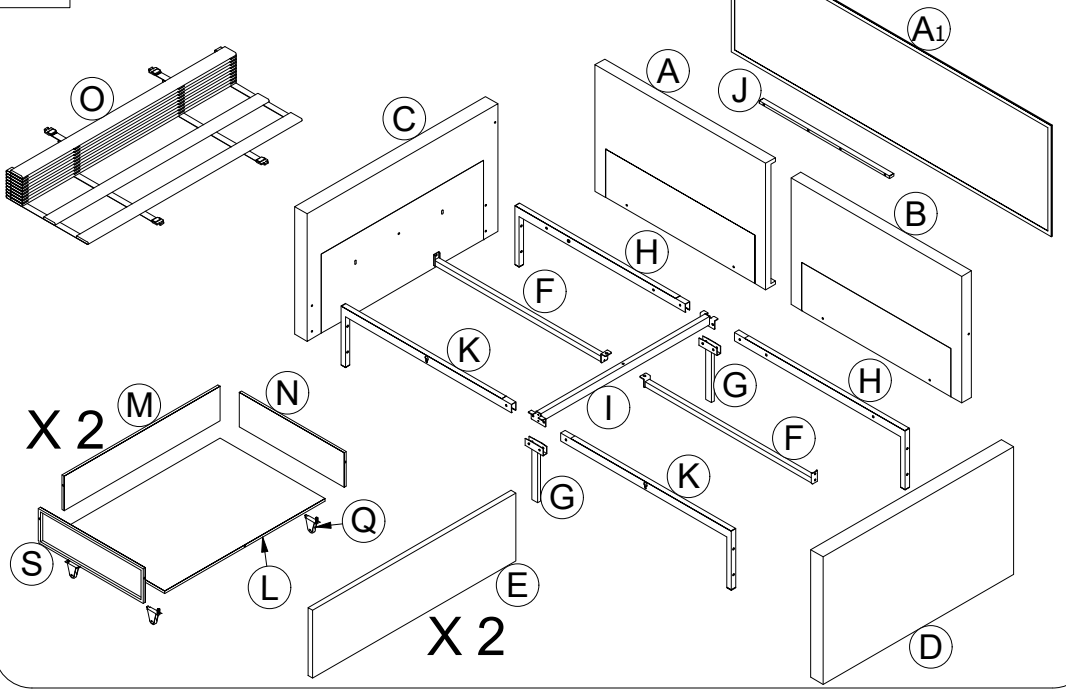

When replacement request, please tell us Component Alphabet and Model Number.

▲ Weight Limit:
 Daybed: 400 LBS / 181 KG
 Drawer: 40 LBS / 18 KG

1		1/4"x 3/4"	2
2		1/4"x 3/4"	2
3		1/4"x1 9/16"	18
4		5/16"x 1"	5
5		1/4"	4
6		3/16"x 3/4"	20
7		4mm Allen Key	1

1 Components

2

3

4

5

6

7

8