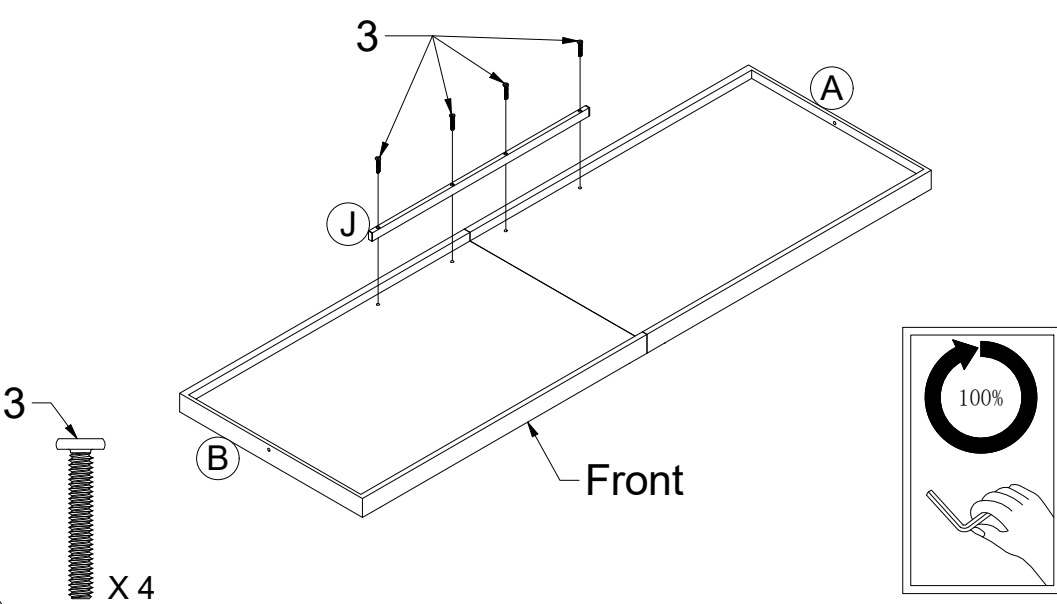

When replacement request, please tell us Component Alphabet and Model Number.

▲ Weight Limit:
Daybed: 400 LBS / 181 KG
Drawer: 40 LBS / 18 KG

1		1/4"x 3/4"	2
2		1/4"x 3/4"	2
3		1/4"x1 9/16"	18
4		5/16"x 1"	5
5		1/4"	4
6		3/16"x 3/4"	20
7		4mm Allen Key	1

1 Components

2

3

4

5

6

7