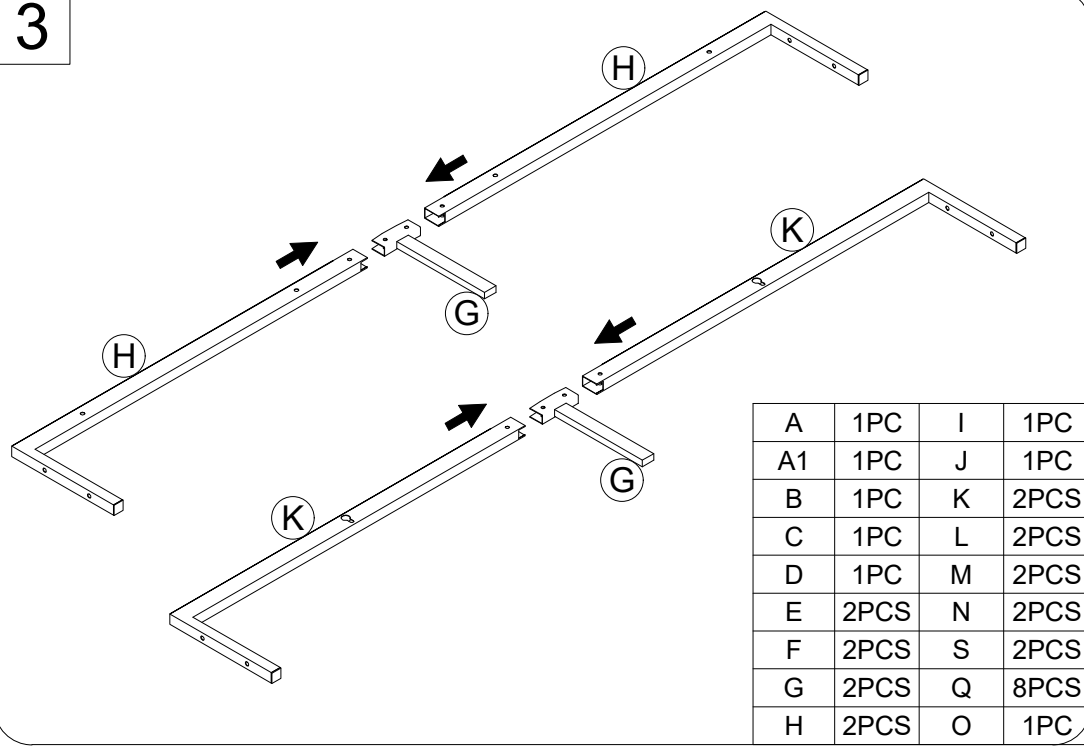

When replacement request, please tell us Component Alphabet and Model Number.

▲ Weight Limit:
 Daybed: 400 LBS / 181 KG
 Drawer: 40 LBS / 18 KG

1		1/4"x 3/4"	2
2		1/4"x 3/4"	2
3		1/4"x1 9/16"	18
4		5/16"x 1"	5
5		1/4"	4
6		3/16"x 3/4"	20
7		4mm Allen Key	1

1 Components

2

3

4

5

6

7

8

9

10

11

12

13

14

15

**▲WARNINGS:**