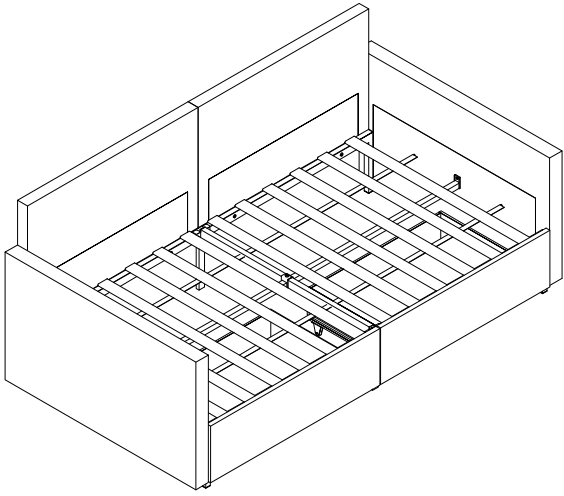

When replacement request, please tell us Component Alphabet and Model Number.

▲ Weight Limit:
 Daybed: 400 LBS / 181 KG
 Drawer: 40 LBS / 18 KG

1		1/4"x 3/4"	2
2		1/4"x 3/4"	2
3		1/4"x1 9/16"	18
4		5/16"x 1"	5
5		1/4"	4
6		3/16"x 3/4"	20
7		4mm Allen Key	1

1 Components

2

3

4

5

6

7

8