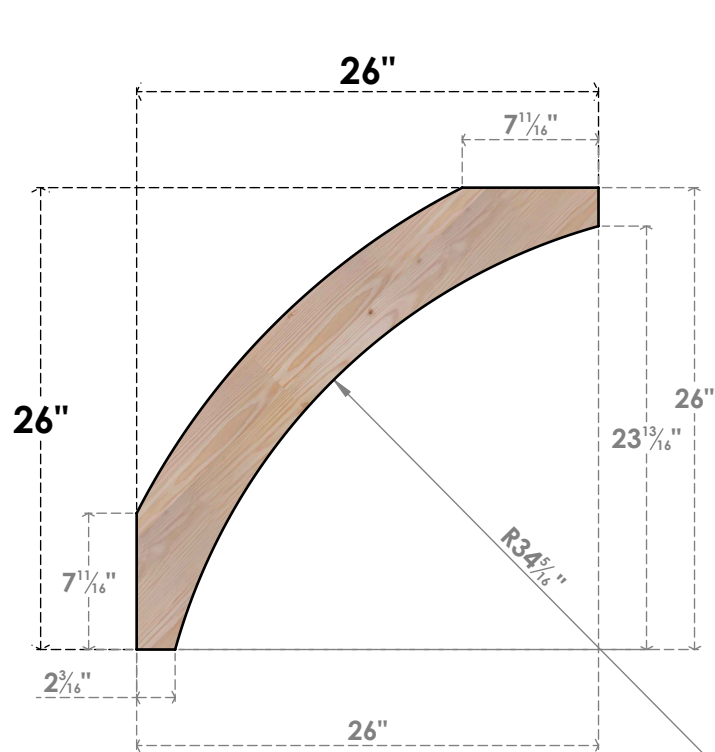

BRC06X26X26THR00SDF

5 1/2"W X 26"D X 26"H THORTON SMOOTH BRACE, DOUGLAS FIR

SIDE

FRONT

EKENA MILLWORK
 2300 WEST MAIN ST.
 CLARKSVILLE, TX 75426
 TOLL FREE: 866-607-0453
 WWW.EKENAMILLWORK.COM

NOTES

1. INSTALLATION TO BE COMPLETED IN ACCORDANCE WITH MANUFACTURER'S SPECIFICATIONS.
2. DRAWING MAY NOT BE TO SCALE
3. THIS DRAWING IS INTENDED FOR DESIGN AND PLANNING PURPOSES ONLY.
4. ALL INFORMATION CONTAINED HEREIN WAS CURRENT AT THE TIME OF DEVELOPMENT BUT MUST BE REVIEWED AND APPROVED BY THE PRODUCT MANUFACTURER TO BE CONSIDERED ACCURATE.
5. PRODUCTS ARE NOT KILN DRIED. THIS ITEM IS UNIQUE AND WILL CONTAIN THE NATURAL VARIATIONS THAT THE WOOD SPECIES OFFERS. THIS MAY RESULT IN VARIATIONS UP TO 1/4"