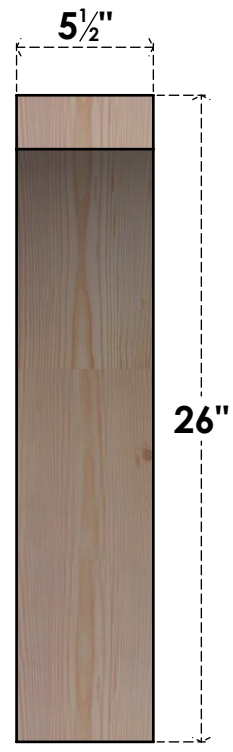

BRC06X26X26THR00SDF

5 1/2"W X 26"D X 26"H THORTON SMOOTH BRACE, DOUGLAS FIR

SIDE

FRONT

EKENA MILLWORK
 2300 WEST MAIN ST.
 CLARKSVILLE, TX 75426
 TOLL FREE: 866-607-0453
 WWW.EKENAMILLWORK.COM

NOTES

1. INSTALLATION TO BE COMPLETED IN ACCORDANCE WITH MANUFACTURER'S SPECIFICATIONS.
2. DRAWING MAY NOT BE TO SCALE
3. THIS DRAWING IS INTENDED FOR DESIGN AND PLANNING PURPOSES ONLY.
4. ALL INFORMATION CONTAINED HEREIN WAS CURRENT AT THE TIME OF DEVELOPMENT BUT MUST BE REVIEWED AND APPROVED BY THE PRODUCT MANUFACTURER TO BE CONSIDERED ACCURATE.
5. PRODUCTS ARE NOT KILN DRIED. THIS ITEM IS UNIQUE AND WILL CONTAIN THE NATURAL VARIATIONS THAT THE WOOD SPECIES OFFERS. THIS MAY RESULT IN VARIATIONS UP TO 1/4"