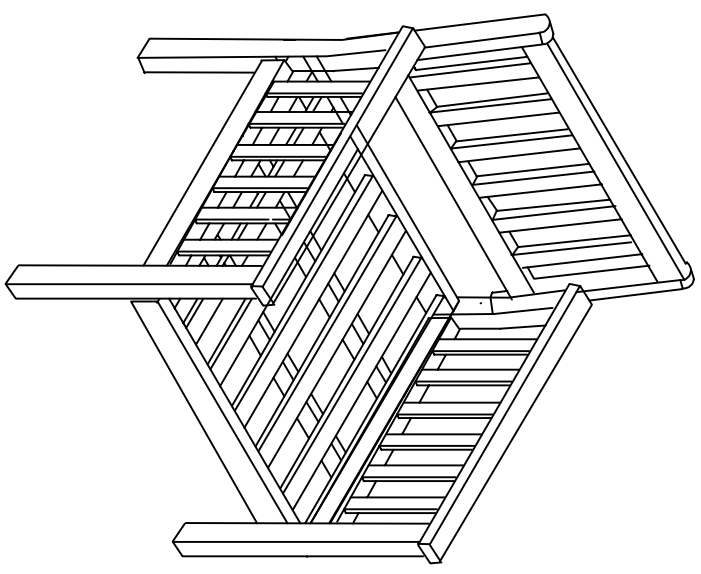

3

Part List and Hardware List

PIECE	DESCRIPTION	PICTURE	QUANTITY
1	Right Leg		1x
2	Left Leg		1x
3	Seat Frame		1x
4	Back Frame		1x
5	Back Cushion		1x
6	Seat Cushion		1x
A	Screw M7x90 mm		4x
B	Bolt M8x45 mm		4x
C	Nut M8x15 mm		4x
D	Allen Key M4		2x

JY

JONATHAN Y

MODEL#LVG1201-4SET(CHAIR)

Product Dimension: 27"D x 26"W x 31.5"H

If there are any questions relating to defects, missing parts, assembly issues or replacements, please send a detailed email to cs@jonathany.com.

1

A	 M7x90 mm	4x
----------	---	----

2

B	 M8x45 mm	4x
C	 M8x15 mm	4x

3

Part List and Hardware List

PIECE	DESCRIPTION	PICTURE	QUANTITY
1	Right Leg		1x
2	Left Leg		1x
3	Seat Frame		1x
4	Back Frame		1x
5	Back Cushion		1x
6	Seat Cushion		1x
A	Screw	 M7x90 mm	4x
B	Bolt	 M8x45 mm	4x
C	Nut	 M8x15 mm	4x
D	Allen Key	 M4	2x

JY

JONATHAN Y

MODEL#LVG1201-4SET(BENCH)

Product Dimension: 27"D x 49"W x 31.5"H

If there are any questions relating to defects, missing parts, assembly issues or replacements, please send a detailed email to cs@jonathany.com.