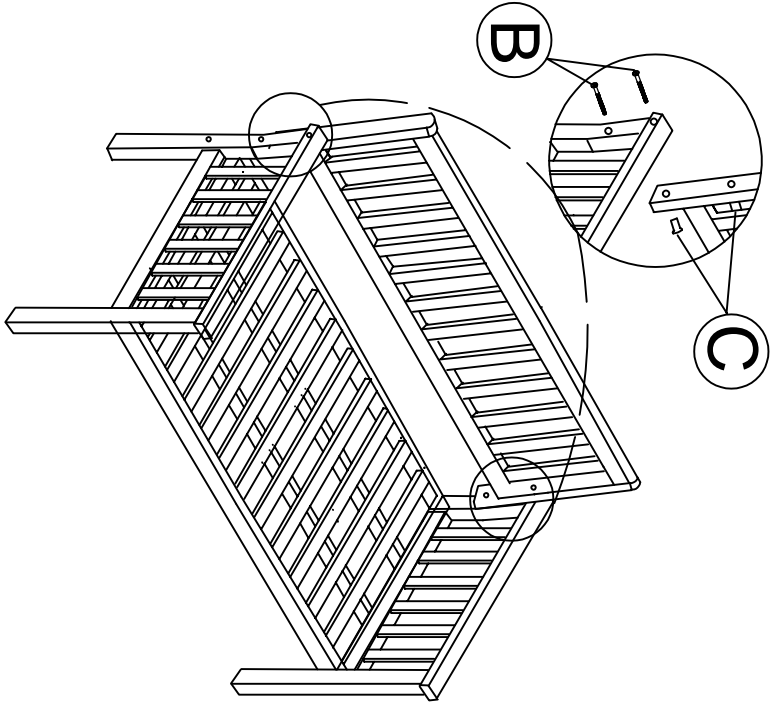

3

Part List and Hardware List

PIECE	DESCRIPTION	PICTURE	QUANTITY
1	Right Leg		1x
2	Left Leg		1x
3	Seat Frame		1x
4	Back Frame		1x
5	Back Cushion		1x
6	Seat Cushion		1x
A	Screw M7x90 mm		4x
B	Bolt M8x45 mm		4x
C	Nut M8x15 mm		4x
D	Allen Key M4		2x

1

A	 M7x90 mm	4x
----------	---	----

2

B	 M8x45 mm	4x
C	 M8x15 mm	4x

3

Part List and Hardware List

PIECE	DESCRIPTION	PICTURE	QUANTITY
1	Right Leg		1x
2	Left Leg		1x
3	Seat Frame		1x
4	Back Frame		1x
5	Back Cushion		1x
6	Seat Cushion		1x
A	Screw	 M7x90 mm	4x
B	Bolt	 M8x45 mm	4x
C	Nut	 M8x15 mm	4x
D	Allen Key	 M4	2x

JY

JONATHAN Y

MODEL#LVG1201-4SET(BENCH)

Product Dimension: 27"D x 49"W x 31.5"H

If there are any questions relating to defects, missing parts, assembly issues or replacements, please send a detailed email to cs@jonathany.com.

1

A	 M7x90 mm	4x
----------	---	----

2

B	 M8x45 mm	4x
C	 M8x15 mm	4x

3