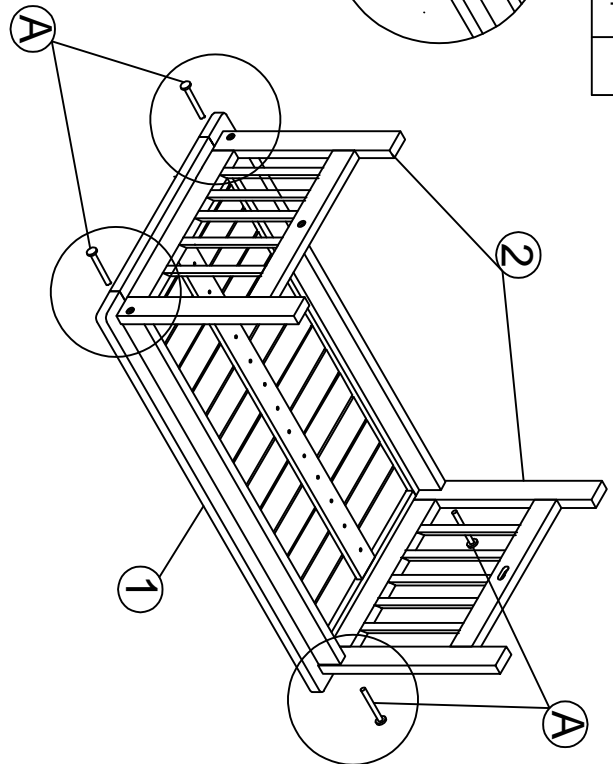

1

	M7x70 mm	4X