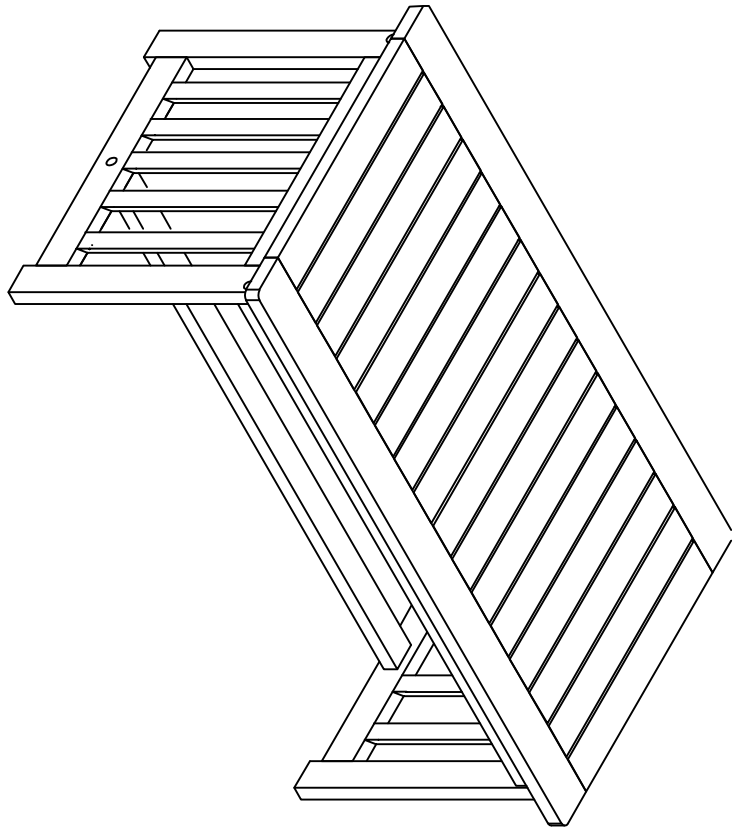

JONATHAN Y

MODEL#LVG1201-4SET(TABLE)

Product Dimension: 31.5"D x 20"W x 16"H

Part List and Hardware List

PIECE	DESCRIPTION	PICTURE	QUANTITY
1	Table		1x
2	Leg		2x
3	Tie Rod		1x
(A)	Screw		6x
(B)	Allen Key		1x

3

Part List and Hardware List

PIECE	DESCRIPTION	PICTURE	QUANTITY
1	Right Leg		1x
2	Left Leg		1x
3	Seat Frame		1x
4	Back Frame		1x
5	Back Cushion		1x
6	Seat Cushion		1x
A	Screw M7x90 mm		4x
B	Bolt M8x45 mm		4x
C	Nut M8x15 mm		4x
D	Allen Key M4		2x

JY

JONATHAN Y

MODEL#LVG1201-4SET(CHAIR)

Product Dimension: 27"D x 26"W x 31.5"H

If there are any questions relating to defects, missing parts, assembly issues or replacements, please send a detailed email to cs@jonathany.com.