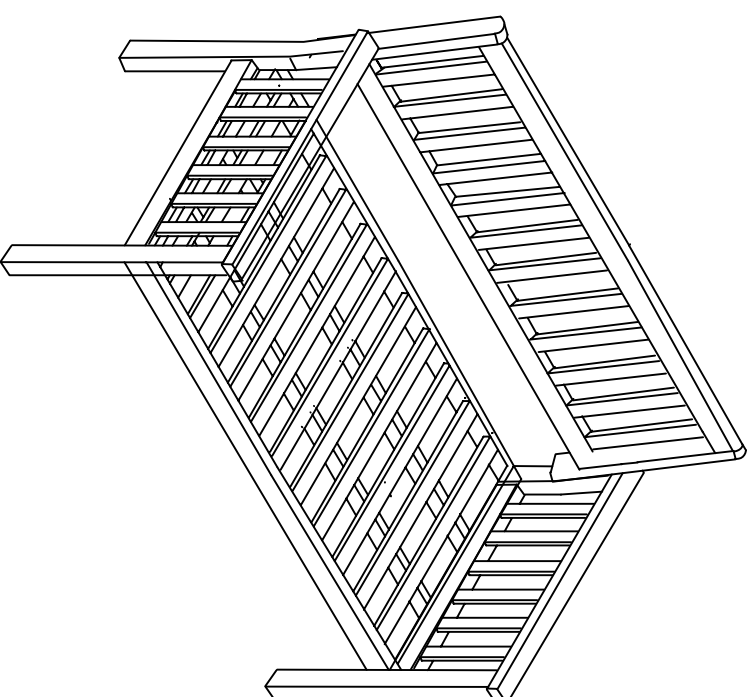

3

Part List and Hardware List

PIECE	DESCRIPTION	PICTURE	QUANTITY
1	Right Leg		1x
2	Left Leg		1x
3	Seat Frame		1x
4	Back Frame		1x
5	Back Cushion		1x
6	Seat Cushion		1x
A	Screw M7x90 mm		4x
B	Bolt M8x45 mm		4x
C	Nut M8x15 mm		4x
D	Allen Key M4		2x

1

A	 M7x90 mm	4x
----------	---	----

2

B	 M8x45 mm	4x
C	 M8x15 mm	4x

3

Part List and Hardware List

PIECE	DESCRIPTION	PICTURE	QUANTITY
1	Right Leg		1x
2	Left Leg		1x
3	Seat Frame		1x
4	Back Frame		1x
5	Back Cushion		1x
6	Seat Cushion		1x
A	Screw	 M7x90 mm	4x
B	Bolt	 M8x45 mm	4x
C	Nut	 M8x15 mm	4x
D	Allen Key	 M4	2x

JY

JONATHAN Y

MODEL#LVG1201-4SET(BENCH)

Product Dimension: 27"D x 49"W x 31.5"H

If there are any questions relating to defects, missing parts, assembly issues or replacements, please send a detailed email to cs@jonathany.com.