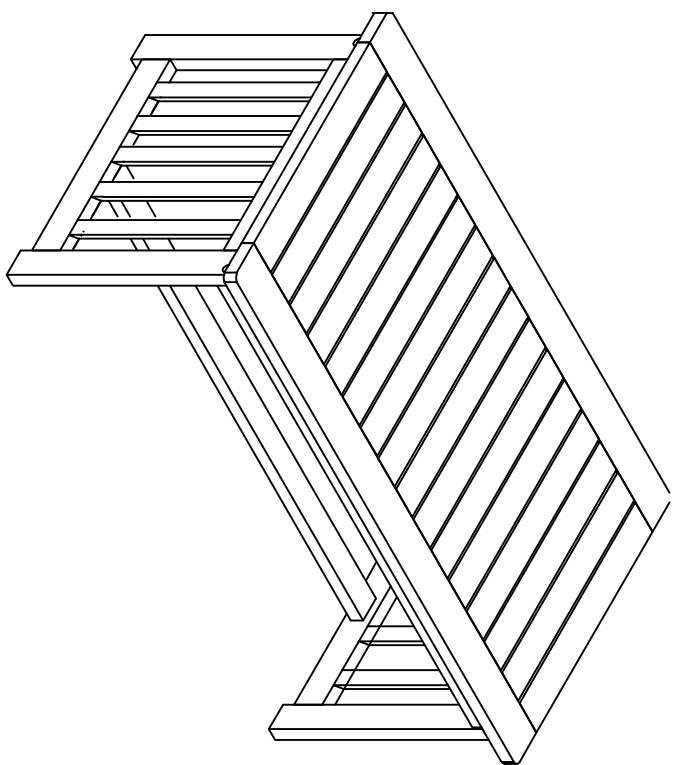

JONATHAN Y

MODEL#LVG1201-4SET(TABLE)

Product Dimension: 31.5"D x 20"W x 16"H

Part List and Hardware List

PIECE	DESCRIPTION	PICTURE	QUANTITY
1	Table		1x
2	Leg		2x
3	Tie Rod		1x
(A)	Screw		6x
(B)	Allen Key		1x

3

Part List and Hardware List

PIECE	DESCRIPTION	PICTURE	QUANTITY
1	Right Leg		1x
2	Left Leg		1x
3	Seat Frame		1x
4	Back Frame		1x
5	Back Cushion		1x
6	Seat Cushion		1x
A	Screw M7x90 mm		4x
B	Bolt M8x45 mm		4x
C	Nut M8x15 mm		4x
D	Allen Key M4		2x

JY

JONATHAN Y

MODEL#LVG1201-4SET(CHAIR)

Product Dimension: 27"D x 26"W x 31.5"H

If there are any questions relating to defects, missing parts, assembly issues or replacements, please send a detailed email to cs@jonathany.com.

1

A	 M7x90 mm	4x
----------	---	----

2

B	 M8x45 mm	4x
C	 M8x15 mm	4x

3

Part List and Hardware List

PIECE	DESCRIPTION	PICTURE	QUANTITY
1	Right Leg		1x
2	Left Leg		1x
3	Seat Frame		1x
4	Back Frame		1x
5	Back Cushion		1x
6	Seat Cushion		1x
A	Screw	 M7x90 mm	4x
B	Bolt	 M8x45 mm	4x
C	Nut	 M8x15 mm	4x
D	Allen Key	 M4	2x