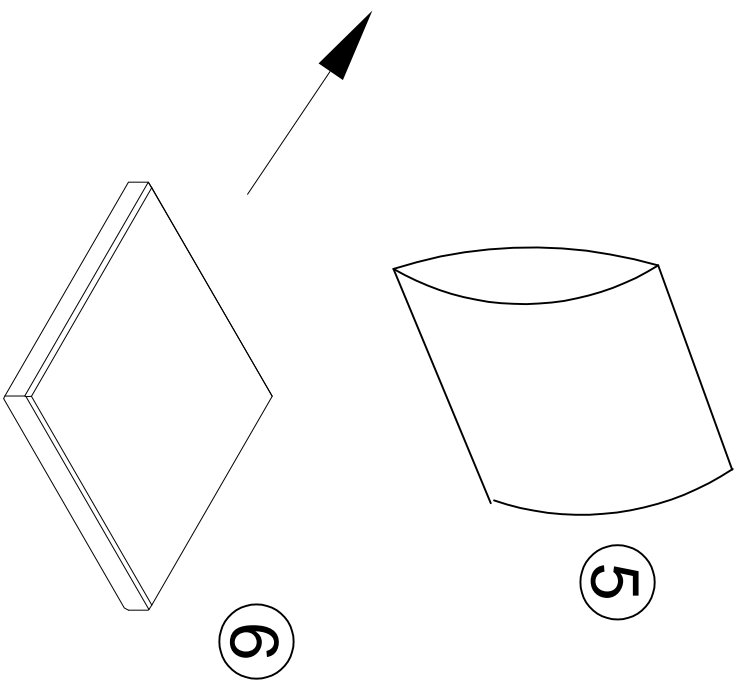

3

Part List and Hardware List

PIECE	DESCRIPTION	PICTURE	QUANTITY
1	Right Leg		1x
2	Left Leg		1x
3	Seat Frame		1x
4	Back Frame		1x
5	Back Cushion		1x
6	Seat Cushion		1x
A	Screw M7x90 mm		4x
B	Bolt M8x45 mm		4x
C	Nut M8x15 mm		4x
D	Allen Key M4		2x

JY

JONATHAN Y

MODEL#LVG1201-4SET(CHAIR)

Product Dimension: 27"D x 26"W x 31.5"H

If there are any questions relating to defects, missing parts, assembly issues or replacements, please send a detailed email to cs@jonathany.com.

1

A	 M7x90 mm	4x
----------	---	----

2

B	 M8x45 mm	4x
C	 M8x15 mm	4x

3

Part List and Hardware List

PIECE	DESCRIPTION	PICTURE	QUANTITY
1	Right Leg		1x
2	Left Leg		1x
3	Seat Frame		1x
4	Back Frame		1x
5	Back Cushion		1x
6	Seat Cushion		1x
A	Screw	 M7x90 mm	4x
B	Bolt	 M8x45 mm	4x
C	Nut	 M8x15 mm	4x
D	Allen Key	 M4	2x

JY

JONATHAN Y

MODEL#LVG1201-4SET(BENCH)

Product Dimension: 27"D x 49"W x 31.5"H

If there are any questions relating to defects, missing parts, assembly issues or replacements, please send a detailed email to cs@jonathany.com.