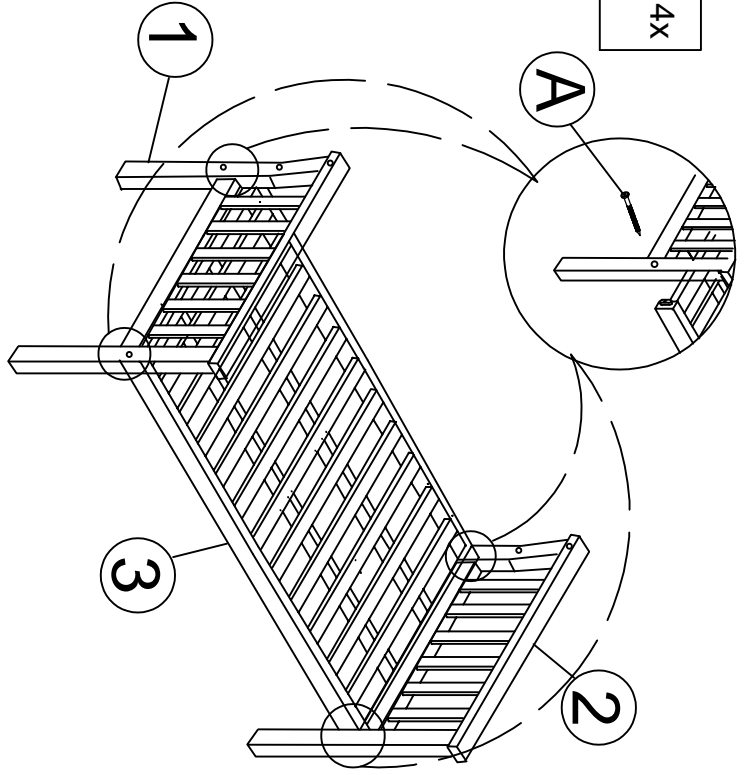

3

Part List and Hardware List

PIECE	DESCRIPTION	PICTURE	QUANTITY
1	Right Leg		1x
2	Left Leg		1x
3	Seat Frame		1x
4	Back Frame		1x
5	Back Cushion		1x
6	Seat Cushion		1x
A	Screw M7x90 mm		4x
B	Bolt M8x45 mm		4x
C	Nut M8x15 mm		4x
D	Allen Key M4		2x

1

A	 M7x90 mm	4x
----------	---	----

2

B	 M8x45 mm	4x
C	 M8x15 mm	4x

3

Part List and Hardware List

PIECE	DESCRIPTION	PICTURE	QUANTITY
1	Right Leg		1x
2	Left Leg		1x
3	Seat Frame		1x
4	Back Frame		1x
5	Back Cushion		1x
6	Seat Cushion		1x
A	Screw	 M7x90 mm	4x
B	Bolt	 M8x45 mm	4x
C	Nut	 M8x15 mm	4x
D	Allen Key	 M4	2x

JY

JONATHAN Y

MODEL#LVG1201-4SET(BENCH)

Product Dimension: 27"D x 49"W x 31.5"H

If there are any questions relating to defects, missing parts, assembly issues or replacements, please send a detailed email to cs@jonathany.com.

1

A	 M7x90 mm	4x
----------	---	----

2

B	 M8x45 mm	4x
C	 M8x15 mm	4x

3