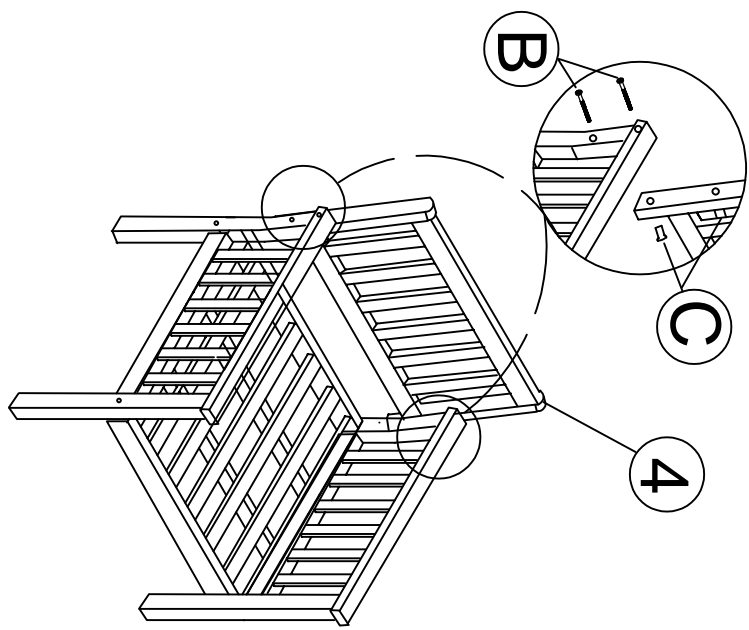

3

Part List and Hardware List

PIECE	DESCRIPTION	PICTURE	QUANTITY
1	Right Leg		1x
2	Left Leg		1x
3	Seat Frame		1x
4	Back Frame		1x
5	Back Cushion		1x
6	Seat Cushion		1x
A	Screw M7x90 mm		4x
B	Bolt M8x45 mm		4x
C	Nut M8x15 mm		4x
D	Allen Key M4		2x

JY

JONATHAN Y

MODEL#LVG1201-4SET(CHAIR)

Product Dimension: 27"D x 26"W x 31.5"H

If there are any questions relating to defects, missing parts, assembly issues or replacements, please send a detailed email to cs@jonathany.com.

1

A	 M7x90 mm	4x
----------	---	----

2

B	 M8x45 mm	4x
C	 M8x15 mm	4x

3

Part List and Hardware List

PIECE	DESCRIPTION	PICTURE	QUANTITY
1	Right Leg		1x
2	Left Leg		1x
3	Seat Frame		1x
4	Back Frame		1x
5	Back Cushion		1x
6	Seat Cushion		1x
A	Screw	 M7x90 mm	4x
B	Bolt	 M8x45 mm	4x
C	Nut	 M8x15 mm	4x
D	Allen Key	 M4	2x

JY

JONATHAN Y

MODEL#LVG1201-4SET(BENCH)

Product Dimension: 27"D x 49"W x 31.5"H

If there are any questions relating to defects, missing parts, assembly issues or replacements, please send a detailed email to cs@jonathany.com.