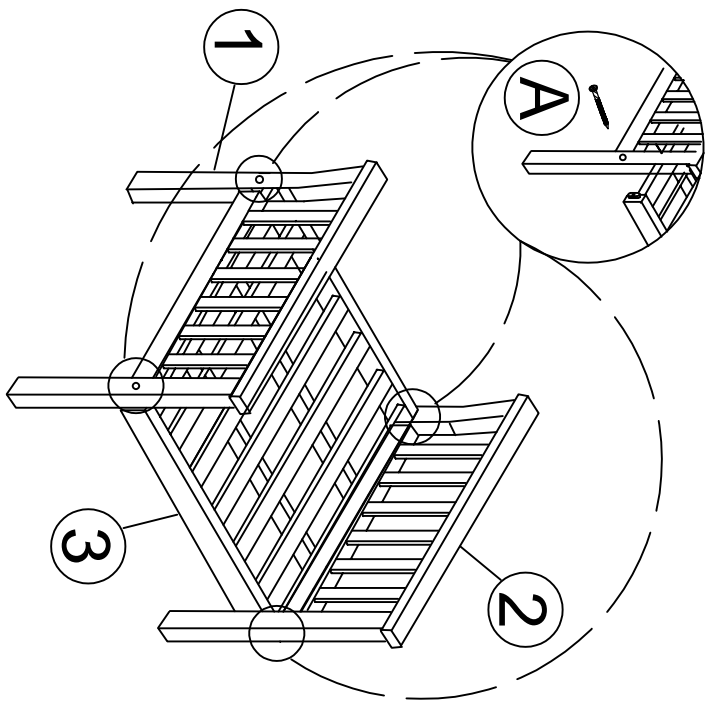

3

Part List and Hardware List

PIECE	DESCRIPTION	PICTURE	QUANTITY
1	Right Leg		1x
2	Left Leg		1x
3	Seat Frame		1x
4	Back Frame		1x
5	Back Cushion		1x
6	Seat Cushion		1x
A	Screw M7x90 mm		4x
B	Bolt M8x45 mm		4x
C	Nut M8x15 mm		4x
D	Allen Key M4		2x

JY

JONATHAN Y

MODEL#LVG1201-4SET(CHAIR)

Product Dimension: 27"D x 26"W x 31.5"H

If there are any questions relating to defects, missing parts, assembly issues or replacements, please send a detailed email to cs@jonathany.com.

1

A	 M7x90 mm	4x
----------	---	----

2

B	 M8x45 mm	4x
C	 M8x15 mm	4x

3

Part List and Hardware List

PIECE	DESCRIPTION	PICTURE	QUANTITY
1	Right Leg		1x
2	Left Leg		1x
3	Seat Frame		1x
4	Back Frame		1x
5	Back Cushion		1x
6	Seat Cushion		1x
A	Screw	 M7x90 mm	4x
B	Bolt	 M8x45 mm	4x
C	Nut	 M8x15 mm	4x
D	Allen Key	 M4	2x

JY

JONATHAN Y

MODEL#LVG1201-4SET(BENCH)

Product Dimension: 27"D x 49"W x 31.5"H

If there are any questions relating to defects, missing parts, assembly issues or replacements, please send a detailed email to cs@jonathany.com.