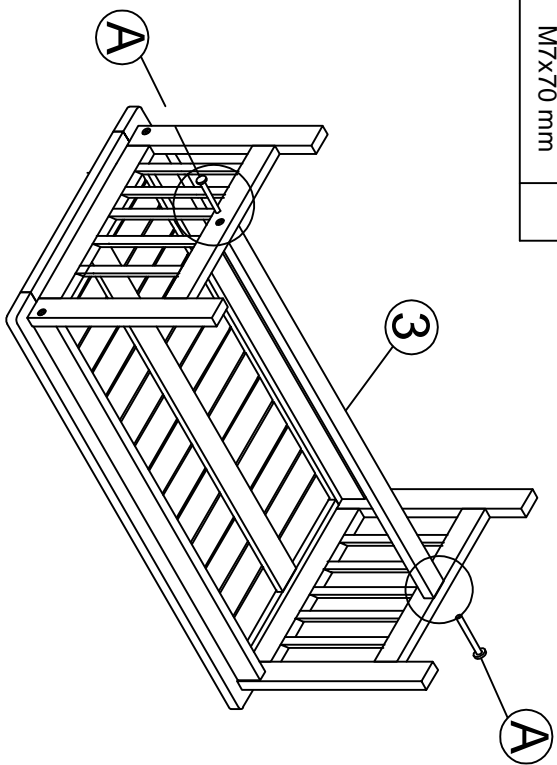

JONATHAN Y

MODEL#LVG1201-4SET(TABLE)

Product Dimension: 31.5"D x 20"W x 16"H

Part List and Hardware List

PIECE	DESCRIPTION	PICTURE	QUANTITY
1	Table		1x
2	Leg		2x
3	Tie Rod		1x
(A)	Screw		6x
(B)	Allen Key		1x

3

Part List and Hardware List

PIECE	DESCRIPTION	PICTURE	QUANTITY
1	Right Leg		1x
2	Left Leg		1x
3	Seat Frame		1x
4	Back Frame		1x
5	Back Cushion		1x
6	Seat Cushion		1x
A	Screw M7x90 mm		4x
B	Bolt M8x45 mm		4x
C	Nut M8x15 mm		4x
D	Allen Key M4		2x

JY

JONATHAN Y

MODEL#LVG1201-4SET(CHAIR)

Product Dimension: 27"D x 26"W x 31.5"H

If there are any questions relating to defects, missing parts, assembly issues or replacements, please send a detailed email to cs@jonathany.com.

1

A	 M7x90 mm	4x
----------	---	----

2

B	 M8x45 mm	4x
C	 M8x15 mm	4x

3

Part List and Hardware List

PIECE	DESCRIPTION	PICTURE	QUANTITY
1	Right Leg		1x
2	Left Leg		1x
3	Seat Frame		1x
4	Back Frame		1x
5	Back Cushion		1x
6	Seat Cushion		1x
A	Screw	 M7x90 mm	4x
B	Bolt	 M8x45 mm	4x
C	Nut	 M8x15 mm	4x
D	Allen Key	 M4	2x