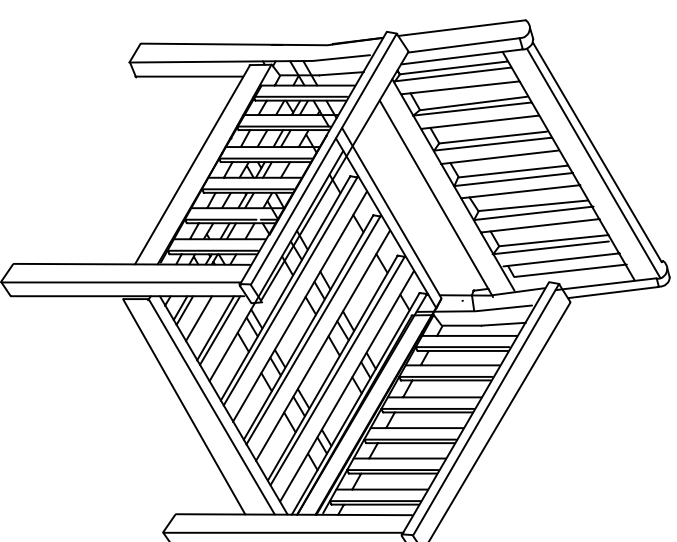

JONATHAN Y

MODEL#LVG1201-4SET(TABLE)

Product Dimension: 31.5"D x 20"W x 16"H

Part List and Hardware List

PIECE	DESCRIPTION	PICTURE	QUANTITY
1	Table		1x
2	Leg		2x
3	Tie Rod		1x
(A)	Screw		6x
(B)	Allen Key		1x

3

Part List and Hardware List

PIECE	DESCRIPTION	PICTURE	QUANTITY
1	Right Leg		1x
2	Left Leg		1x
3	Seat Frame		1x
4	Back Frame		1x
5	Back Cushion		1x
6	Seat Cushion		1x
A	Screw M7x90 mm		4x
B	Bolt M8x45 mm		4x
C	Nut M8x15 mm		4x
D	Allen Key M4		2x

JY

JONATHAN Y

MODEL#LVG1201-4SET(CHAIR)

Product Dimension: 27"D x 26"W x 31.5"H

If there are any questions relating to defects, missing parts, assembly issues or replacements, please send a detailed email to cs@jonathany.com.

1

A	 M7x90 mm	4x
----------	---	----

2

B	 M8x45 mm	4x
C	 M8x15 mm	4x

3

Part List and Hardware List

PIECE	DESCRIPTION	PICTURE	QUANTITY
1	Right Leg		1x
2	Left Leg		1x
3	Seat Frame		1x
4	Back Frame		1x
5	Back Cushion		1x
6	Seat Cushion		1x
A	Screw	 M7x90 mm	4x
B	Bolt	 M8x45 mm	4x
C	Nut	 M8x15 mm	4x
D	Allen Key	 M4	2x