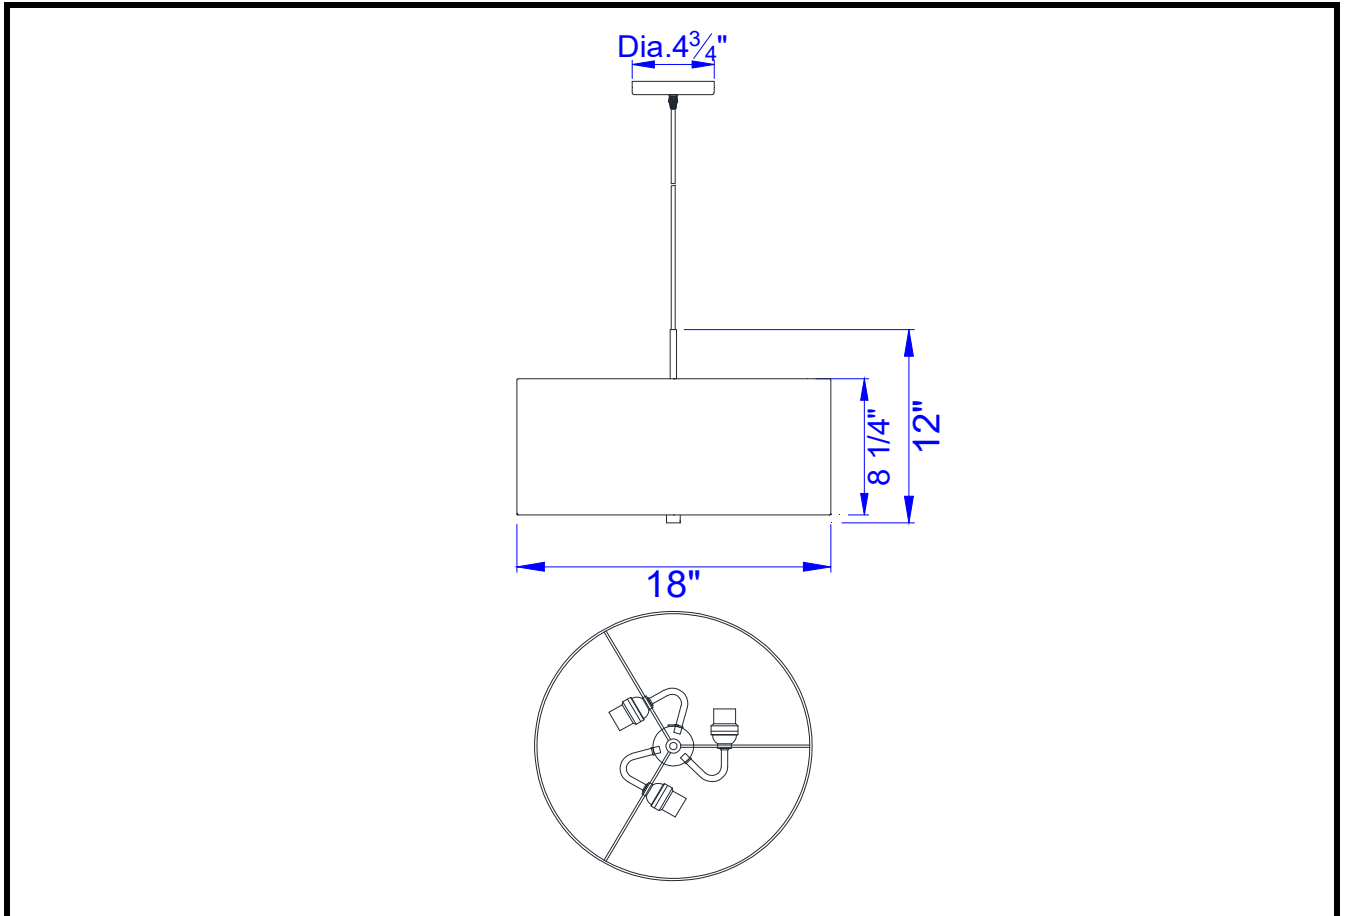

Drawing:

Description: 60W x 3 burlap drum pendant Metal

Material: Burlap

Finish : 12"

Height: Dia.18"

Width: 60WX3

Wattage : Medium Base (E26)

Socket : Incandescent,CFL

Bulb:

Chain Length:

Wire Length: 6'

Wire Color: Silver

Shade No:

Material: Burlap

Shade size: 18"X18"X8 1/4"

Certificate :