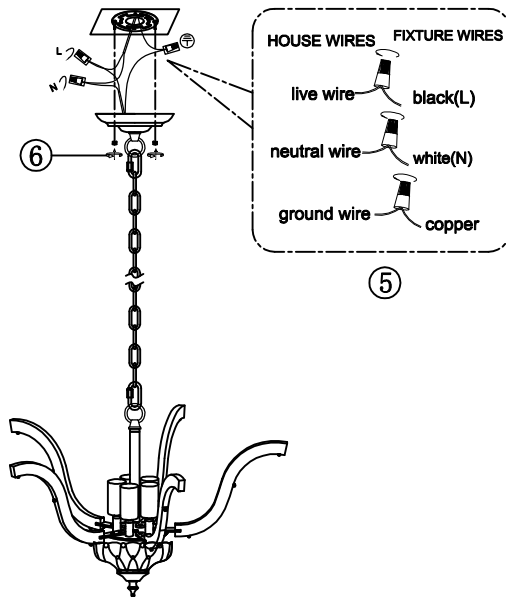

3pcs

2pcs

1pcs

2pcs

2pcs

2pcs

A-17PCS (Include spares)

B-5PCS

Install the E12 bulbs
(Bulbs not included)

Product Features

Material: Metal+Crystal
 Color: Gold
 Base Type: E12
 Bulb Included: NO
 Voltage: 110- 130VAC
 Maximum Wattage: 5 x 40W