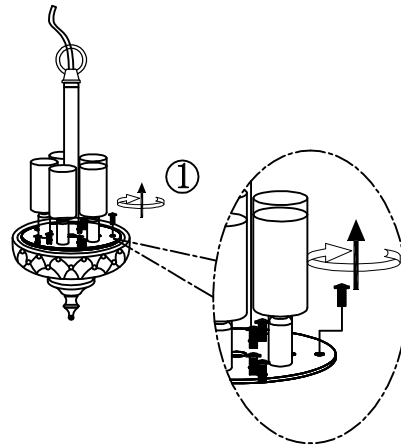

3pcs

2pcs

1pcs

2pcs

2pcs

2pcs

A-17PCS (Include spares)

B-5PCS

Install the E12 bulbs
(Bulbs not included)

Product Features

Material: Metal+Crystal
 Color: Gold
 Base Type: E12
 Bulb Included: NO
 Voltage: 110- 130VAC
 Maximum Wattage: 5 x 40W