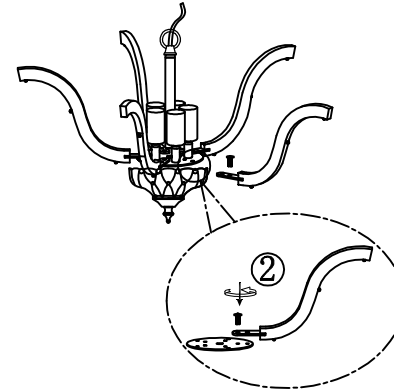

3pcs

2pcs

1pcs

2pcs

2pcs

2pcs

A-17PCS (Include spares)

B-5PCS

Install the E12 bulbs
(Bulbs not included)

Product Features

Material: Metal+Crystal
 Color: Gold
 Base Type: E12
 Bulb Included: NO
 Voltage: 110- 130VAC
 Maximum Wattage: 5 x 40W