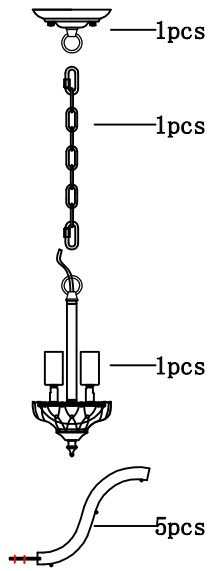

3pcs

2pcs

1pcs

2pcs

2pcs

2pcs

A-17PCS (Include spares)

B-5PCS

Install the E12 bulbs
(Bulbs not included)

Product Features

Material: Metal+Crystal
 Color: Gold
 Base Type: E12
 Bulb Included: NO
 Voltage: 110- 130VAC
 Maximum Wattage: 5 x 40W