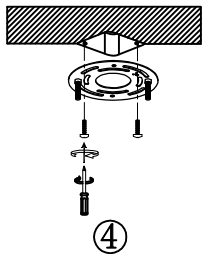

3pcs

2pcs

1pcs

2pcs

2pcs

2pcs

A-17PCS (Include spares)

B-5PCS

Install the E12 bulbs
(Bulbs not included)

Product Features

Material: Metal+Crystal
 Color: Gold
 Base Type: E12
 Bulb Included: NO
 Voltage: 110- 130VAC
 Maximum Wattage: 5 x 40W