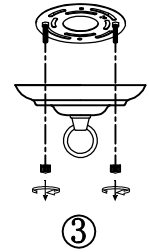

3pcs

2pcs

1pcs

2pcs

2pcs

2pcs

A-17PCS (Include spares)

B-5PCS

Install the E12 bulbs
(Bulbs not included)

Product Features

Material: Metal+Crystal
 Color: Gold
 Base Type: E12
 Bulb Included: NO
 Voltage: 110- 130VAC
 Maximum Wattage: 5 x 40W