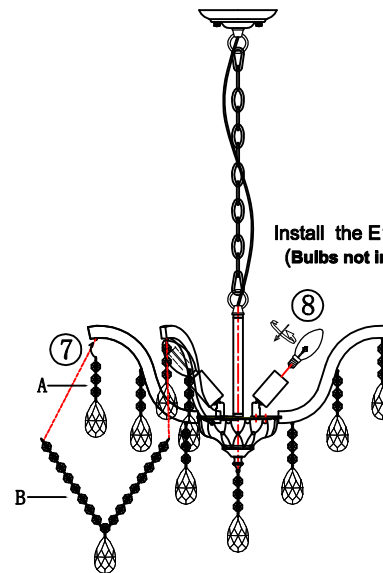

3pcs

2pcs

1pcs

2pcs

2pcs

2pcs

A-17PCS (Include spares)

B-5PCS

Install the E12 bulbs
(Bulbs not included)

Product Features

Material: Metal+Crystal
 Color: Gold
 Base Type: E12
 Bulb Included: NO
 Voltage: 110- 130VAC
 Maximum Wattage: 5 x 40W