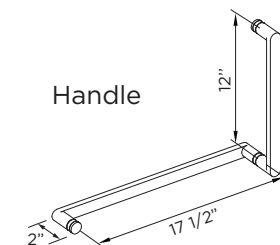

SPECIFICATIONS / TECHNICAL DATA

SHOWER ENCLOSURE

ADJUSTABLE HINGED FRAMELESS

40" x 40"

ATTENTION! Dimensions may vary by up to 3/8". It is highly recommended to pull all dimensions of actual model for installation and measuring purposes.