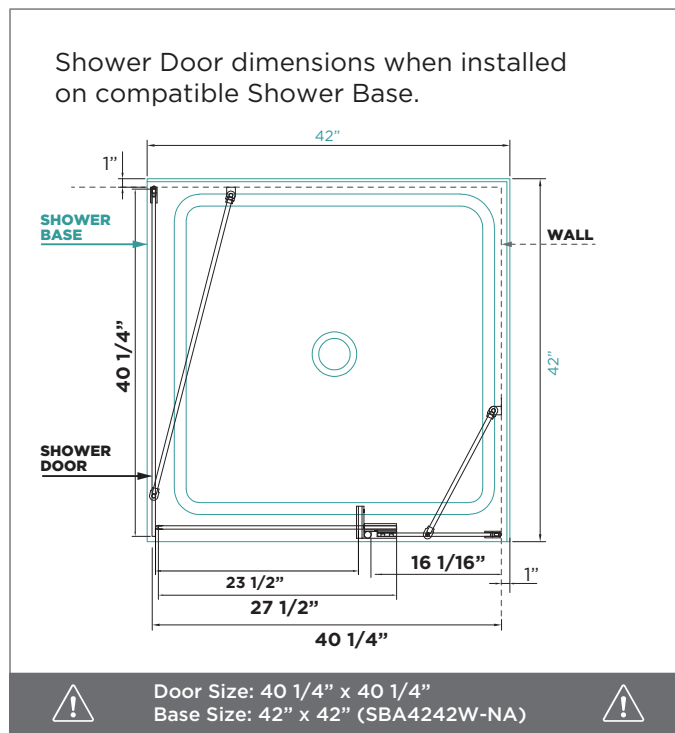

SPECIFICATIONS / TECHNICAL DATA

SHOWER ENCLOSURE

ADJUSTABLE HINGED FRAMELESS

40" x 40"

ATTENTION! Dimensions may vary by up to 3/8". It is highly recommended to pull all dimensions of actual model for installation and measuring purposes.