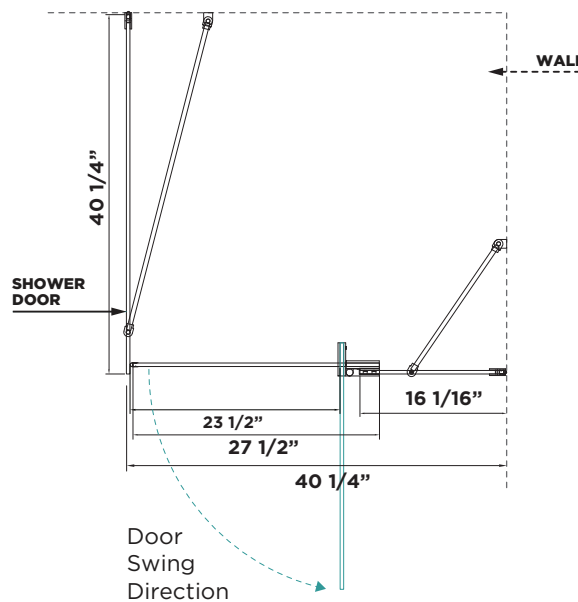

SPECIFICATIONS / TECHNICAL DATA

SHOWER ENCLOSURE

ADJUSTABLE HINGED FRAMELESS

40" x 40"

ATTENTION! Dimensions may vary by up to 3/8". It is highly recommended to pull all dimensions of actual model for installation and measuring purposes.