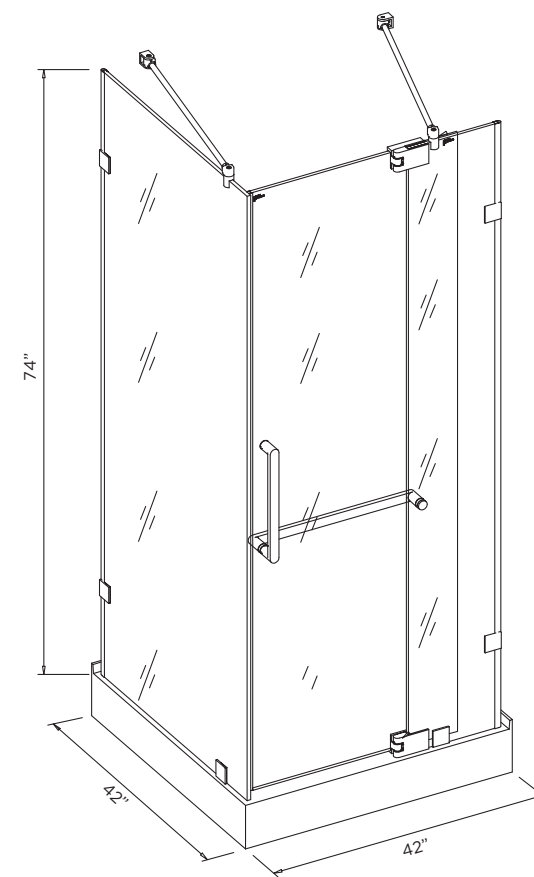

SPECIFICATIONS / TECHNICAL DATA

SHOWER ENCLOSURE

ADJUSTABLE HINGED FRAMELESS

40" x 40"

ATTENTION! Dimensions may vary by up to 3/8". It is highly recommended to pull all dimensions of actual model for installation and measuring purposes.