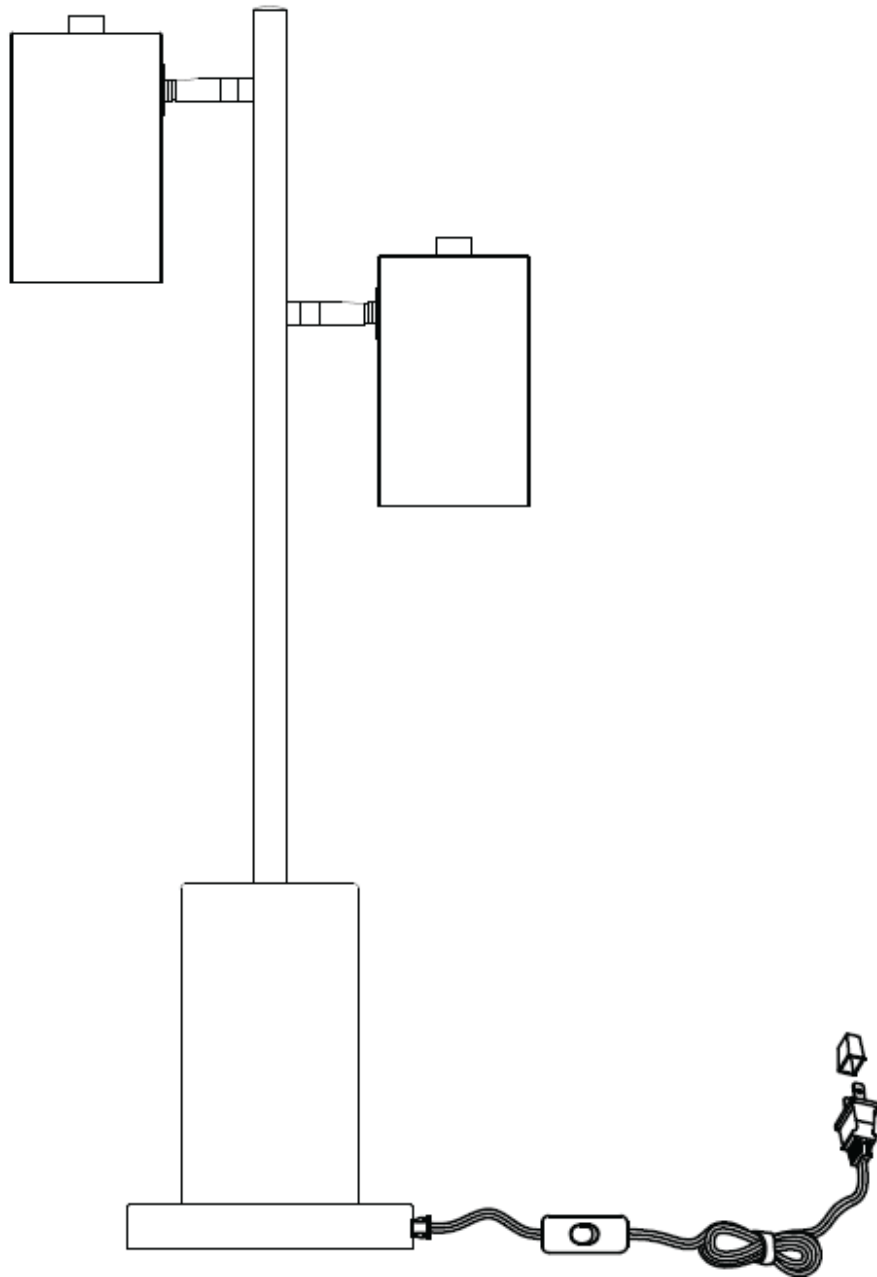

Table Lamp

Assembly Instructions
Instrucciones De Asamblea
Instructions d'Assemblée

CAUTION

For indoor use only. Keep out of reach of children and animals. Place on flat surface and away from flammable materials. Never operate this appliance if it has a damaged cord, plug or cable. Keep cord away from heated and/or damp areas. Use 40 WATT max. (or LED equivalent), Type A E12 Bulb only.

Do not over tighten.
Do not use power tools to assemble.