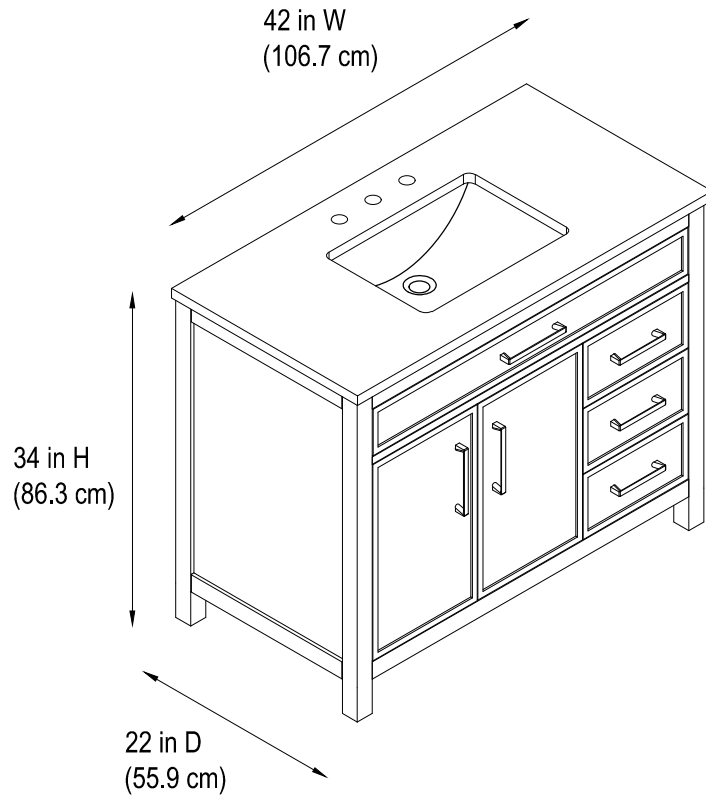

## 42" Bathroom Vanity

42 in. W x 22 in.D x 34 in.H  
(106.7 cm x 55.9 cm x 86.3 cm)

## Top View

## Back View