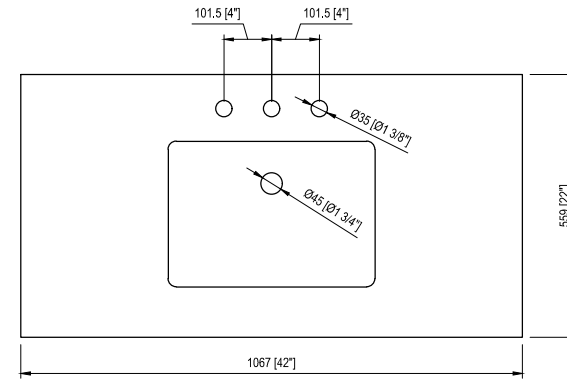

## 42" Bathroom Vanity

42 in. W x 22 in.D x 34 in.H  
(106.7 cm x 55.9 cm x 86.3 cm)

## Top View

## Back View