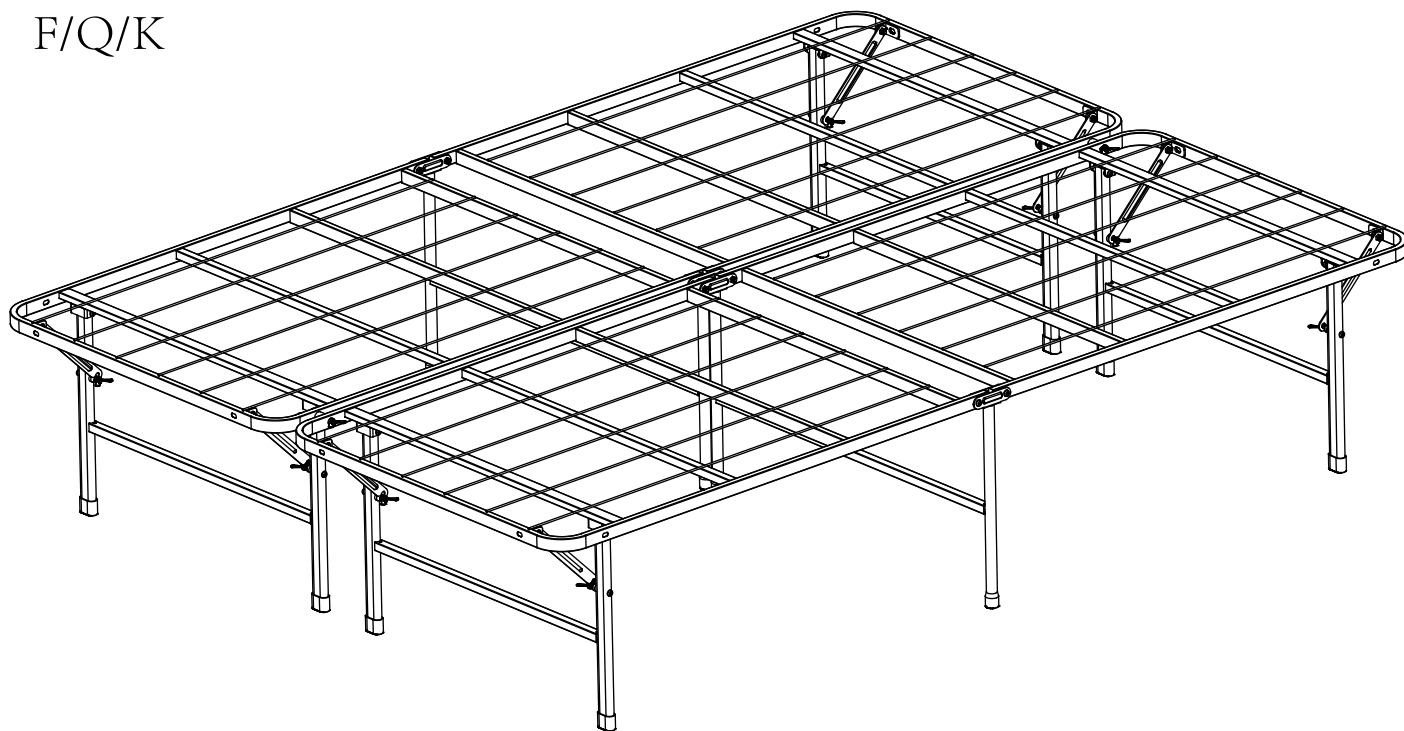

PLATFORM BED FRAME

Size:

F/Q/K

components 

2 pcs

2 pcs

1

2

3

4