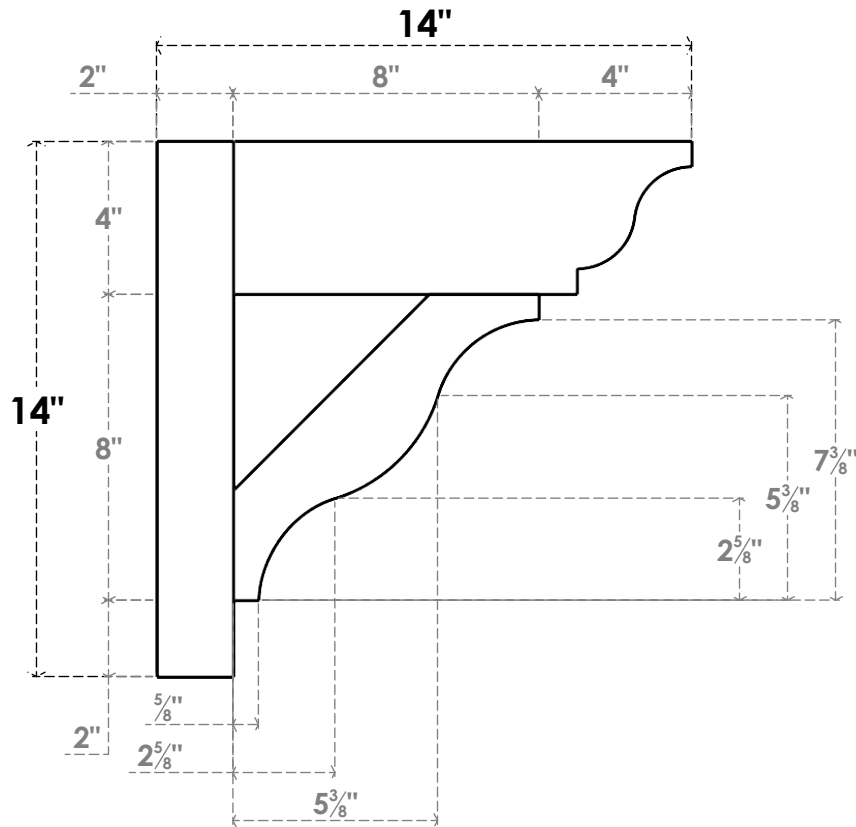

**ITEM NUMBER: OUTUROC040X060X14000X14000X040X020X040FST04RCPR**

4"W TOP X 6"W BACK X 14"D X 14"H X 4"T TOP X 2"T BACK TIMBERTHANE ROUGH CEDAR FUNSTON FAUX WOOD OPEN OUTLOOKER, TRADITIONAL TOP AND BLOCK BACK, 4"W CLOSED BRACE, PRIMED TAN

**SIDE PROFILE**

**FRONT PROFILE**

**ISOMETRIC**

GENERATED DATE : 07/06/2023

EKENA MILLWORK  
2300 WEST MAIN ST.  
CLARKSVILLE, TX 75426  
TOLL FREE: 866-607-0453  
WWW.EKENAMILLWORK.COM

**NOTES**

1. INSTALLATION TO BE COMPLETED IN ACCORDANCE WITH MANUFACTURER'S SPECIFICATIONS.
2. DRAWING MAY NOT BE TO SCALE
3. THIS DRAWING IS INTENDED FOR DESIGN AND PLANNING PURPOSES ONLY.
4. ALL INFORMATION CONTAINED HEREIN WAS CURRENT AT THE TIME OF DEVELOPMENT BUT MUST BE REVIEWED AND APPROVED BY THE PRODUCT MANUFACTURER TO BE CONSIDERED ACCURATE.
5. TIMBERTHANE ARCHITECTURAL PRODUCTS ARE MADE FROM HIGH DENSITY URETHANE AND COME FACTORY PRIMED