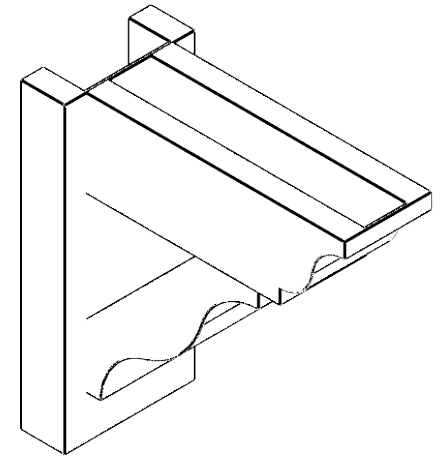

**ITEM NUMBER: OUTUROC040X060X14000X14000X040X020X040FST04RCPR**

4"W TOP X 6"W BACK X 14"D X 14"H X 4"T TOP X 2"T BACK TIMBERTHANE ROUGH CEDAR FUNSTON FAUX WOOD OPEN OUTLOOKER, TRADITIONAL TOP AND BLOCK BACK, 4"W CLOSED BRACE, PRIMED TAN

**SIDE PROFILE**

**FRONT PROFILE**

**ISOMETRIC**

GENERATED DATE : 07/06/2023

EKENA MILLWORK  
2300 WEST MAIN ST.  
CLARKSVILLE, TX 75426  
TOLL FREE: 866-607-0453  
WWW.EKENAMILLWORK.COM

**NOTES**

1. INSTALLATION TO BE COMPLETED IN ACCORDANCE WITH MANUFACTURER'S SPECIFICATIONS.
2. DRAWING MAY NOT BE TO SCALE
3. THIS DRAWING IS INTENDED FOR DESIGN AND PLANNING PURPOSES ONLY.
4. ALL INFORMATION CONTAINED HEREIN WAS CURRENT AT THE TIME OF DEVELOPMENT BUT MUST BE REVIEWED AND APPROVED BY THE PRODUCT MANUFACTURER TO BE CONSIDERED ACCURATE.
5. TIMBERTHANE ARCHITECTURAL PRODUCTS ARE MADE FROM HIGH DENSITY URETHANE AND COME FACTORY PRIMED