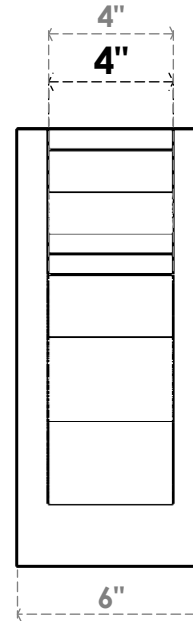

**ITEM NUMBER: OUTUROC040X060X14000X14000X040X020X040FST04RCPR**

4"W TOP X 6"W BACK X 14"D X 14"H X 4"T TOP X 2"T BACK TIMBERTHANE ROUGH CEDAR FUNSTON FAUX WOOD OPEN OUTLOOKER, TRADITIONAL TOP AND BLOCK BACK, 4"W CLOSED BRACE, PRIMED TAN

**SIDE PROFILE**

**FRONT PROFILE**

**ISOMETRIC**

GENERATED DATE : 07/06/2023

EKENA MILLWORK  
2300 WEST MAIN ST.  
CLARKSVILLE, TX 75426  
TOLL FREE: 866-607-0453  
WWW.EKENAMILLWORK.COM

**NOTES**

1. INSTALLATION TO BE COMPLETED IN ACCORDANCE WITH MANUFACTURER'S SPECIFICATIONS.
2. DRAWING MAY NOT BE TO SCALE
3. THIS DRAWING IS INTENDED FOR DESIGN AND PLANNING PURPOSES ONLY.
4. ALL INFORMATION CONTAINED HEREIN WAS CURRENT AT THE TIME OF DEVELOPMENT BUT MUST BE REVIEWED AND APPROVED BY THE PRODUCT MANUFACTURER TO BE CONSIDERED ACCURATE.
5. TIMBERTHANE ARCHITECTURAL PRODUCTS ARE MADE FROM HIGH DENSITY URETHANE AND COME FACTORY PRIMED