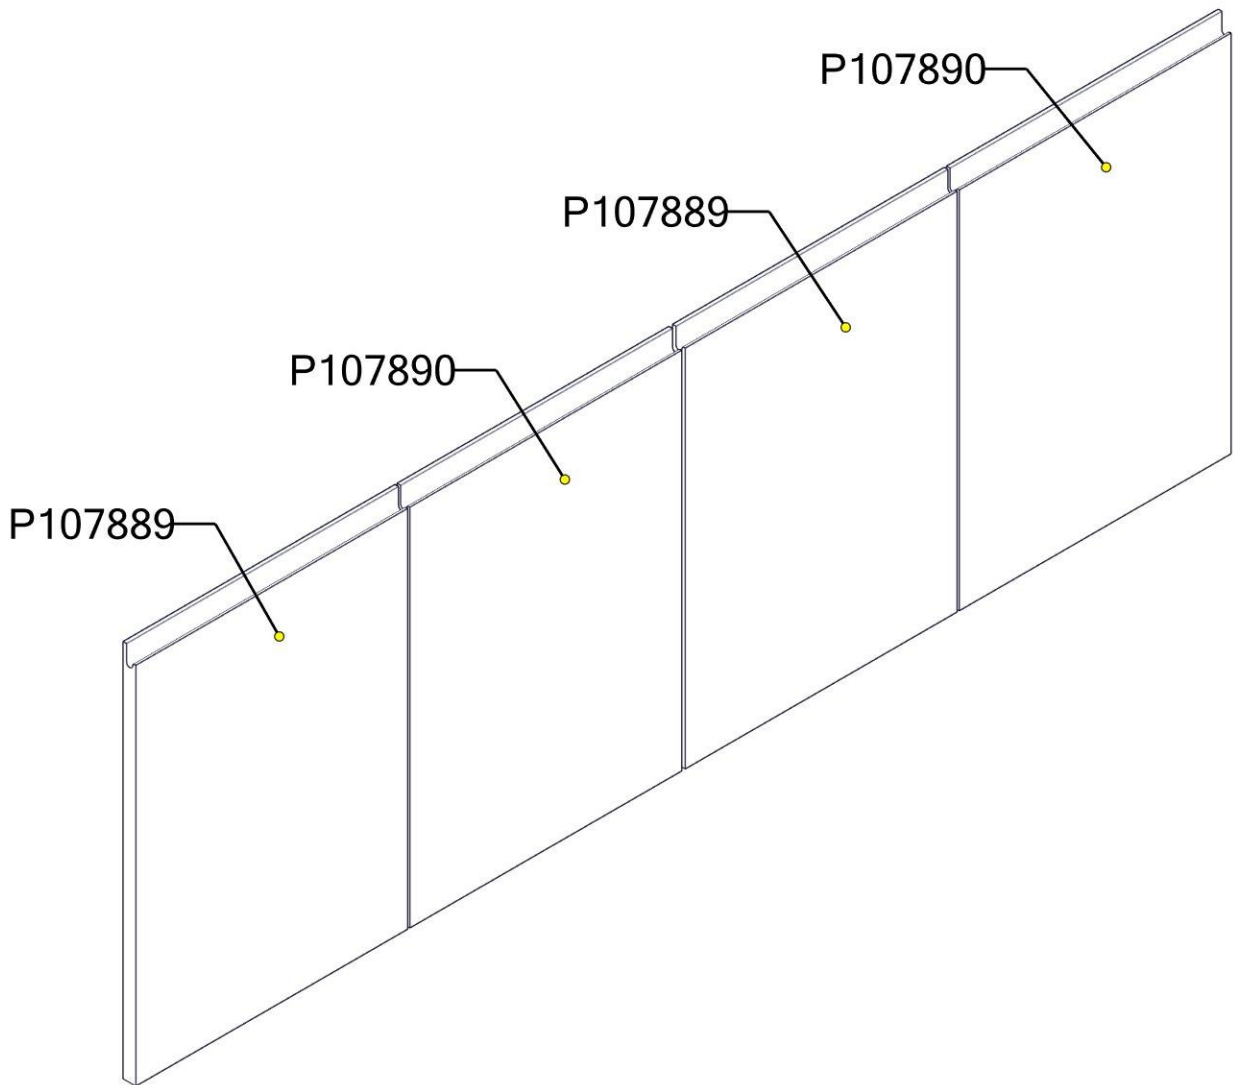

1 CS@K1intlgrp.com or Toll-free 1-877-250-2820

To Remove the printed number, apply a small amount of Glass Cleaner or Hand sanitizer and wipe with a paper towel.

PARTS IDENTIFICATION

QTD.	CÓDIGO / CODE	DESCRIÇÃO (Internal production data)	Description	C x L x E	L x W x T
2	P107890	PORTA	DOOR	532 x 382 x 18 mm	20.94 x 15.04 x 0.71 in
2	P107889	PORTA	DOOR	532 x 382 x 18 mm	20.94 x 15.04 x 0.71 in