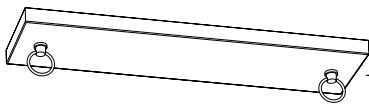

Accessory list

3pcs+2 Extra

2pcs+2 Extra

2 Extra

2 Extra

2 Extra

4pcs+1 Extra

1pc+1 Extra

1pc+1 Extra

A. Light Frame-1pc

E. Long Chian-4pcs

B. Light Frame-1pc

F. Short Chain-2pcs

C. Light Frame-1pc

D. Canopy-1pc

G. Short Connector-8pcs+1 Extra

H. Middle Connector-8pcs+1 Extra

I. Boom-2pcs

J. Glass Piece-214pcs+5 Extra

K. Light Source-5pcs+2 Extra

Installation instruction

- ① Find FrameA FrameB FrameC from Lists, Use Connector G Connector H to connect the Frame.