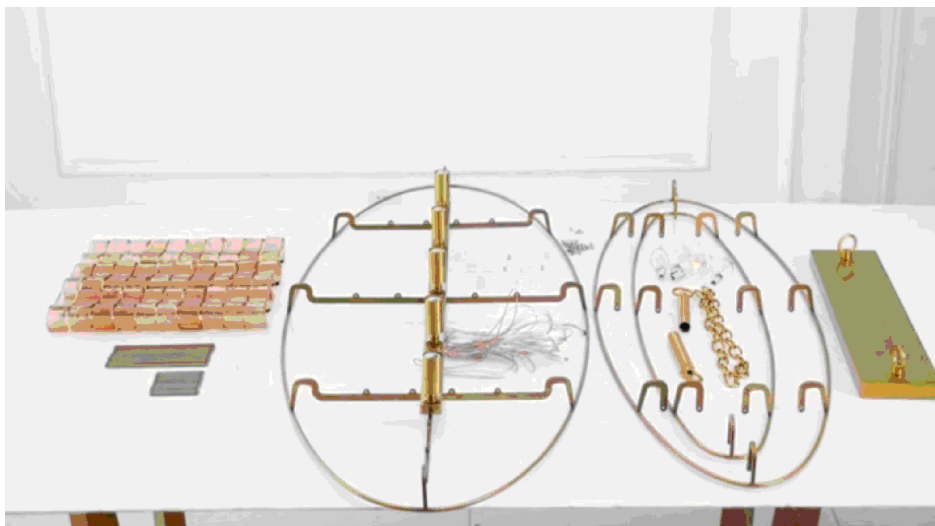

H. Middle Connector-8pcs+1 Extra

I. Boom-2pcs

J. Glass Piece-214pcs+5 Extra

K. Light Source-5pcs+2 Extra

Installation instruction

- ① Find FrameA FrameB FrameC from Lists, Use Connector G Connector H to connect the Frame.

- ② The wire is mounted on the light body through the boom (I), the two ends of the hanging chain lock connects the boom (I) and the canopy (D), and the power cord is inserted into the canopy(D) on the top of the light body.

Installation instruction

- (1), take out the wall plate and the wall with the explosion screws for linking.
- (2), the lamp body steel wire through the hole of the hanging plate fixed with iron parts.
- (3), link the main power line with the main line of the lamp body.