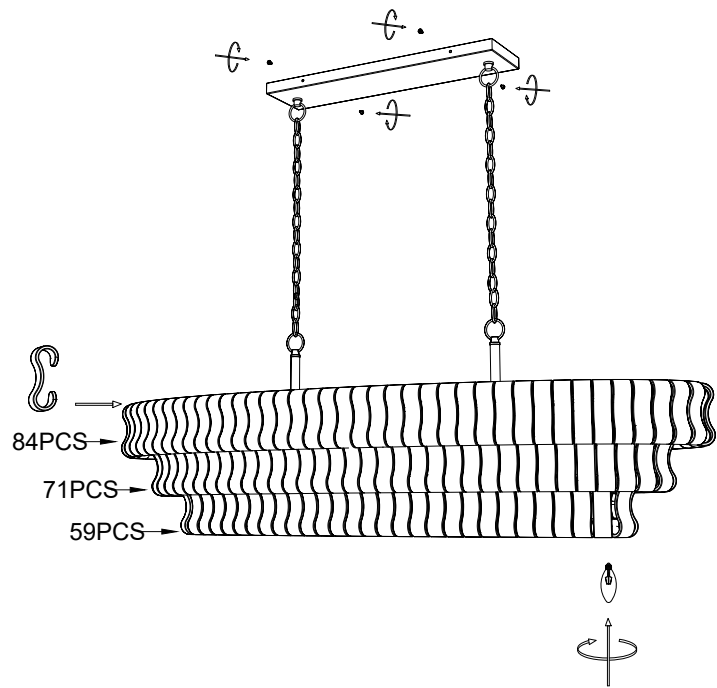

H. Middle Connector-8pcs+1 Extra

I. Boom-2pcs

J. Glass Piece-214pcs+5 Extra

K. Light Source-5pcs+2 Extra

Installation instruction

- ① Find FrameA FrameB FrameC from Lists, Use Connector G Connector H to connect the Frame.

- ② The wire is mounted on the light body through the boom (I), the two ends of the hanging chain lock connects the boom (I) and the canopy (D), and the power cord is inserted into the canopy(D) on the top of the light body.

Installation instruction

- (1), take out the wall plate and the wall with the explosion screws for linking.
- (2), the lamp body steel wire through the hole of the hanging plate fixed with iron parts.
- (3), link the main power line with the main line of the lamp body.