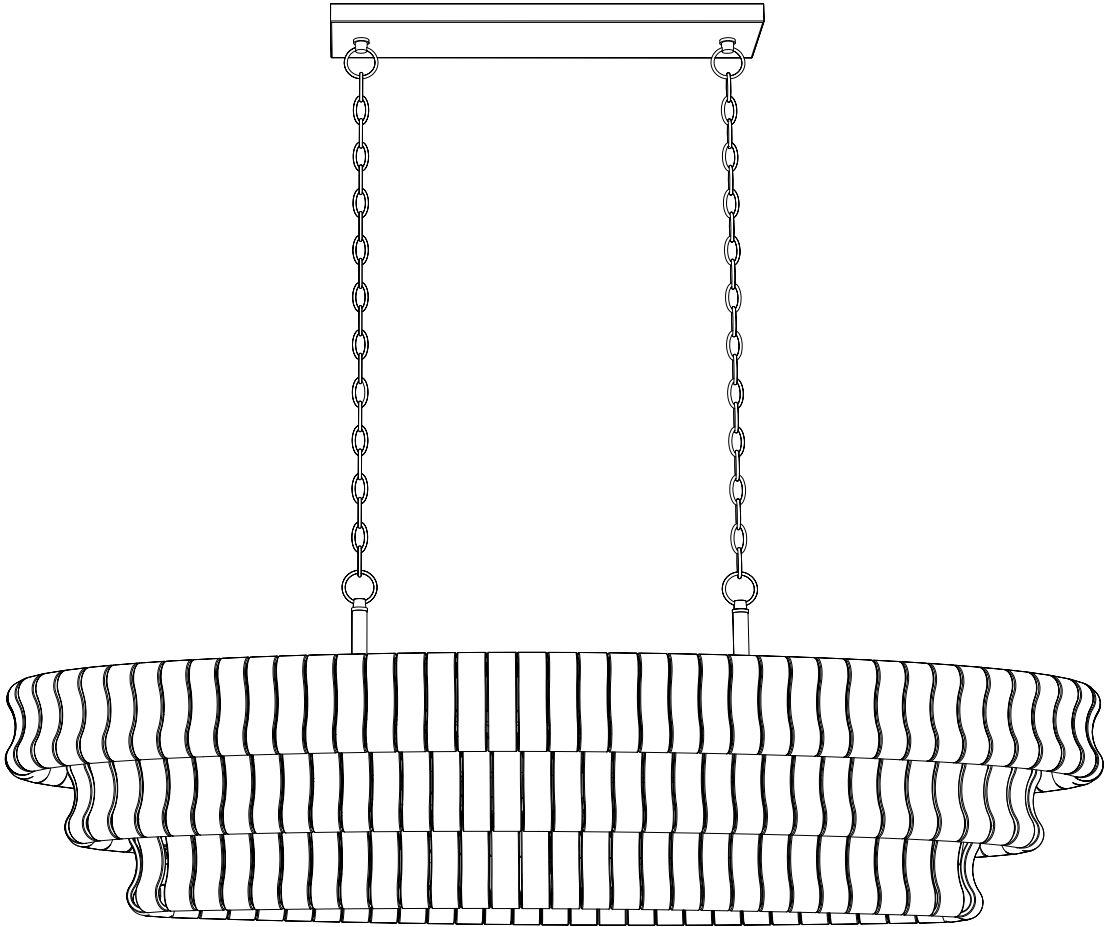

INSTALLATION INSTRUCTION

A Lamp Body

SAFETY INFORMATION

It is important to thoroughly read and understand the entire manual, before assembling, operating, or installing the product.

WARNING

- TURN OFF ELECTRICITY before installation, changing bulbs, or cleaning the light fixture. WARNING
- .This fixture requires 5 pieces E12 bulbs the maximum wattage for each bulb is 40W, please do not exceed the recommended wattage.

- ② The wire is mounted on the light body through the boom (I), the two ends of the hanging chain lock connects the boom (I) and the canopy (D), and the power cord is inserted into the canopy(D) on the top of the light body.