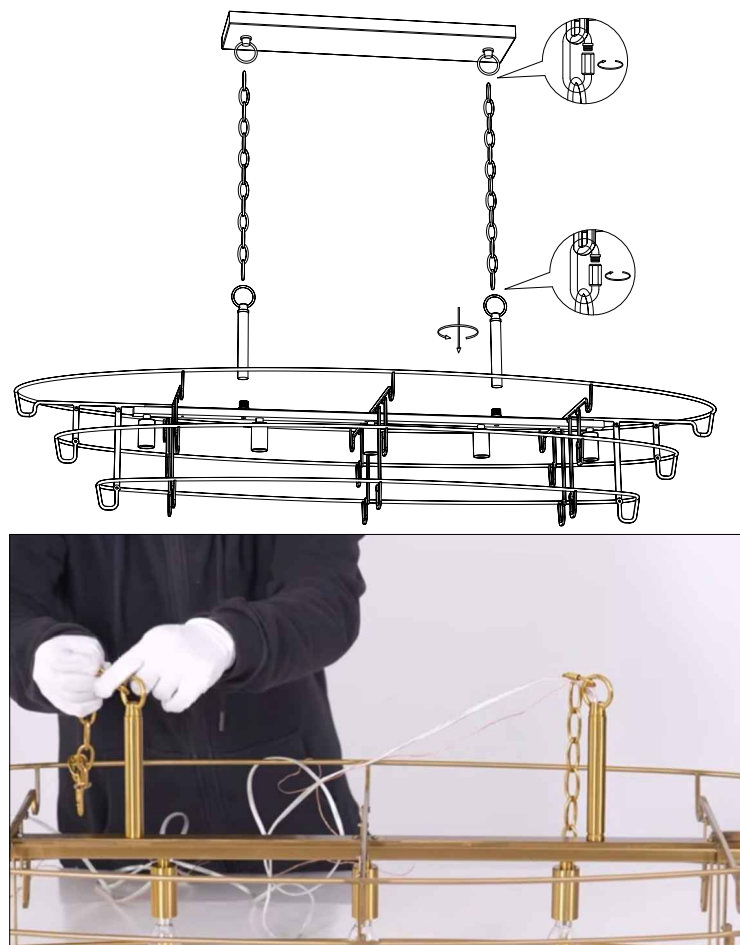

H. Middle Connector-8pcs+1 Extra

I. Boom-2pcs

J. Glass Piece-214pcs+5 Extra

K. Light Source-5pcs+2 Extra

Installation instruction

- ① Find FrameA FrameB FrameC from Lists, Use Connector G Connector H to connect the Frame.

- ② The wire is mounted on the light body through the boom (I), the two ends of the hanging chain lock connects the boom (I) and the canopy (D), and the power cord is inserted into the canopy(D) on the top of the light body.

Installation instruction

- (1), take out the wall plate and the wall with the explosion screws for linking.
- (2), the lamp body steel wire through the hole of the hanging plate fixed with iron parts.
- (3), link the main power line with the main line of the lamp body.