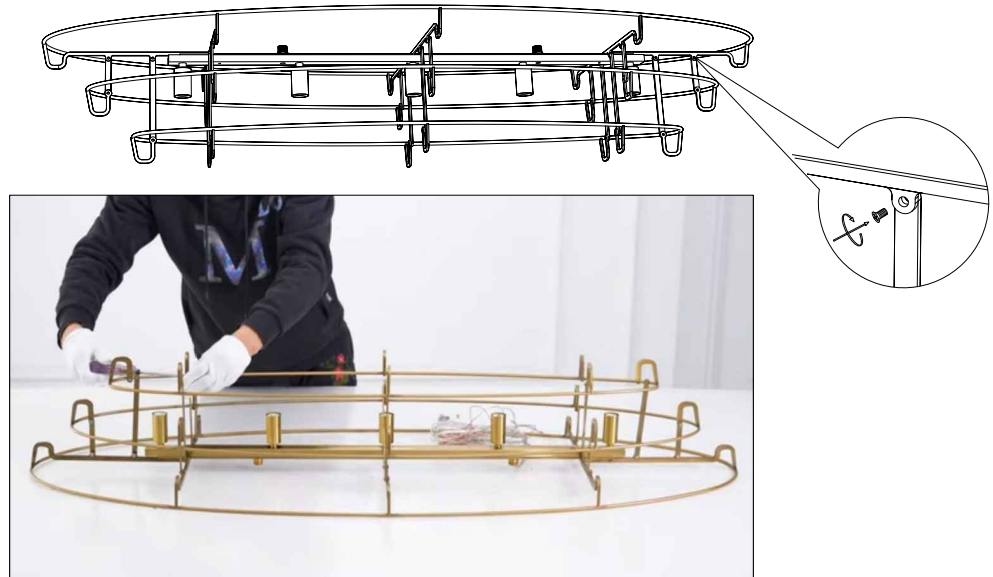

H. Middle Connector-8pcs+1 Extra

I. Boom-2pcs

J. Glass Piece-214pcs+5 Extra

K. Light Source-5pcs+2 Extra

Installation instruction

- ① Find FrameA FrameB FrameC from Lists, Use Connector G Connector H to connect the Frame.

- ② The wire is mounted on the light body through the boom (I), the two ends of the hanging chain lock connects the boom (I) and the canopy (D), and the power cord is inserted into the canopy(D) on the top of the light body.

Installation instruction

- (1), take out the wall plate and the wall with the explosion screws for linking.
- (2), the lamp body steel wire through the hole of the hanging plate fixed with iron parts.
- (3), link the main power line with the main line of the lamp body.