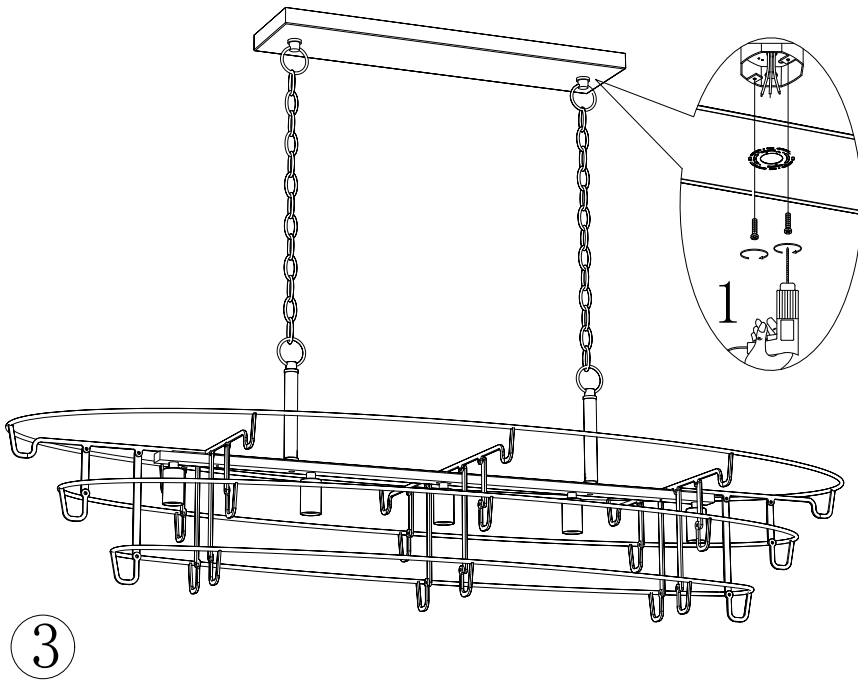

H. Middle Connector-8pcs+1 Extra

I. Boom-2pcs

J. Glass Piece-214pcs+5 Extra

K. Light Source-5pcs+2 Extra

Installation instruction

- ① Find FrameA FrameB FrameC from Lists, Use Connector G Connector H to connect the Frame.

- ② The wire is mounted on the light body through the boom (I), the two ends of the hanging chain lock connects the boom (I) and the canopy (D), and the power cord is inserted into the canopy(D) on the top of the light body.

Installation instruction

- (1), take out the wall plate and the wall with the explosion screws for linking.
- (2), the lamp body steel wire through the hole of the hanging plate fixed with iron parts.
- (3), link the main power line with the main line of the lamp body.