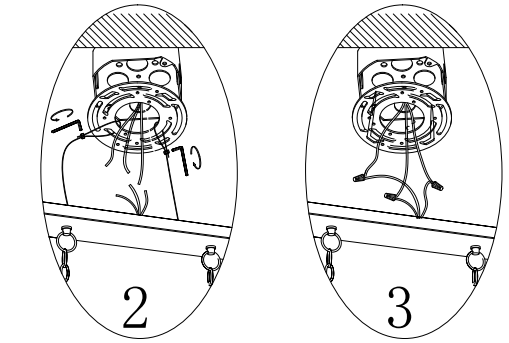

H. Middle Connector-8pcs+1 Extra

I. Boom-2pcs

J. Glass Piece-214pcs+5 Extra

K. Light Source-5pcs+2 Extra

Installation instruction

- ① Find FrameA FrameB FrameC from Lists, Use Connector G Connector H to connect the Frame.

- ② The wire is mounted on the light body through the boom (I), the two ends of the hanging chain lock connects the boom (I) and the canopy (D), and the power cord is inserted into the canopy(D) on the top of the light body.

Installation instruction

- (1), take out the wall plate and the wall with the explosion screws for linking.
- (2), the lamp body steel wire through the hole of the hanging plate fixed with iron parts.
- (3), link the main power line with the main line of the lamp body.