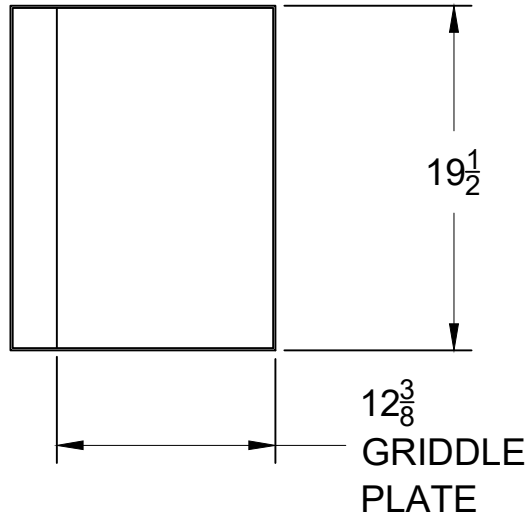

WWW.BULLBBQ.COM

SPEC SHEET
ITEM# 97020
REMOVABLE
GRIDDLE

REFERENCE
APPLICATION VIEW

TOP VIEW

SIDE VIEW

FRONT VIEW

NOTES:

1) ALL DIMENSIONS ARE IN INCH UNITS