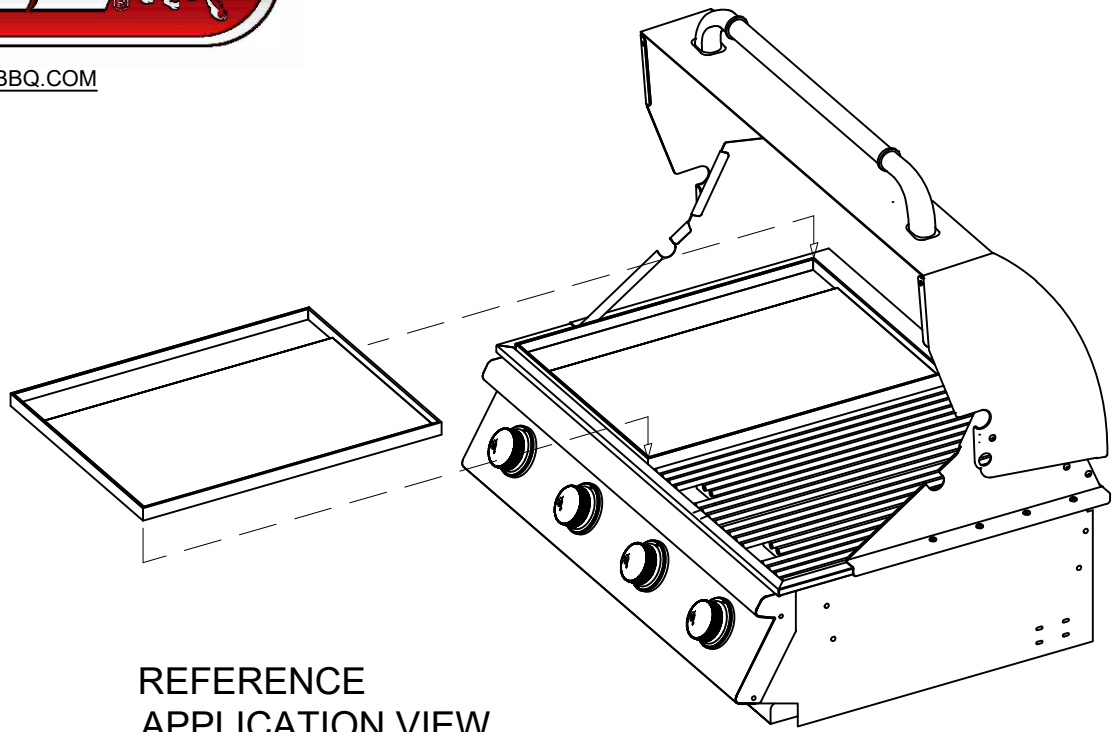

WWW.BULLBBQ.COM

SPEC SHEET
ITEM# 97020
REMOVABLE
GRIDDLE

REFERENCE
APPLICATION VIEW

TOP VIEW

SIDE VIEW

FRONT VIEW

NOTES:

1) ALL DIMENSIONS ARE IN INCH UNITS