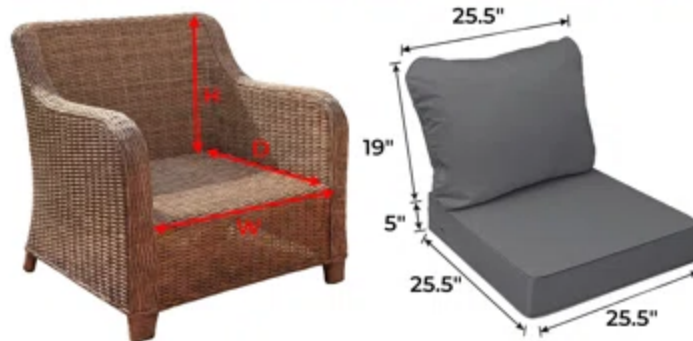

## Cushion Size Guide

Step 1: Measure the width and depth of your seat

Step 2: Compare to our chart. **Fit range:  $\pm 0.5$ "**

Furniture Seat Dimensions	Recommended Cushion Size
W (23"-24") x D (25"-26")	W 23.5" x D 25.5"
W (25"-26") x D (25"-26")	W 25.5" x D 25.5"
W (23.5"-24.5") x D (23.5"-24.5")	W 24" x D 24"