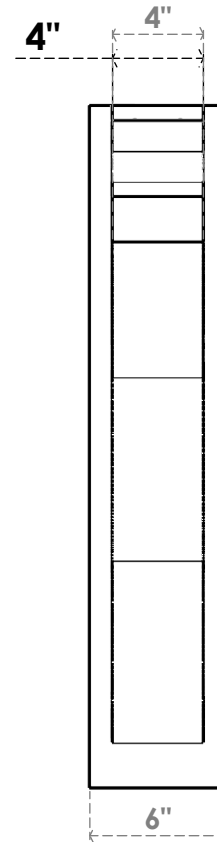

ITEM NUMBER: OUTUROC040X060X26000X30000X040X020X040FST04RCPR

4"W TOP X 6"W BACK X 26"D X 30"H X 4"T TOP X 2"T BACK TIMBERTHANE ROUGH CEDAR FUNSTON FAUX WOOD OPEN OUTLOOKER, TRADITIONAL TOP AND BLOCK BACK, 4"W CLOSED BRACE, PRIMED TAN

SIDE PROFILE

FRONT PROFILE

ISOMETRIC

EKENA MILLWORK
2300 WEST MAIN ST.
CLARKSVILLE, TX 75426
TOLL FREE: 866-607-0453
WWW.EKENAMILLWORK.COM

NOTES

1. INSTALLATION TO BE COMPLETED IN ACCORDANCE WITH MANUFACTURER'S SPECIFICATIONS.
2. DRAWING MAY NOT BE TO SCALE
3. THIS DRAWING IS INTENDED FOR DESIGN AND PLANNING PURPOSES ONLY.
4. ALL INFORMATION CONTAINED HEREIN WAS CURRENT AT THE TIME OF DEVELOPMENT BUT MUST BE REVIEWED AND APPROVED BY THE PRODUCT MANUFACTURER TO BE CONSIDERED ACCURATE.
5. TIMBERTHANE ARCHITECTURAL PRODUCTS ARE MADE FROM HIGH DENSITY URETHANE AND COME FACTORY PRIMED