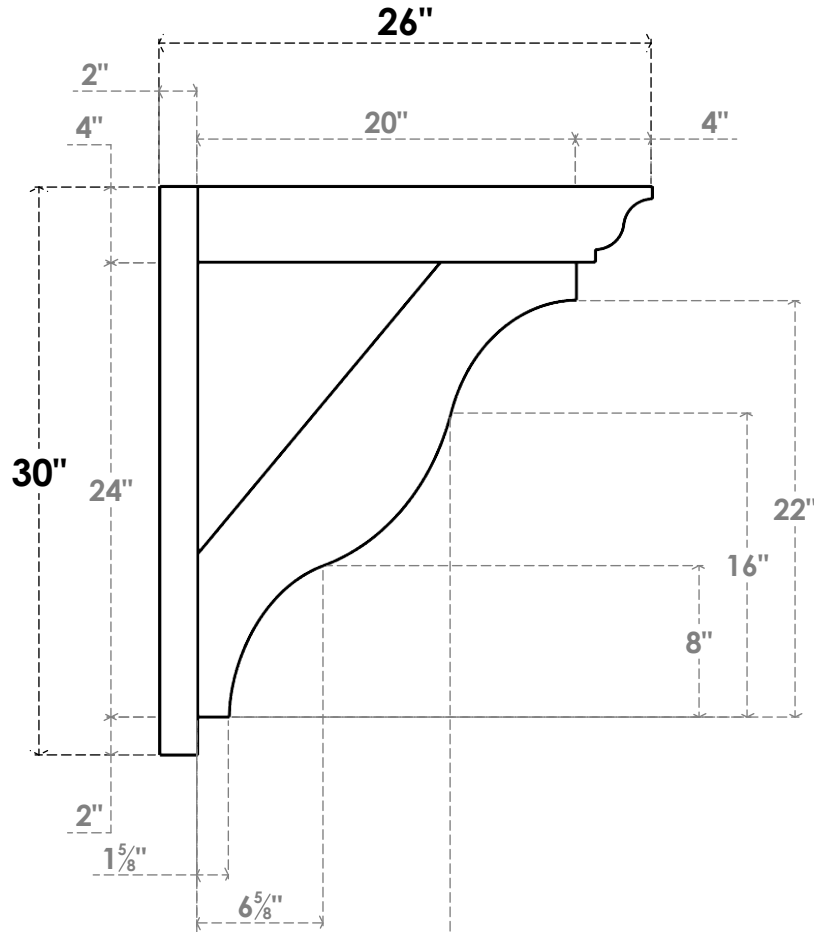

ITEM NUMBER: OUTUROC040X060X26000X30000X040X020X040FST04RCPR

4"W TOP X 6"W BACK X 26"D X 30"H X 4"T TOP X 2"T BACK TIMBERTHANE ROUGH CEDAR FUNSTON FAUX WOOD OPEN OUTLOOKER, TRADITIONAL TOP AND BLOCK BACK, 4"W CLOSED BRACE, PRIMED TAN

SIDE PROFILE

FRONT PROFILE

ISOMETRIC

EKENA MILLWORK
2300 WEST MAIN ST.
CLARKSVILLE, TX 75426
TOLL FREE: 866-607-0453
WWW.EKENAMILLWORK.COM

NOTES

1. INSTALLATION TO BE COMPLETED IN ACCORDANCE WITH MANUFACTURER'S SPECIFICATIONS.
2. DRAWING MAY NOT BE TO SCALE
3. THIS DRAWING IS INTENDED FOR DESIGN AND PLANNING PURPOSES ONLY.
4. ALL INFORMATION CONTAINED HEREIN WAS CURRENT AT THE TIME OF DEVELOPMENT BUT MUST BE REVIEWED AND APPROVED BY THE PRODUCT MANUFACTURER TO BE CONSIDERED ACCURATE.
5. TIMBERTHANE ARCHITECTURAL PRODUCTS ARE MADE FROM HIGH DENSITY URETHANE AND COME FACTORY PRIMED