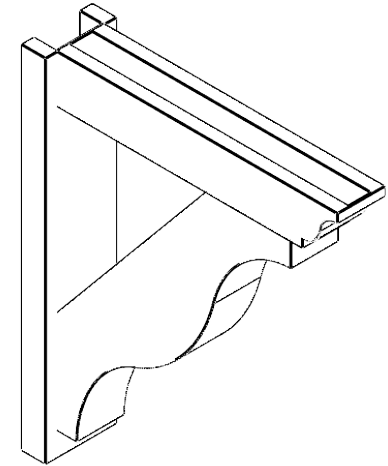

ITEM NUMBER: OUTUROC040X060X26000X30000X040X020X040FST04RCPR

4"W TOP X 6"W BACK X 26"D X 30"H X 4"T TOP X 2"T BACK TIMBERTHANE ROUGH CEDAR FUNSTON FAUX WOOD OPEN OUTLOOKER, TRADITIONAL TOP AND BLOCK BACK, 4"W CLOSED BRACE, PRIMED TAN

SIDE PROFILE

FRONT PROFILE

ISOMETRIC

EKENA MILLWORK
2300 WEST MAIN ST.
CLARKSVILLE, TX 75426
TOLL FREE: 866-607-0453
WWW.EKENAMILLWORK.COM

NOTES

1. INSTALLATION TO BE COMPLETED IN ACCORDANCE WITH MANUFACTURER'S SPECIFICATIONS.
2. DRAWING MAY NOT BE TO SCALE
3. THIS DRAWING IS INTENDED FOR DESIGN AND PLANNING PURPOSES ONLY.
4. ALL INFORMATION CONTAINED HEREIN WAS CURRENT AT THE TIME OF DEVELOPMENT BUT MUST BE REVIEWED AND APPROVED BY THE PRODUCT MANUFACTURER TO BE CONSIDERED ACCURATE.
5. TIMBERTHANE ARCHITECTURAL PRODUCTS ARE MADE FROM HIGH DENSITY URETHANE AND COME FACTORY PRIMED