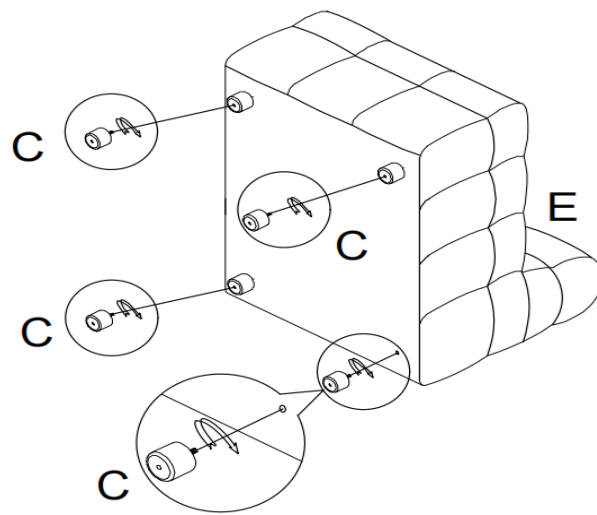

ASSEMBLY INSTRUCTIONS

STEP 9

STEP 10

STEP 11

STEP 12