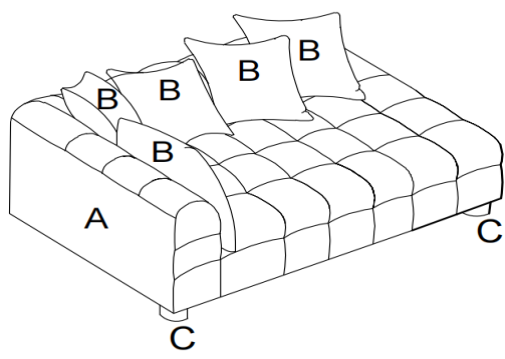

ASSEMBLY INSTRUCTIONS

STEP 1

STEP 2

STEP 3

STEP 4