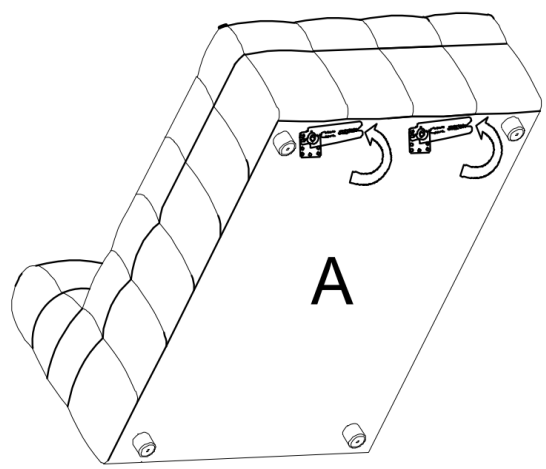

ASSEMBLY TIME

5 MINUTES

PARTS IDENTIFICATION

B1	PART NAME	FIGURE	QUANTITY
A	LAF LOVESEAT		1PC
B	PILLOW		10PCS
C	LEG		12PCS
D	RAF CHAISE		1PC
E	ARMLESS CHAIR		1PC

ASSEMBLY INSTRUCTIONS

STEP 1

STEP 2

STEP 3