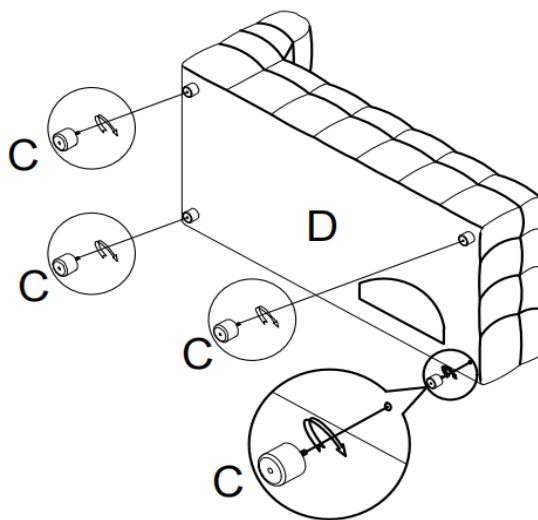

ASSEMBLY TIME

5 MINUTES

PARTS IDENTIFICATION

B1	PART NAME	FIGURE	QUANTITY
A	LAF LOVESEAT		1PC
B	PILLOW		10PCS
C	LEG		12PCS
D	RAF CHAISE		1PC
E	ARMLESS CHAIR		1PC

ASSEMBLY INSTRUCTIONS

STEP 1

STEP 2

STEP 3

STEP 4

ASSEMBLY INSTRUCTIONS

STEP 5

STEP 6

STEP 7

STEP 8

ASSEMBLY INSTRUCTIONS

STEP 9