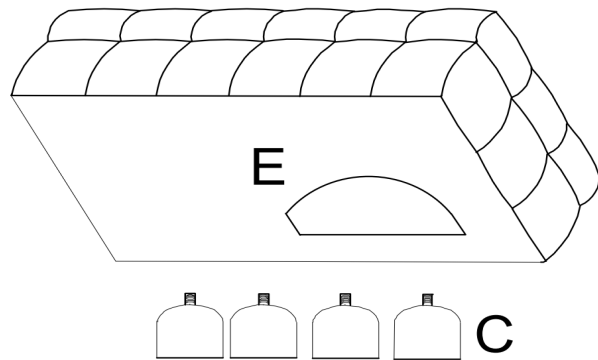

ASSEMBLY TIME

5 MINUTES

PARTS IDENTIFICATION

B1	PART NAME	FIGURE	QUANTITY
A	LAF LOVESEAT		1PC
B	PILLOW		10PCS
C	LEG		12PCS
D	RAF CHAISE		1PC
E	ARMLESS CHAIR		1PC

ASSEMBLY INSTRUCTIONS

STEP 1

STEP 2

STEP 3

STEP 4

ASSEMBLY INSTRUCTIONS

STEP 5

STEP 6

STEP 7

STEP 8

ASSEMBLY INSTRUCTIONS

STEP 9