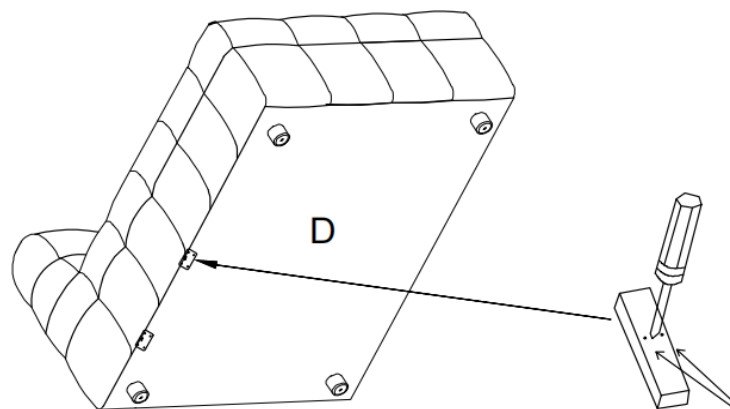

ASSEMBLY TIME

5 MINUTES

PARTS IDENTIFICATION

B1	PART NAME	FIGURE	QUANTITY
A	LAF LOVESEAT		1PC
B	PILLOW		10PCS
C	LEG		12PCS
D	RAF CHAISE		1PC
E	ARMLESS CHAIR		1PC

ASSEMBLY INSTRUCTIONS

STEP 1

STEP 2

STEP 3

STEP 4

ASSEMBLY INSTRUCTIONS

STEP 5

STEP 6

STEP 7

STEP 8

ASSEMBLY INSTRUCTIONS

STEP 9