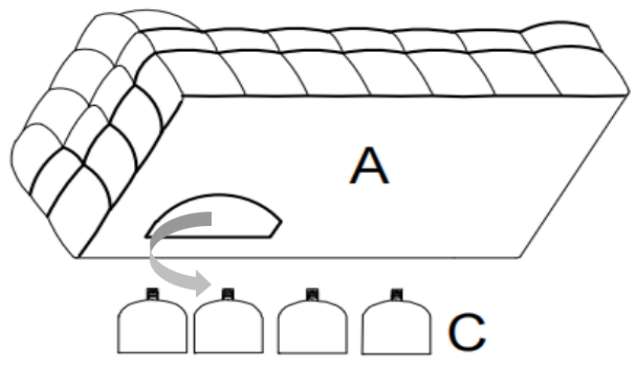

ASSEMBLY TIME

5 MINUTES

PARTS IDENTIFICATION

B1	PART NAME	FIGURE	QUANTITY
A	LAF LOVESEAT		1PC
B	PILLOW		10PCS
C	LEG		12PCS
D	RAF CHAISE		1PC
E	ARMLESS CHAIR		1PC

ASSEMBLY INSTRUCTIONS

STEP 1

STEP 2

STEP 3