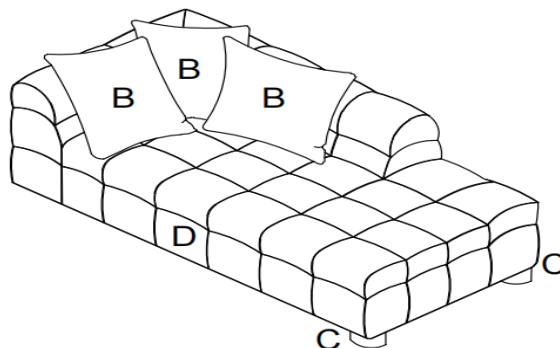

ASSEMBLY INSTRUCTIONS

Fine Furniture for every stage of life

3PC SECTIONAL

ASSEMBLY INSTRUCTIONS

ASSEMBLY TIPS:

1. Remove hardware from box and sort by size.
2. Please check to see that all hardware and parts are present prior to start of assembly.
3. Please follow attached instructions in the same sequence as numbered to assure fast & easy assembly.

ASSEMBLY TIME

5 MINUTES

PARTS IDENTIFICATION

B1	PART NAME	FIGURE	QUANTITY
A	LAF LOVESEAT		1PC
B	PILLOW		10PCS
C	LEG		12PCS
D	RAF CHAISE		1PC
E	ARMLESS CHAIR		1PC

ASSEMBLY INSTRUCTIONS

STEP 1

STEP 2

STEP 3

STEP 4

ASSEMBLY INSTRUCTIONS

STEP 5

STEP 6

STEP 7

STEP 8

ASSEMBLY INSTRUCTIONS

STEP 9