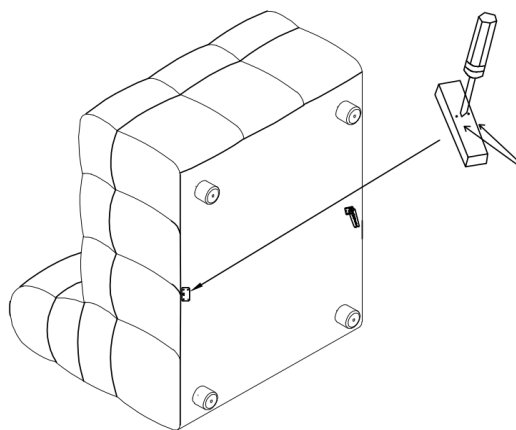

ASSEMBLY INSTRUCTIONS

STEP 9

STEP 10

STEP 11

STEP 12