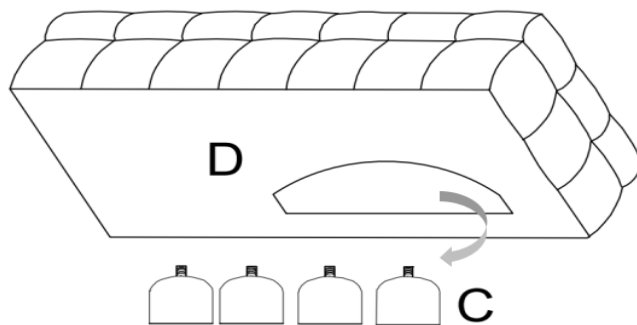

ASSEMBLY INSTRUCTIONS

STEP 5