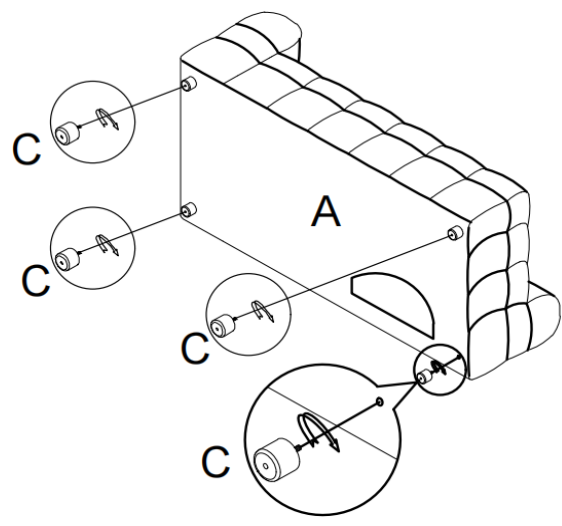

ASSEMBLY TIME

5 MINUTES

PARTS IDENTIFICATION

B1	PART NAME	FIGURE	QUANTITY
A	LAF LOVESEAT		1PC
B	PILLOW		10PCS
C	LEG		12PCS
D	RAF CHAISE		1PC
E	ARMLESS CHAIR		1PC

ASSEMBLY INSTRUCTIONS

STEP 1

STEP 2

STEP 3