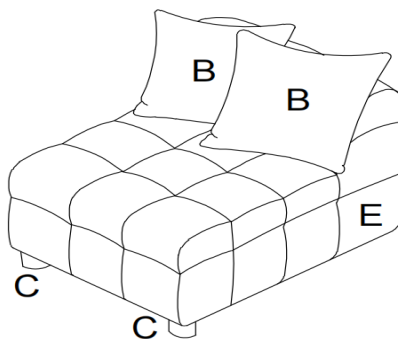

ASSEMBLY INSTRUCTIONS

STEP 9

STEP 10

STEP 11

STEP 12