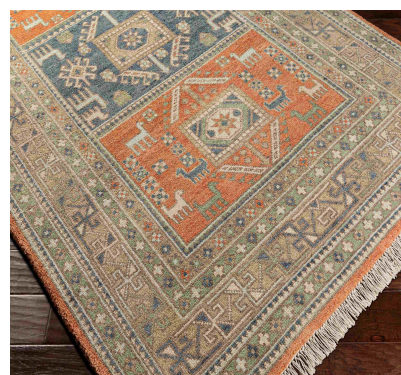

Isparta ISP-1001

CORNER DETAIL

DETAILS

100% Wool
Hand Knotted
Medium Pile
Thickness: 0.7"
Made in India

SIZES AVAILABLE

2' x 3'
6' x 9'
8' x 10'
9' x 12'
18" Sample
Custom Sizes Available