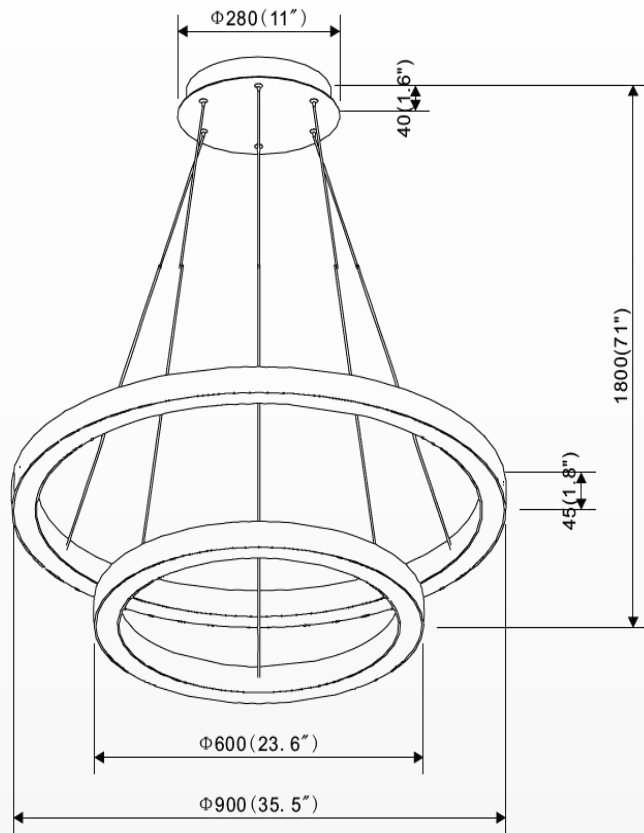

LED Chandelier Lights

SPECIFICATION

- Dimension: 35.5"×71"
- Wattage: 115W
- Voltage: 120V
- Temp: 3000K
- Lumens: 5750LM
- Dimmable: ELV , DIMMING 5%-100%
- CRI: > 80
- Material : Iron+Aluminum+Diffuser+Len
- Lifespan : 50000hs
- Warranty: 3 years
- Operation temperature : -20°C-40°C