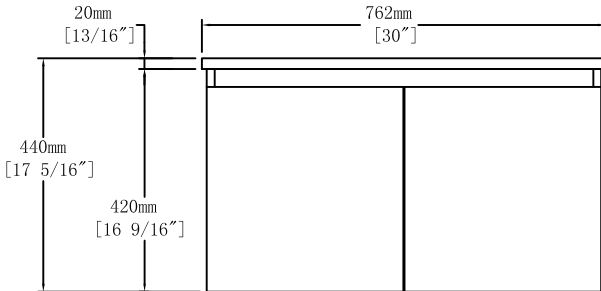

Top View

440mm [17 5/16"]

Front View

Back View