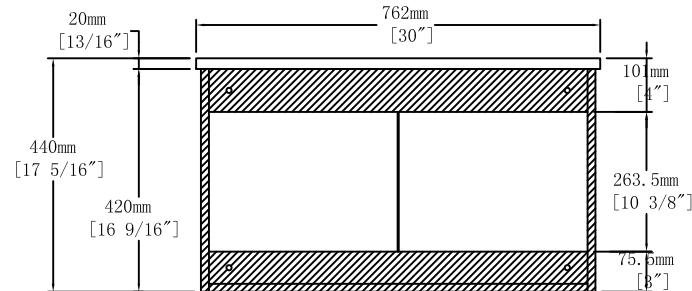

Top View

440mm [17 5/16"]

Front View

Back View