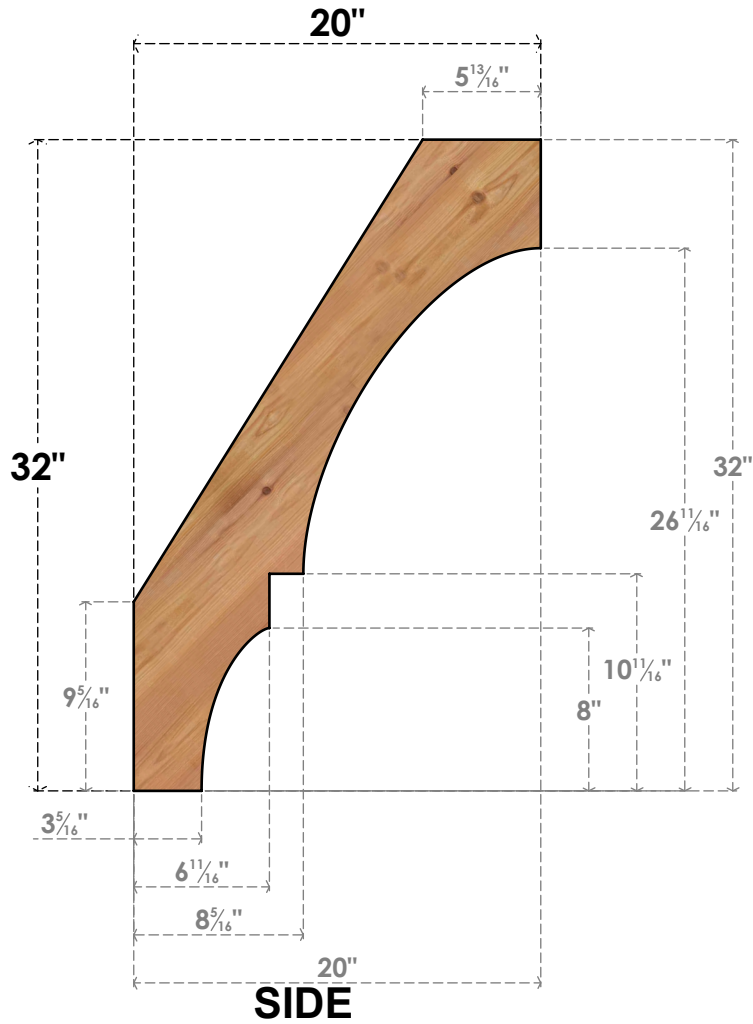

BRC06X20X32BOA00SWR

5 1/2"W X 20"D X 32"H BALBOA SMOOTH BRACE, WESTERN RED CEDAR

EKENA MILLWORK
 2300 WEST MAIN ST.
 CLARKSVILLE, TX 75426
 TOLL FREE: 866-607-0453
 WWW.EKENAMILLWORK.COM

NOTES

1. INSTALLATION TO BE COMPLETED IN ACCORDANCE WITH MANUFACTURER'S SPECIFICATIONS.
2. DRAWING MAY NOT BE TO SCALE
3. THIS DRAWING IS INTENDED FOR DESIGN AND PLANNING PURPOSES ONLY.
4. ALL INFORMATION CONTAINED HEREIN WAS CURRENT AT THE TIME OF DEVELOPMENT BUT MUST BE REVIEWED AND APPROVED BY THE PRODUCT MANUFACTURER TO BE CONSIDERED ACCURATE.
5. PRODUCTS ARE NOT KILN DRIED. THIS ITEM IS UNIQUE AND WILL CONTAIN THE NATURAL VARIATIONS THAT THE WOOD SPECIES OFFERS. THIS MAY RESULT IN VARIATIONS UP TO 1/4"