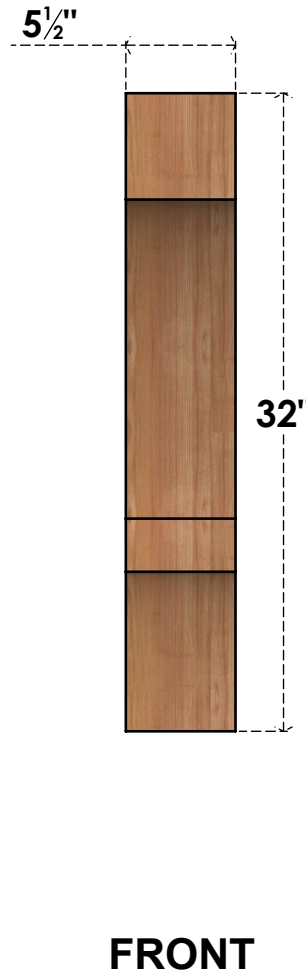

BRC06X20X32BOA00SWR

5 1/2"W X 20"D X 32"H BALBOA SMOOTH BRACE, WESTERN RED CEDAR

EKENA MILLWORK
 2300 WEST MAIN ST.
 CLARKSVILLE, TX 75426
 TOLL FREE: 866-607-0453
 WWW.EKENAMILLWORK.COM

NOTES

1. INSTALLATION TO BE COMPLETED IN ACCORDANCE WITH MANUFACTURER'S SPECIFICATIONS.
2. DRAWING MAY NOT BE TO SCALE
3. THIS DRAWING IS INTENDED FOR DESIGN AND PLANNING PURPOSES ONLY.
4. ALL INFORMATION CONTAINED HEREIN WAS CURRENT AT THE TIME OF DEVELOPMENT BUT MUST BE REVIEWED AND APPROVED BY THE PRODUCT MANUFACTURER TO BE CONSIDERED ACCURATE.
5. PRODUCTS ARE NOT KILN DRIED. THIS ITEM IS UNIQUE AND WILL CONTAIN THE NATURAL VARIATIONS THAT THE WOOD SPECIES OFFERS. THIS MAY RESULT IN VARIATIONS UP TO 1/4"