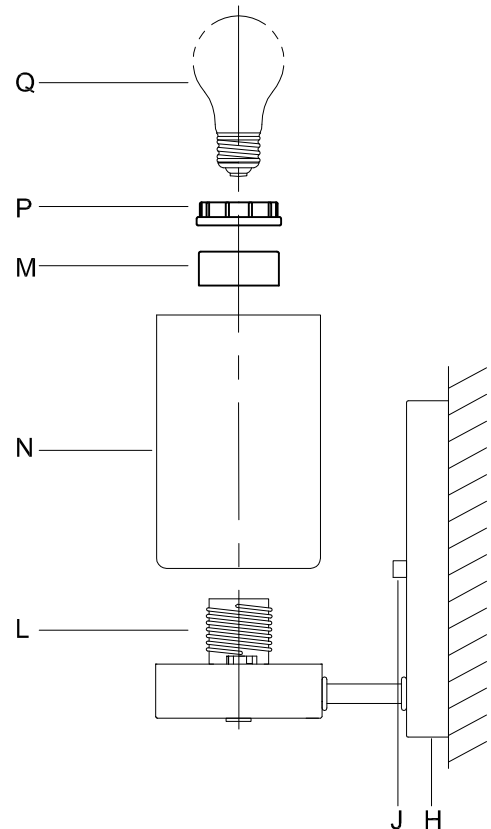

FIXTURE ASSEMBLY STEPS:

1. N,M,P → L
2. Q → L

B, C, G & Q
(NOT FURNISHED)
(NO INCLUIDA)
(NON FOURNIE)