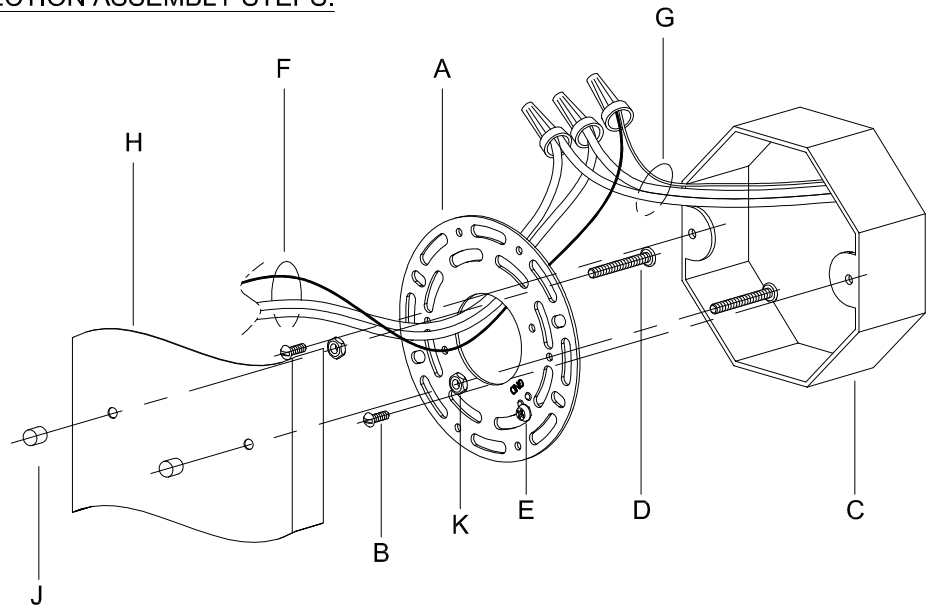

Assembly & Installation Instructions

CAUTION: Read instructions carefully and turn electricity off at main circuit breaker panel before beginning installation.

WARNING - If any Special Control Devices are used with this Fixture, Follow the Instructions Carefully to assure full compliance with N.E.C. requirements. If there are any questions, contact a Qualified Electrical Contractor.

CAUTION - All glass is fragile, use care when handling Glass component(s) and or Lamp(s).

CANOPY MOUNTING & WIRE CONNECTION ASSEMBLY STEPS:

1. D,E → A
2. K → D
3. B,A → C
4. F → G
5. H,J → D

FIXTURE ASSEMBLY STEPS: