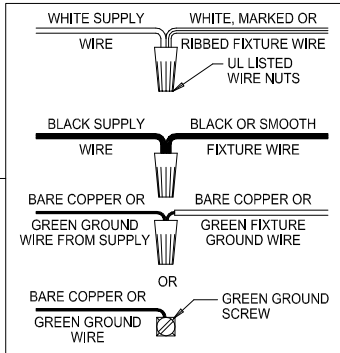

Assembly & Installation Instructions

CAUTION: Read instructions carefully and turn electricity off at main circuit breaker panel before beginning installation.

WARNING - If any Special Control Devices are used with this Fixture, Follow the Instructions Carefully to assure full compliance with N.E.C. requirements. If there are any questions, contact a Qualified Electrical Contractor.

CAUTION - All glass is fragile, use care when handling Glass component(s) and or Lamp(s).

CANOPY MOUNTING & WIRE CONNECTION ASSEMBLY STEPS:

1. D,E → A
2. K → D
3. B,A → C
4. F → G
5. H,J → D

FIXTURE ASSEMBLY STEPS: