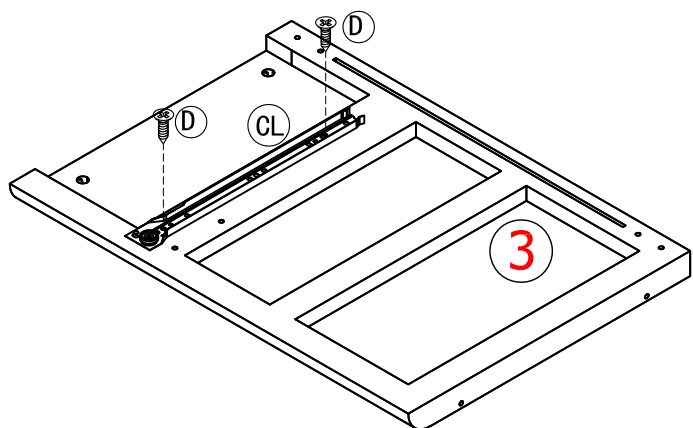

ASSEMBLY INSTRUCTION

STEP 1