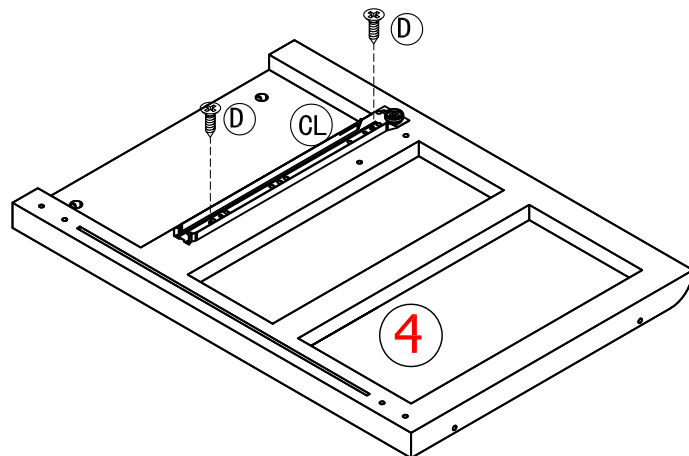

ASSEMBLY INSTRUCTION

STEP 1