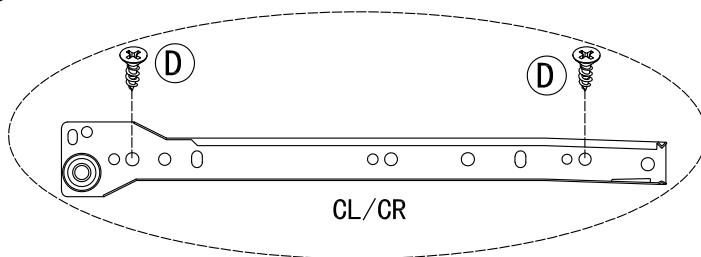

ASSEMBLY INSTRUCTION

STEP 1