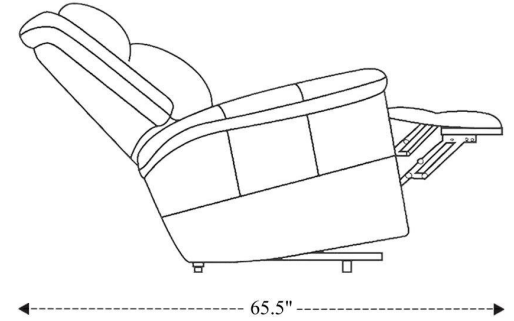

Sofa with Heat, Massage & Speaker P3

Overall Dimensions	89.5" x 39" x 41"
Overall Width	89.5"
Overall Depth	39"
Overall Height	41"
Overall Weight	259.6 lbs.
Fully Reclined	65.5"
Distance from Wall	25.5"
Back of Seat to end of Chaise	41"
Leg Height (Distance from Foot Rest to Floor in Full Recline)	29.5"
Head Height (Distance from Headrest to Floor in Full Recline)	30.5"

Seat Width	24"
Seat Depth	21"
Seat Height	21"
Arm Width	10"
Arm Depth	26.5"
Arm Height	25.5"
Back Width	24"
Back Height	25"
Headrest Extended from Back	9"