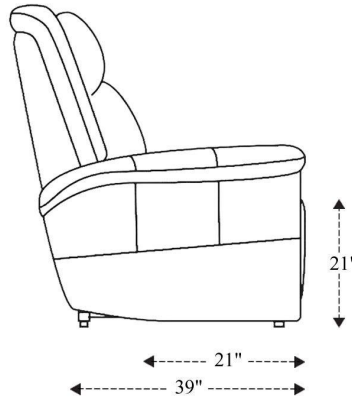

Sofa with Heat, Massage & Speaker P3

Overall Dimensions	89.5" x 39" x 41"
Overall Width	89.5"
Overall Depth	39"
Overall Height	41"
Overall Weight	259.6 lbs.
Fully Reclined	65.5"
Distance from Wall	25.5"
Back of Seat to end of Chaise	41"
Leg Height (Distance from Foot Rest to Floor in Full Recline)	29.5"
Head Height (Distance from Headrest to Floor in Full Recline)	30.5"

Seat Width	24"
Seat Depth	21"
Seat Height	21"
Arm Width	10"
Arm Depth	26.5"
Arm Height	25.5"
Back Width	24"
Back Height	25"
Headrest Extended from Back	9"