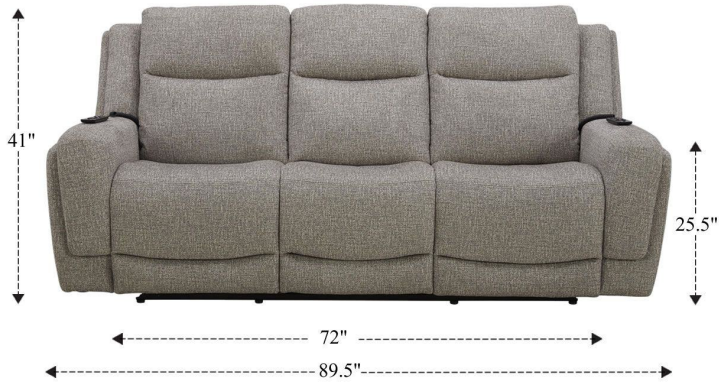

Sofa with Heat, Massage & Speaker P3

Overall Dimensions	89.5" x 39" x 41"
Overall Width	89.5"
Overall Depth	39"
Overall Height	41"
Overall Weight	259.6 lbs.
Fully Reclined	65.5"
Distance from Wall	25.5"
Back of Seat to end of Chaise	41"
Leg Height (Distance from Foot Rest to Floor in Full Recline)	29.5"
Head Height (Distance from Headrest to Floor in Full Recline)	30.5"

Seat Width	24"
Seat Depth	21"
Seat Height	21"
Arm Width	10"
Arm Depth	26.5"
Arm Height	25.5"
Back Width	24"
Back Height	25"
Headrest Extended from Back	9"