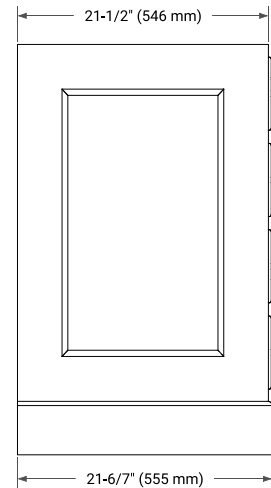

42" RIGHT OFFSET CABINET

BASE CABINET DIMENSIONS

42" W x 21.5" D x 34.5" H

FEATURES

- Solid wood frame & plywood panels
- Dovetail drawers and joints
- Soft closing doors & drawers

HARDWARE FINISHES*

Brushed Nickel   Satin Brass   Matte Black   Polished Chrome

*Hardware comes preinstalled with the illustrated option. Other finishes are available on our online store if you prefer a different one.

AVAILABLE COLORS

White   Grey   Midnight Blue

FRONT VIEW

SIDE VIEW

PLAN VIEW