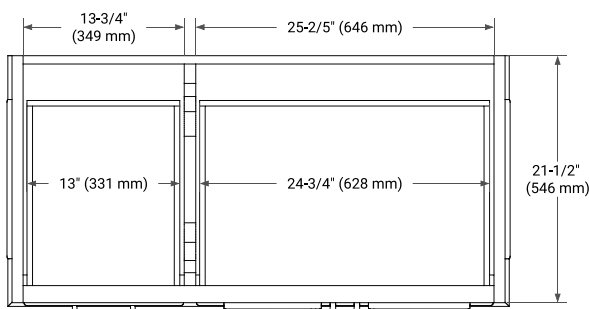

42" RIGHT OFFSET CABINET

BASE CABINET DIMENSIONS

42" W x 21.5" D x 34.5" H

FEATURES

- Solid wood frame & plywood panels
- Dovetail drawers and joints
- Soft closing doors & drawers

HARDWARE FINISHES*

Brushed Nickel Satin Brass Matte Black Polished Chrome

43" RIGHT OVAL SINK COUNTERTOP WITH 0.75 IN. THICKNESS

OVERALL DIMENSIONS

43" W x 22" D x 0.75" H

COUNTERTOP OPTIONS

Carrara Marble

FEATURES

- Solid countertop with mitered edges & seams
- Undermount white oval sink
- Pre-drilled for 8" widespread faucet

INCLUDED

- Countertop
- Matching Backsplash
- Oval Sink

COUNTERTOP PLAN VIEW

EDGE SIDE VIEW

THREE DIMENSIONAL COUNTERTOP VIEW