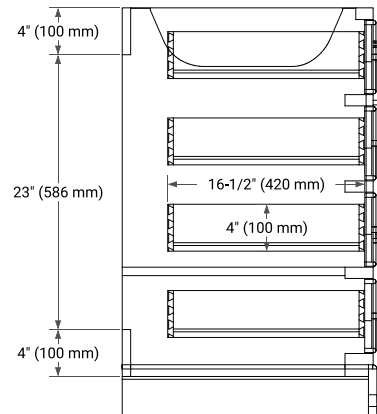

42" RIGHT OFFSET CABINET

BASE CABINET DIMENSIONS

42" W x 21.5" D x 34.5" H

FEATURES

- Solid wood frame & plywood panels
- Dovetail drawers and joints
- Soft closing doors & drawers

HARDWARE FINISHES*

Brushed Nickel Satin Brass Matte Black Polished Chrome

43" RIGHT OVAL SINK COUNTERTOP WITH 0.75 IN. THICKNESS

OVERALL DIMENSIONS

43" W x 22" D x 0.75" H

COUNTERTOP OPTIONS

Carrara Marble

FEATURES

- Solid countertop with mitered edges & seams
- Undermount white oval sink
- Pre-drilled for 8" widespread faucet

INCLUDED

- Countertop
- Matching Backsplash
- Oval Sink

COUNTERTOP PLAN VIEW

EDGE SIDE VIEW

THREE DIMENSIONAL COUNTERTOP VIEW