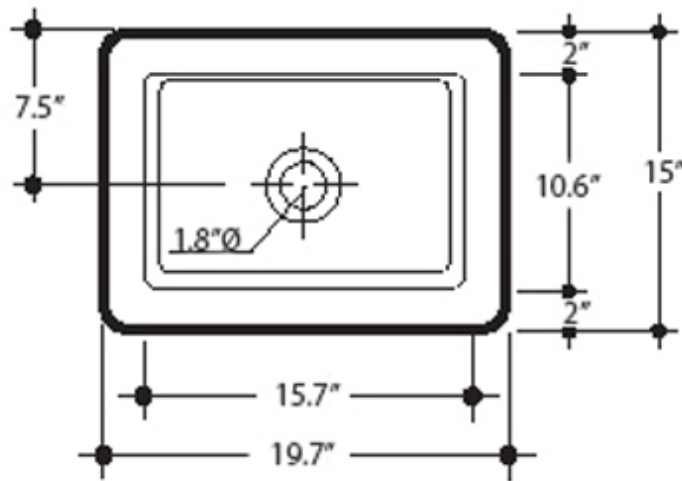

### SKU# | Options:

- Ego 3248 | Ceramic White

\* WS Bath Collections reserves the right to revise dimensions or information on this sheet without notice

<b>Collection  </b> Ego	<b>Model  </b> Ego 3248	Dimensions Metric <i>1 inch = 2.54 cm</i> <i>1 inch = 25.4 mm</i>	 1051 Lea Drive - Collegeville, PA 19426 Tel. 215 513 9400 - Fax 610 831 0215 <a href="http://www.ws bathcollections.com">www.ws bathcollections.com</a> - <a href="mailto:info@ws bathcollections.com">info@ws bathcollections.com</a>
----------------------------	----------------------------	---	---

Collection  
Ego

Model |  
Ego 3248

Dimensions Metric  
1 inch = 2.54 cm  
1 inch = 25.4 mm

**WS**<sup>®</sup>  
BATH  
COLLECTIONS

1051 Lea Drive - Collegeville, PA 19426  
Tel. 215 513 9400 - Fax 610 831 0215  
[www.ws bathcollections.com](http://www.ws bathcollections.com) - [info@ws bathcollections.com](mailto:info@ws bathcollections.com)