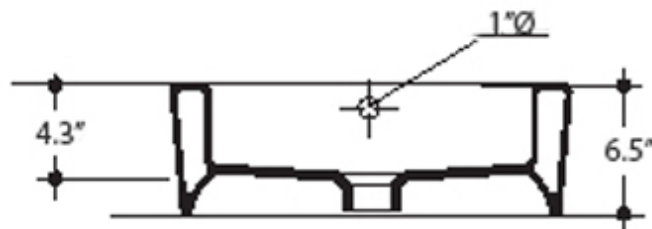

### SKU# | Options:

- Ego 3248 | Ceramic White

\* WS Bath Collections reserves the right to revise dimensions or information on this sheet without notice

<b>Collection  </b> Ego	<b>Model  </b> Ego 3248	Dimensions Metric <i>1 inch = 2.54 cm</i> <i>1 inch = 25.4 mm</i>	 1051 Lea Drive - Collegeville, PA 19426 Tel. 215 513 9400 - Fax 610 831 0215 <a href="http://www.ws bathcollections.com">www.ws bathcollections.com</a> - <a href="mailto:info@ws bathcollections.com">info@ws bathcollections.com</a>
----------------------------	----------------------------	---	---

Collection  
Ego

Model |  
Ego 3248

Dimensions Metric  
1 inch = 2.54 cm  
1 inch = 25.4 mm

**WS**<sup>®</sup>  
BATH  
COLLECTIONS

1051 Lea Drive - Collegeville, PA 19426  
Tel. 215 513 9400 - Fax 610 831 0215  
[www.ws bathcollections.com](http://www.ws bathcollections.com) - [info@ws bathcollections.com](mailto:info@ws bathcollections.com)