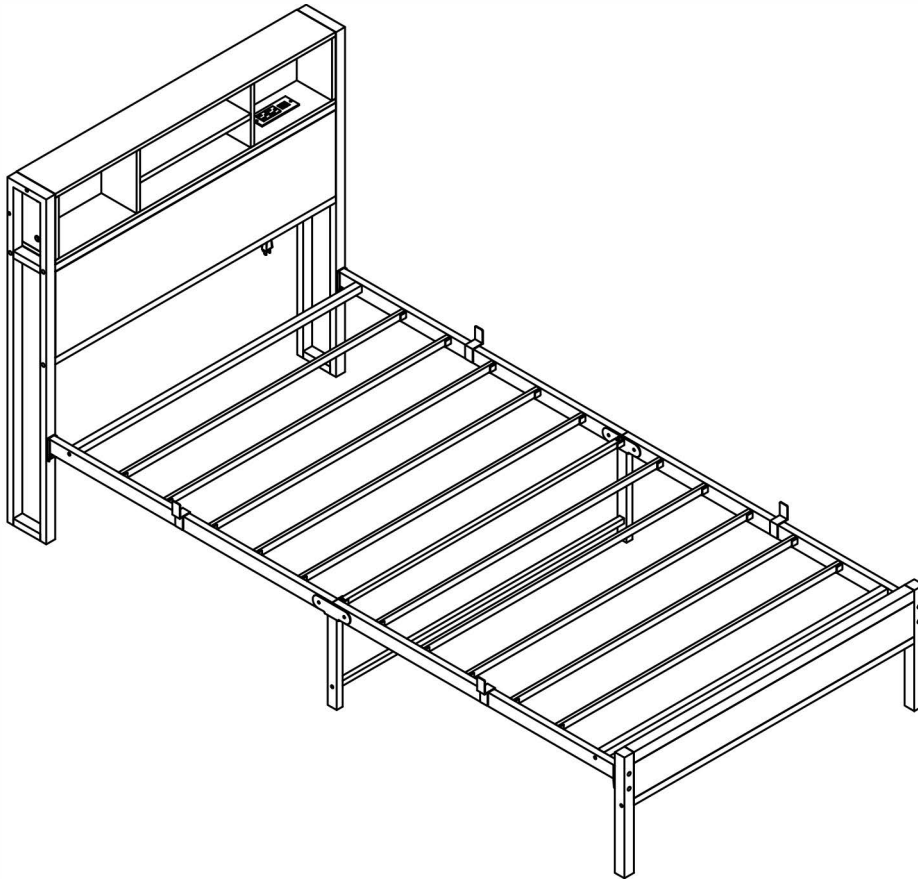

ASSEMBLY INSTRUCTION

WARRANTY:

We stand behind our products & service with confidence! If parts damaged or missing please feel free to contact us for a FREE REPLACEMENT.

We warranty this product to be free from defects in materials. This warranty covers one year from the date of original purchase.

NOTES:

- The item is only intended to be used indoors. The product must be assembled and used in accordance with the provisions of the manual.
- It is recommended that assembly is undertaken by about 2 adults. Please read assembly instructions before assembly and strictly adhere to each step outlined. Estimated assembly time is 30 minutes.

WARNING:

- **WARNING FOR YOUNG CHILDREN** - This product contains small components, please ensure that they are kept away from small children while assembling.

If you have any questions, pls contact us via "Contact Seller" in your order profile.