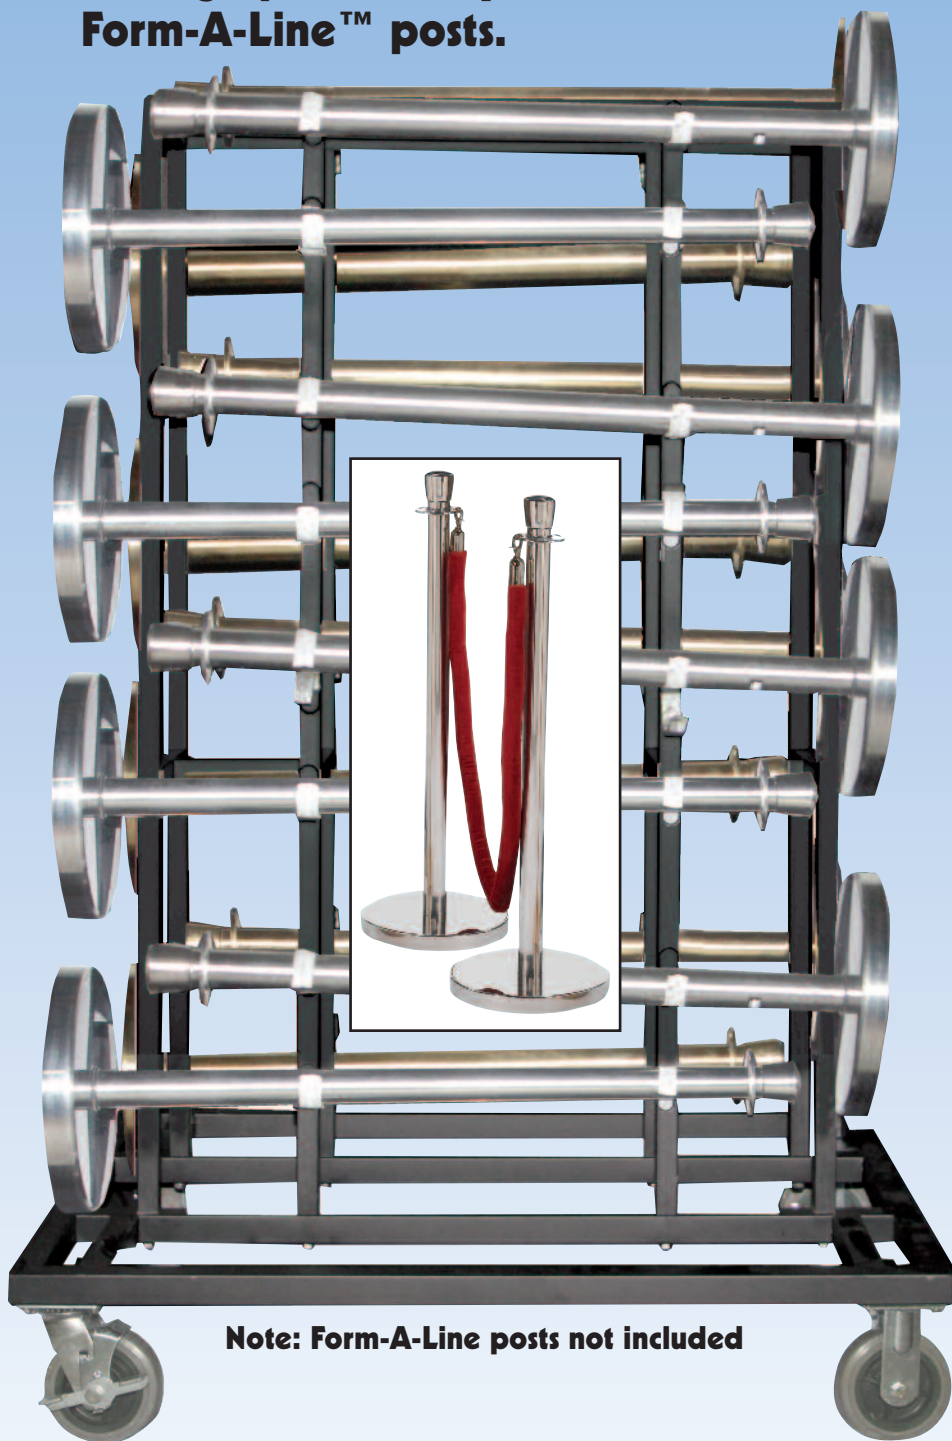

NEW! Form-A-Line Transport™

The Form-A-Line Transport is a convenient solution for easily transporting and efficiently storing up to 16 fully assembled Form-A-Line™ posts.

Note: Form-A-Line posts not included

Features

- Sturdy welded steel construction
- Durable powder coated finish
- Smooth riding rubber casters including two locking wheels (see diagram A)
- Ships KD and assembles easily (see diagram B)
- Convenient storage area for stanchion ropes (see diagram C)

Dimensions

- 47 1/2" x 33 1/2" x 67 1/2" (fully assembled)
- Fits through 36" clear opening

Weight

- 84lbs

Description

Form-A-Line Transport Model FAT16 List Price \$1495.00

Diagram A

Diagram B