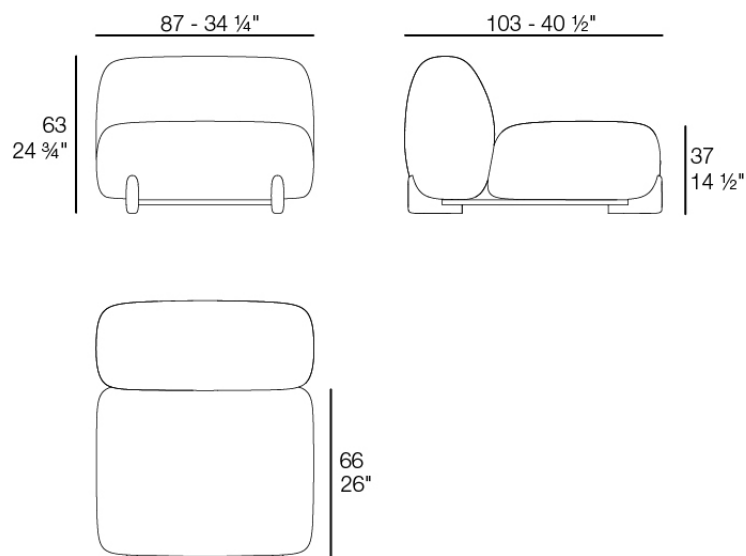

Weight: 18.8 Kg

MILOS Sofá Módulo Central S
MILOS Sectional Sofa Armless S
Ref. 70007

Combinations

1 x 70002 Sofá Brazo Derecho XL - Sectional Sofa Right XL
 1 x 70007 Sofá Módulo Central S - Sectional Sofa Armless S
 1 x 70017 Mesa Centro 100 x 45 - Low Table 39 1/4 x 17 3/4"
 1 x 70019 Mesa Centro 80 x 80 - Low Table 31 1/2 x 31 1/2"