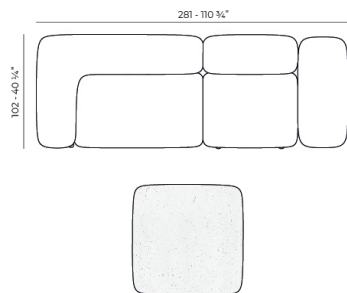

Combinations