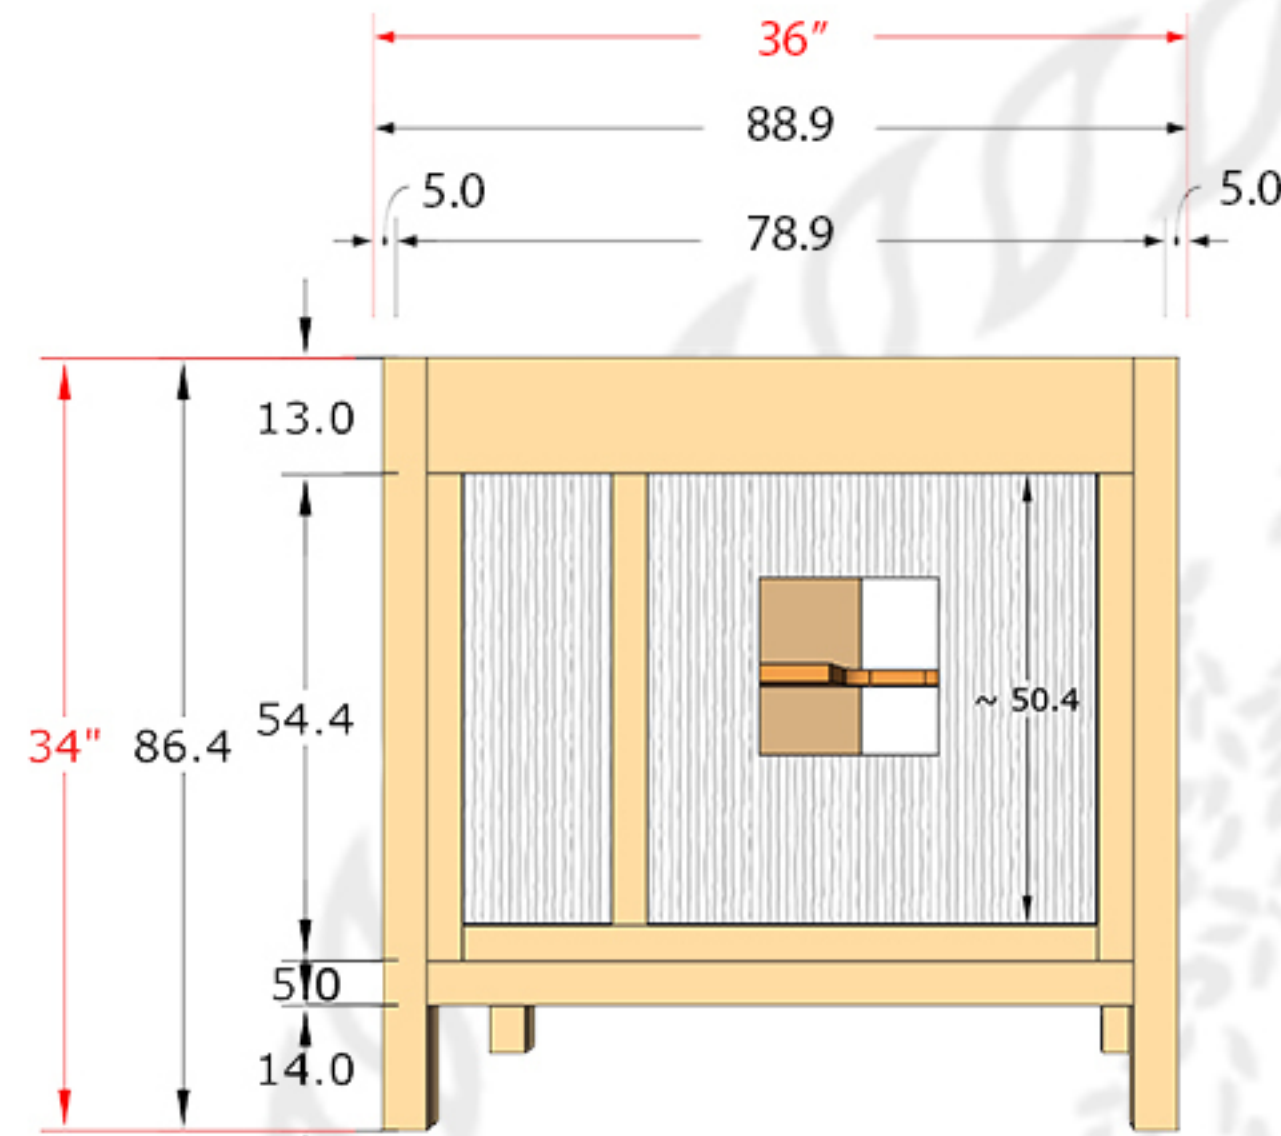

## ELIZABETH 36 IN RIGHT OFFSET SINK BATHROOM VANITY

### Countertop