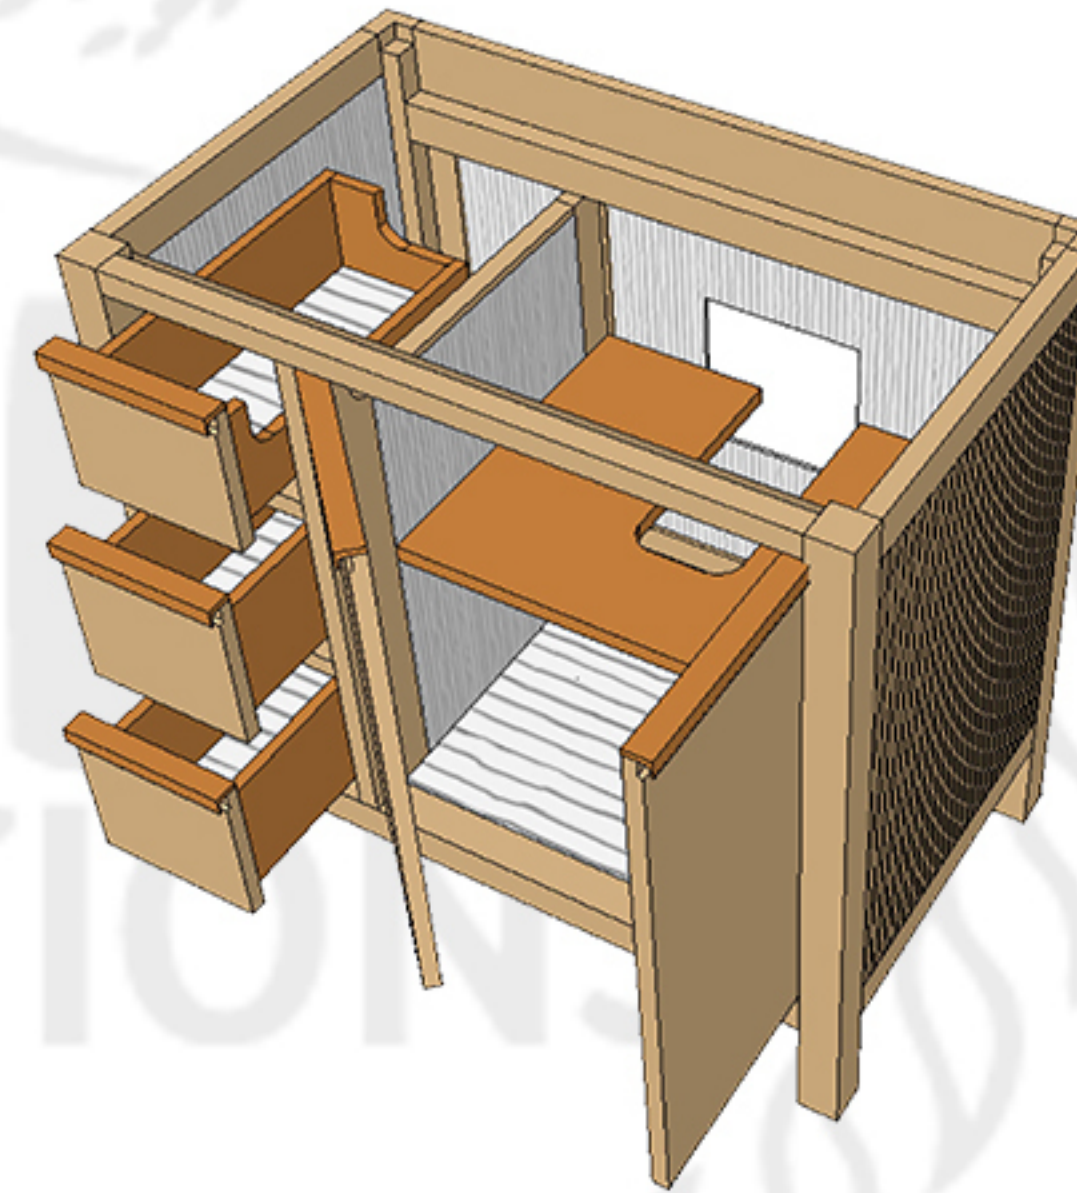

## ELIZABETH 36 IN RIGHT OFFSET SINK BATHROOM VANITY

### Countertop