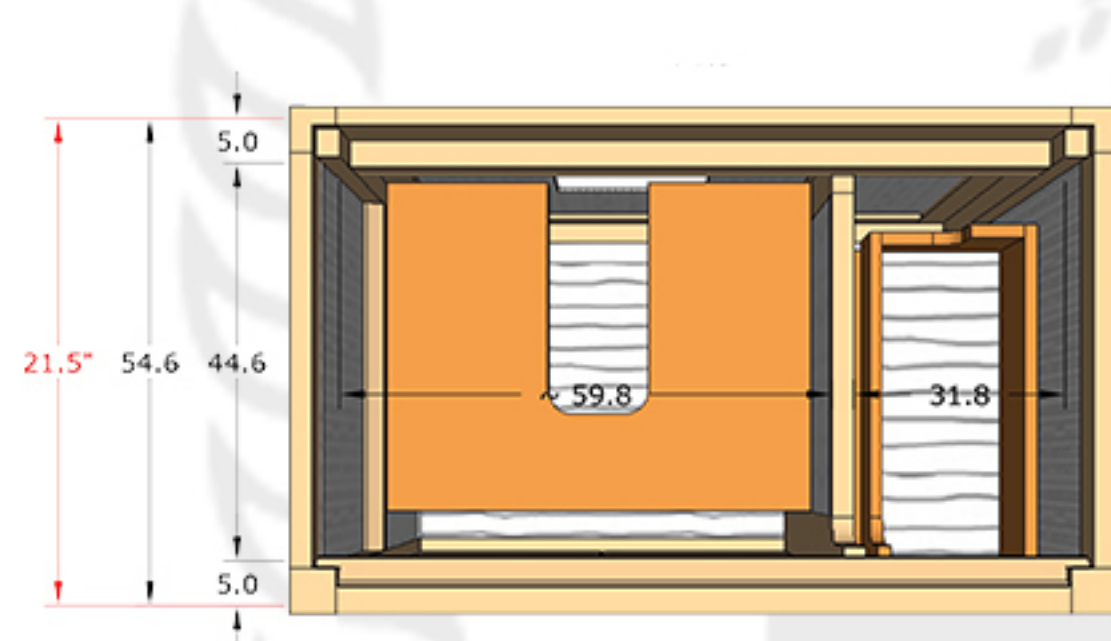

## ELIZABETH 36 IN RIGHT OFFSET SINK BATHROOM VANITY

### Countertop