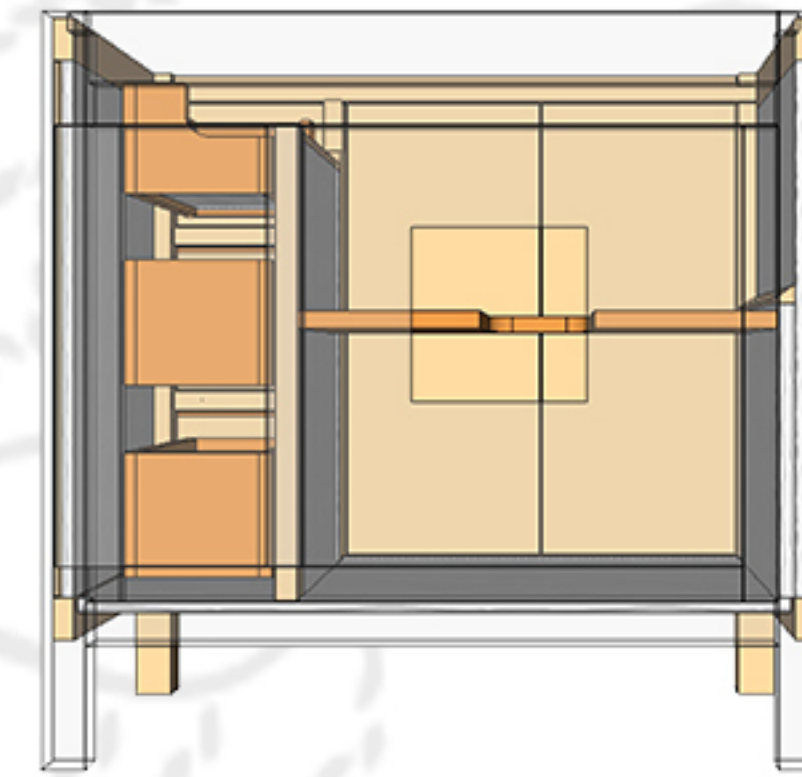

## ELIZABETH 36 IN RIGHT OFFSET SINK BATHROOM VANITY

### Countertop