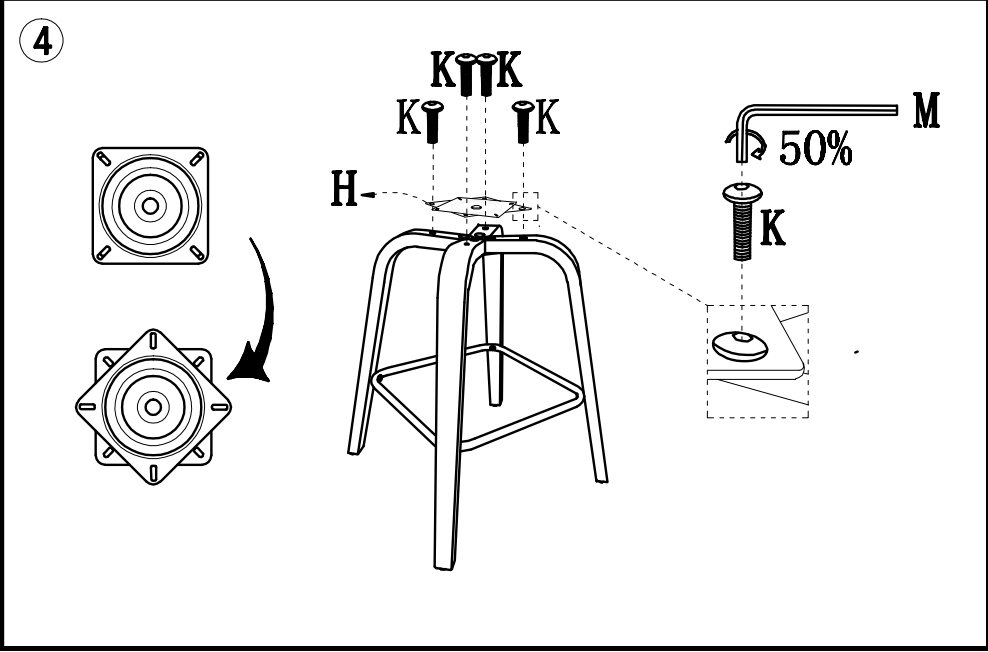

ASSEMBLY INSTRUCTIONS

Need help?

If you find any parts missing or damaged, please contact helpamz01@gmail.com. We will respond within 12 hours.

Parts List

Label	Picture	Description	Qty
A		Chair Back	1
B		Chair Seat	1
C		Back Metal Frame	1
D		Back Metal Frame	1
E		Wood Leg	4
F		Leg Connector	1
G		Footrest	1
H		Swivel Base	1

Hardware

Label	Picture	Description	Qty
I	M6*45MM	Screws	4
J	M6*30MM	Screws	2
K	M6*25MM	Screws	16
L	M6*16MM	Screws	2
M	M6	Allen Key	1

ASSEMBLY INSTRUCTIONS

ASSEMBLY INSTRUCTIONS

5

⚠ Ensure all fittings are fully tightened before use.