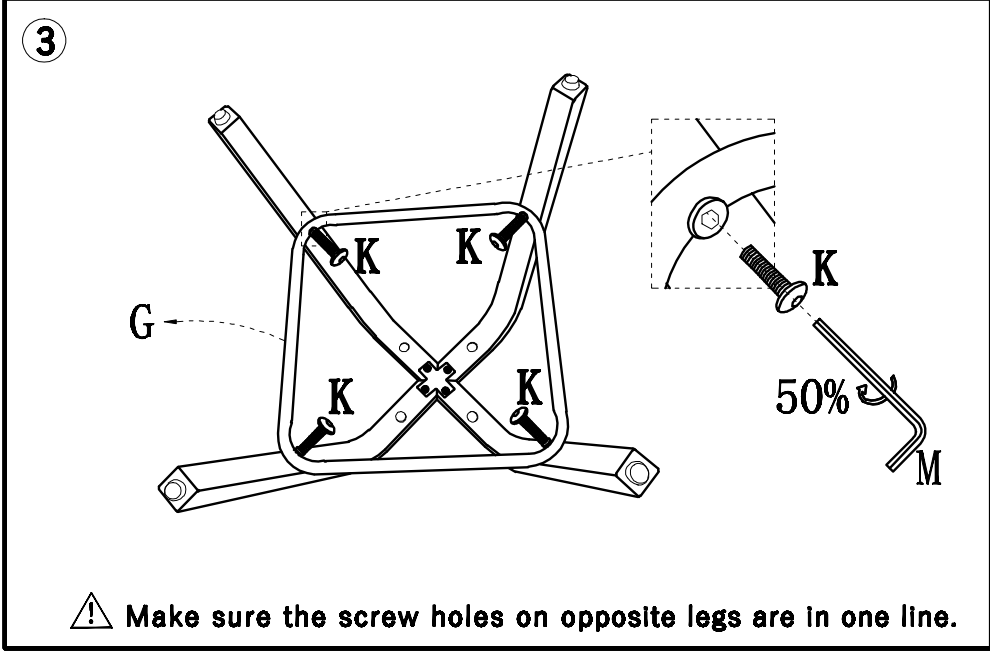

ASSEMBLY INSTRUCTIONS

Need help?

If you find any parts missing or damaged, please contact helpamz01@gmail.com. We will respond within 12 hours.

Parts List

Label	Picture	Description	Qty
A		Chair Back	1
B		Chair Seat	1
C		Back Metal Frame	1
D		Back Metal Frame	1
E		Wood Leg	4
F		Leg Connector	1
G		Footrest	1
H		Swivel Base	1

Hardware

Label	Picture	Description	Qty
I	M6*45MM	Screws	4
J	M6*30MM	Screws	2
K	M6*25MM	Screws	16
L	M6*16MM	Screws	2
M	M6	Allen Key	1

ASSEMBLY INSTRUCTIONS

ASSEMBLY INSTRUCTIONS

5

⚠ Ensure all fittings are fully tightened before use.