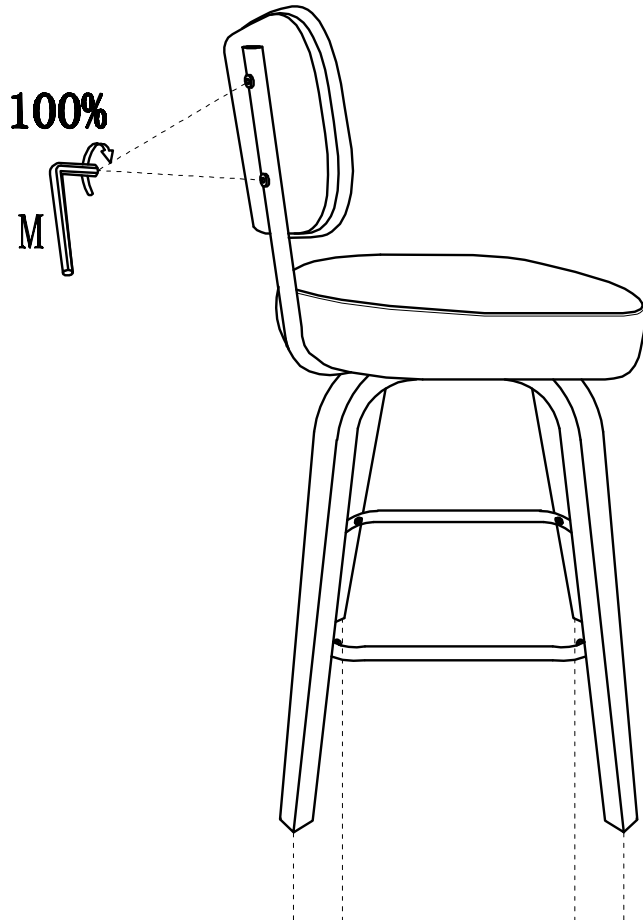

ASSEMBLY INSTRUCTIONS

Need help?

If you find any parts missing or damaged, please contact helpamz01@gmail.com. We will respond within 12 hours.

Parts List

Label	Picture	Description	Qty
A		Chair Back	1
B		Chair Seat	1
C		Back Metal Frame	1
D		Back Metal Frame	1
E		Wood Leg	4
F		Leg Connector	1
G		Footrest	1
H		Swivel Base	1

6

7

8

ASSEMBLY INSTRUCTIONS

9

To ensure the unit is level on the floor,
please use the adjustable leveller.