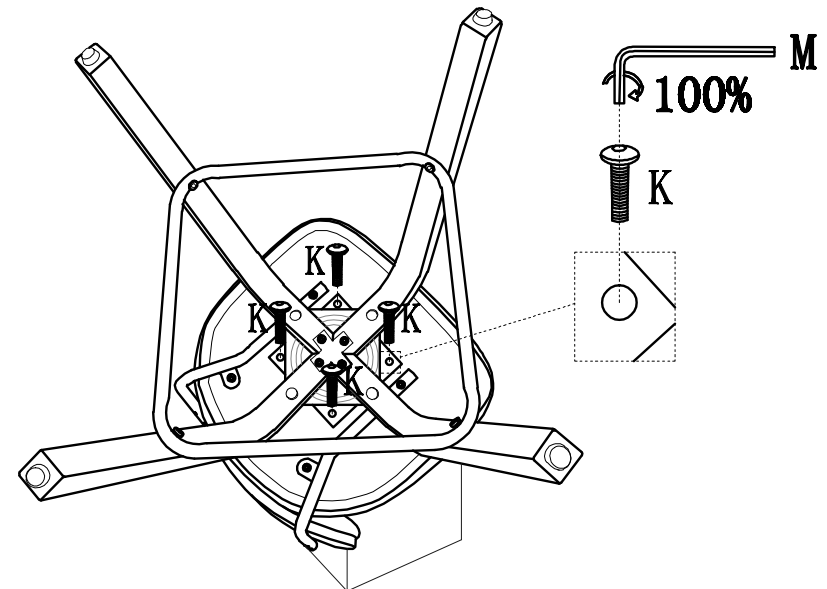

ASSEMBLY INSTRUCTIONS

5

⚠ Ensure all fittings are fully tightened before use.

6

7

8