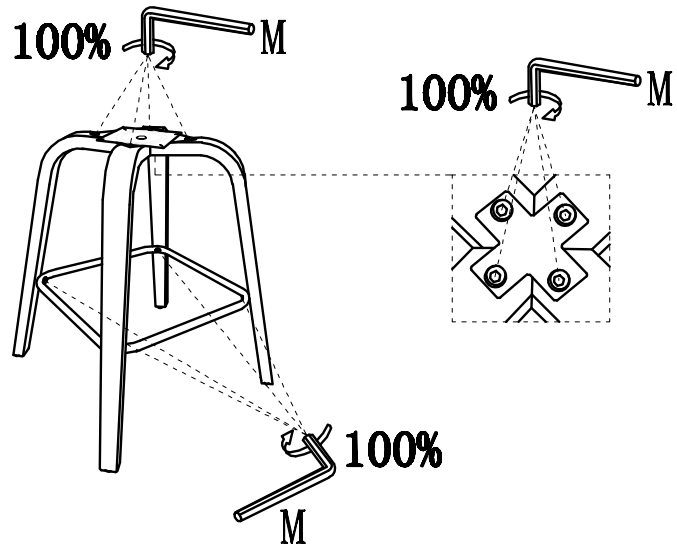

ASSEMBLY INSTRUCTIONS

Need help?

If you find any parts missing or damaged, please contact helpamz01@gmail.com. We will respond within 12 hours.

Parts List

Label	Picture	Description	Qty
A		Chair Back	1
B		Chair Seat	1
C		Back Metal Frame	1
D		Back Metal Frame	1
E		Wood Leg	4
F		Leg Connector	1
G		Footrest	1
H		Swivel Base	1

Hardware

Label	Picture	Description	Qty
I	M6*45MM	Screws	4
J	M6*30MM	Screws	2
K	M6*25MM	Screws	16
L	M6*16MM	Screws	2
M	M6	Allen Key	1

ASSEMBLY INSTRUCTIONS

ASSEMBLY INSTRUCTIONS

5

⚠ Ensure all fittings are fully tightened before use.