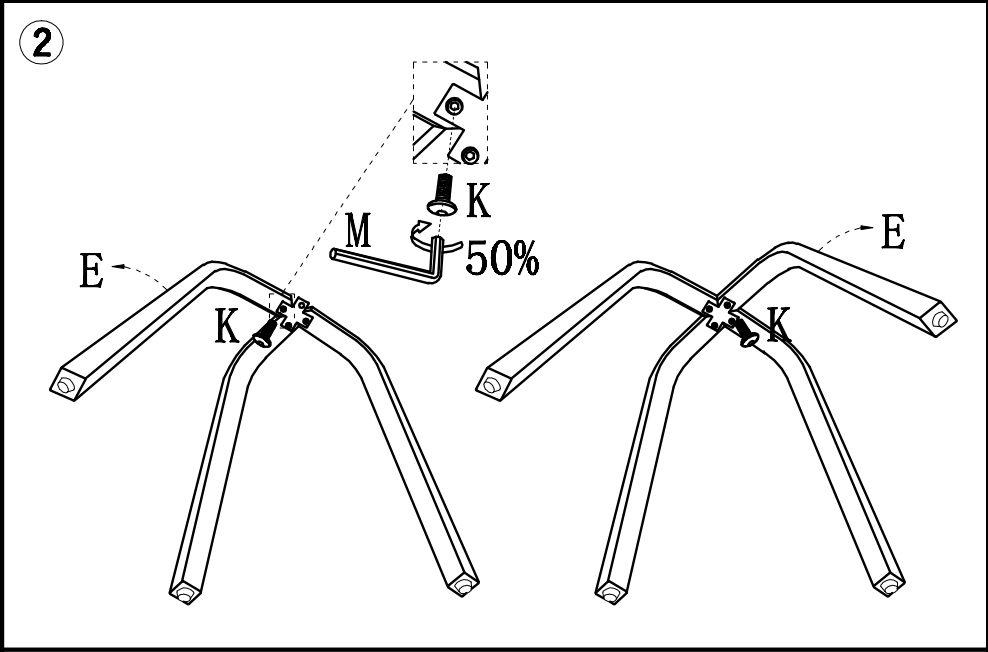

ASSEMBLY INSTRUCTIONS

Need help?

If you find any parts missing or damaged, please contact helpamz01@gmail.com. We will respond within 12 hours.

Parts List

Label	Picture	Description	Qty
A		Chair Back	1
B		Chair Seat	1
C		Back Metal Frame	1
D		Back Metal Frame	1
E		Wood Leg	4
F		Leg Connector	1
G		Footrest	1
H		Swivel Base	1

Hardware

Label	Picture	Description	Qty
I	M6*45MM	Screws	4
J	M6*30MM	Screws	2
K	M6*25MM	Screws	16
L	M6*16MM	Screws	2
M	M6	Allen Key	1

ASSEMBLY INSTRUCTIONS

ASSEMBLY INSTRUCTIONS

5

⚠ Ensure all fittings are fully tightened before use.