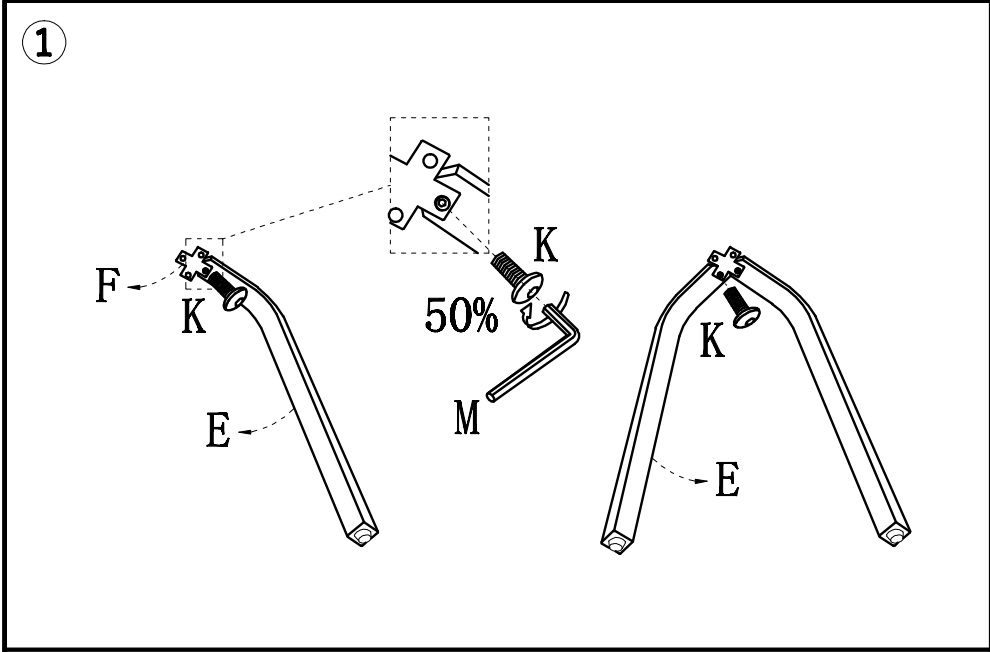

ASSEMBLY INSTRUCTIONS

Need help?

If you find any parts missing or damaged, please contact helpamz01@gmail.com. We will respond within 12 hours.

Parts List

Label	Picture	Description	Qty
A		Chair Back	1
B		Chair Seat	1
C		Back Metal Frame	1
D		Back Metal Frame	1
E		Wood Leg	4
F		Leg Connector	1
G		Footrest	1
H		Swivel Base	1

Hardware

Label	Picture	Description	Qty
I	M6*45MM	Screws	4
J	M6*30MM	Screws	2
K	M6*25MM	Screws	16
L	M6*16MM	Screws	2
M	M6	Allen Key	1

ASSEMBLY INSTRUCTIONS

ASSEMBLY INSTRUCTIONS

5

⚠ Ensure all fittings are fully tightened before use.