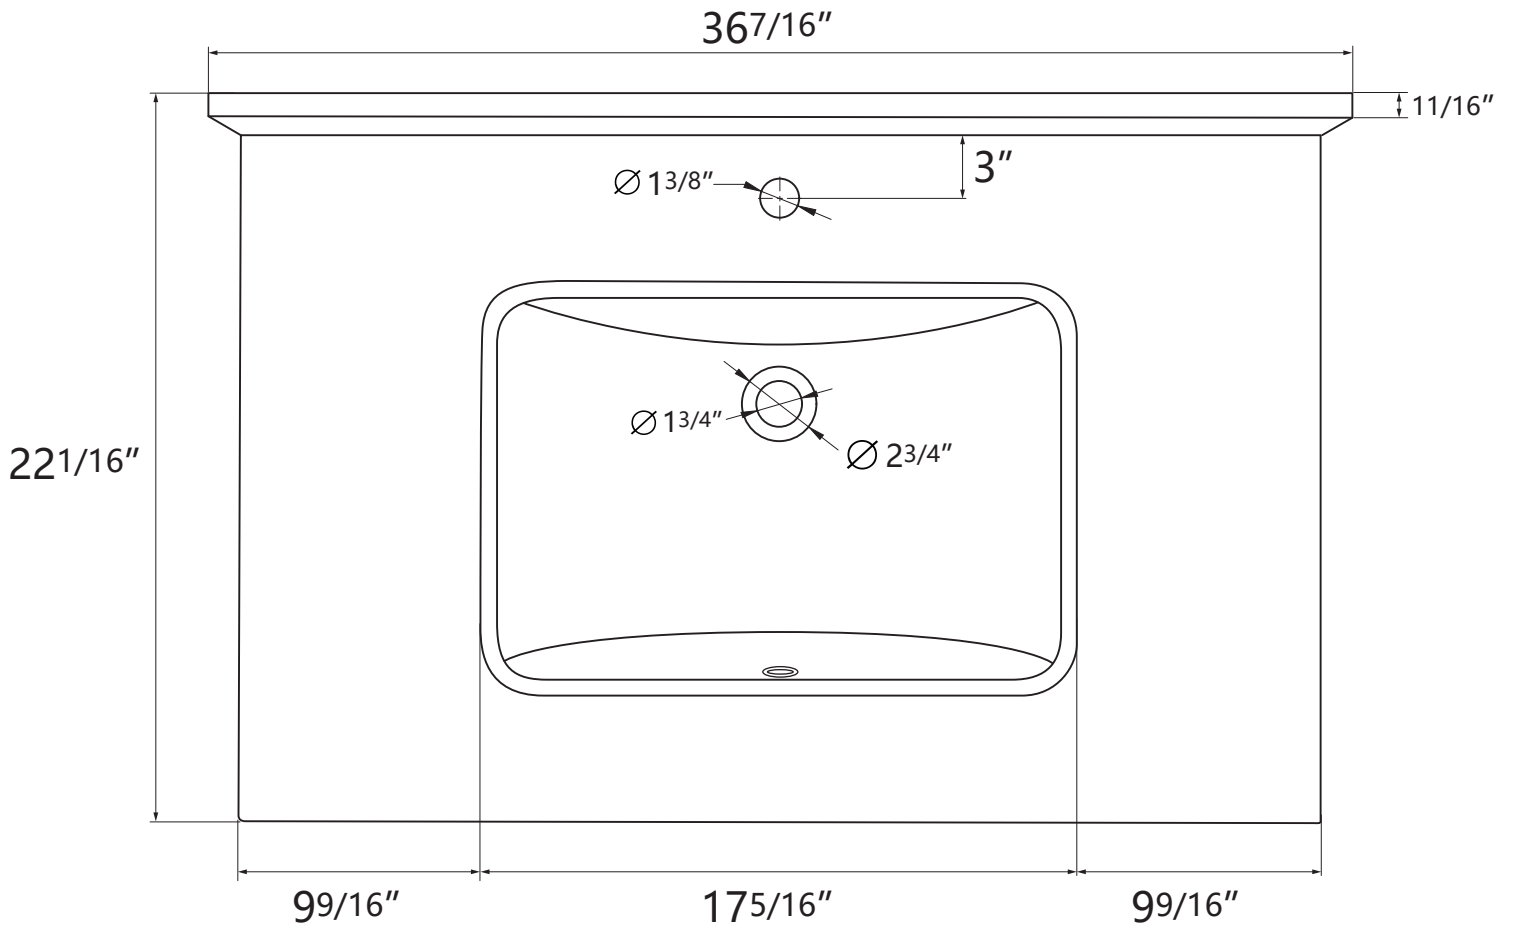

DIMENSION DETAILS

BATHROOM VANITY

PRODUCT
INSTRUCTION
VIDEO

MODEL GP-HG3622

Top View

VANITY SIZE

Front View

Side View