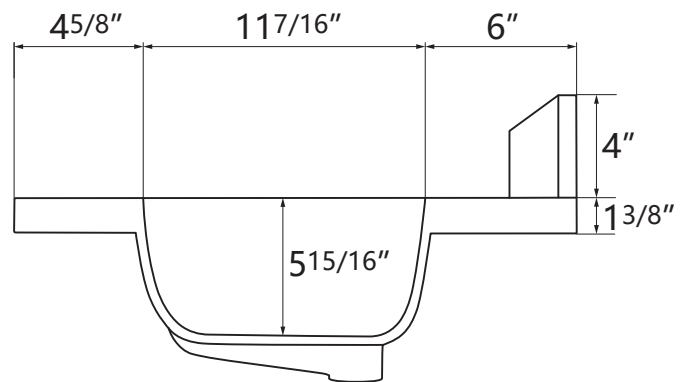

DIMENSION DETAILS

BATHROOM VANITY

PRODUCT
INSTRUCTION
VIDEO

MODEL GP-HG3622

Top View

VANITY SIZE

Front View

Side View