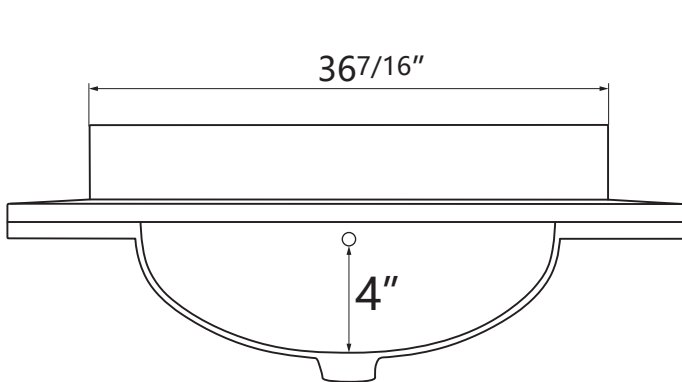

DIMENSION DETAILS

BATHROOM VANITY

PRODUCT
INSTRUCTION
VIDEO

MODEL GP-HG3622

Top View

VANITY SIZE

Front View

Side View